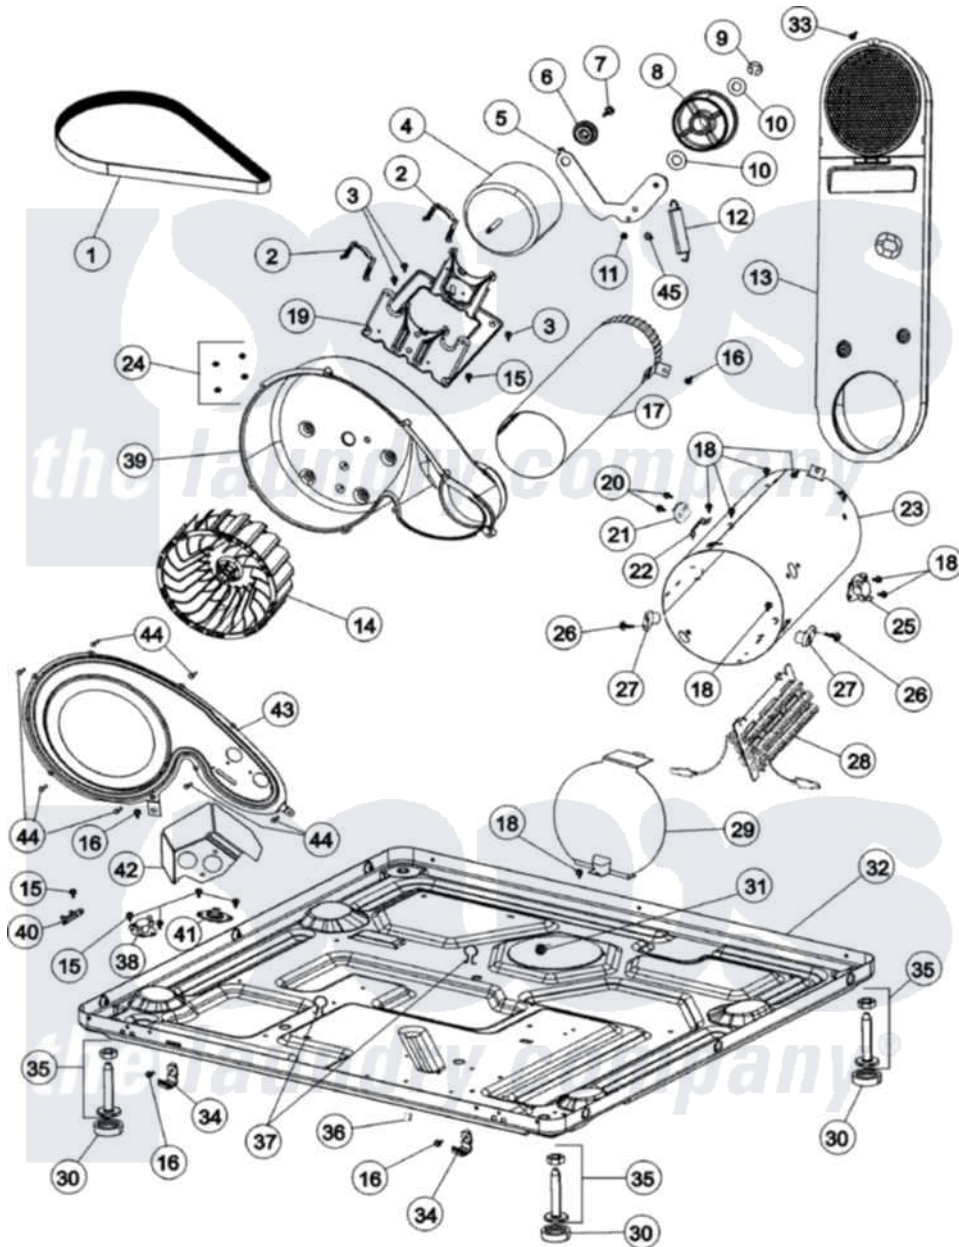

# Maytag NDE6800AYW 01 - BASE (ELEC)

Maytag Residential Maytag NDE6800AYW Dryer Parts Parts Diagram 01 - BASE (ELEC)  
 Click on the part number to view part

Item	Original Part Number	Replaced By	Status	Part Description
1	<a href="#">33002535</a>			V-Belt
2	33002221	<a href="#">Y015825</a>		Clip, Motor To Motor Support
3	<a href="#">Y313561</a>			Screw---NA
4	<a href="#">33002795</a>			Motor, Drive 60Hz
5	33001840	<a href="#">6-3705180</a>		Idler Arm
6	<a href="#">315772</a>			Sleeve, Idler Arm
7	<a href="#">Y014874</a>			Screw, Idler Arm And Sleeve
8	33001783	<a href="#">6-3700340</a>		Bearing- I
9	312958	<a href="#">354987</a>		Ring, Retaining
10	<a href="#">Y312527</a>			Washer, Idler Shaft
11	<a href="#">33002218</a>			Grommet, Idler Arm
12	<a href="#">33002459</a>			Assembly, Spring And Plug
13	33002767	<a href="#">33003038</a>		Assembly, Inlet Duct-Elec
14	<a href="#">33002797</a>			Wheel, Blower
15	22002925	<a href="#">3370225</a>		Screw
16	<a href="#">33002190</a>			SCrew, C BraCe, BraCket, Cabinet