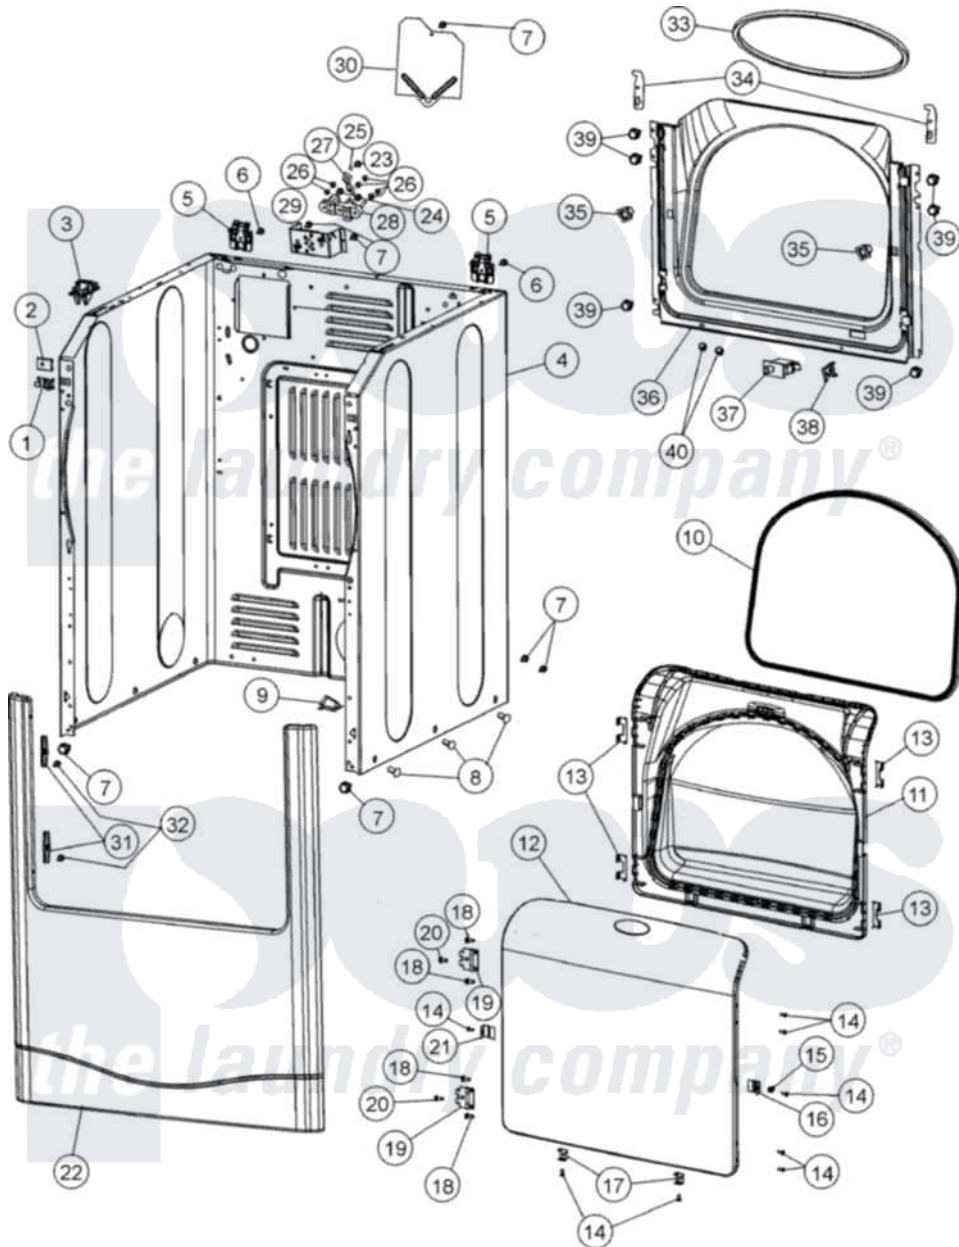

Maytag NDE6800AYW 02 - CABINET

Maytag Residential Maytag NDE6800AYW Dryer Parts Parts Diagram 02 - CABINET
 Click on the part number to view part

| Item | Original Part Number | Replaced By | Status | Part Description |
|------|--------------------------|--------------------------|--------|---|
| 1 | 22002049 | | | Clip Note: Clip, Front Panel |
| 2 | 213280 | 204439 | | Screw And Fstner Assembly |
| 3 | 33002891 | | | Pin, Locator |
| 4 | 22003641 | 22003639 | | Cabinet Assembly |
| 5 | 22004095 | | | Hinge, Plastic |
| 6 | 22001995 | | | Screw Note: Screw, Tumbler Front And Shroud |
| 7 | 33002190 | | | SCrew, C BraCe, BraCket, Cabinet |
| 8 | 33002794 | 213007 | | Xfor Cabinet See Cabinet, Back |
| 9 | Y310376 | | | Clip, Door Switch Harness |
| 10 | 33001807 | | | Seal, Tumbler |
| 11 | 33002889 | | | Door, Inner W/Seal T |
| 12 | Y2207706 | 33002887 | | Door, OuTer W/Med. As Pk WhiTe T |
| 13 | 22002038 | | | Clip, Door |
| 14 | 22002063 | | | Screw No.8-18AB Wafer Head |