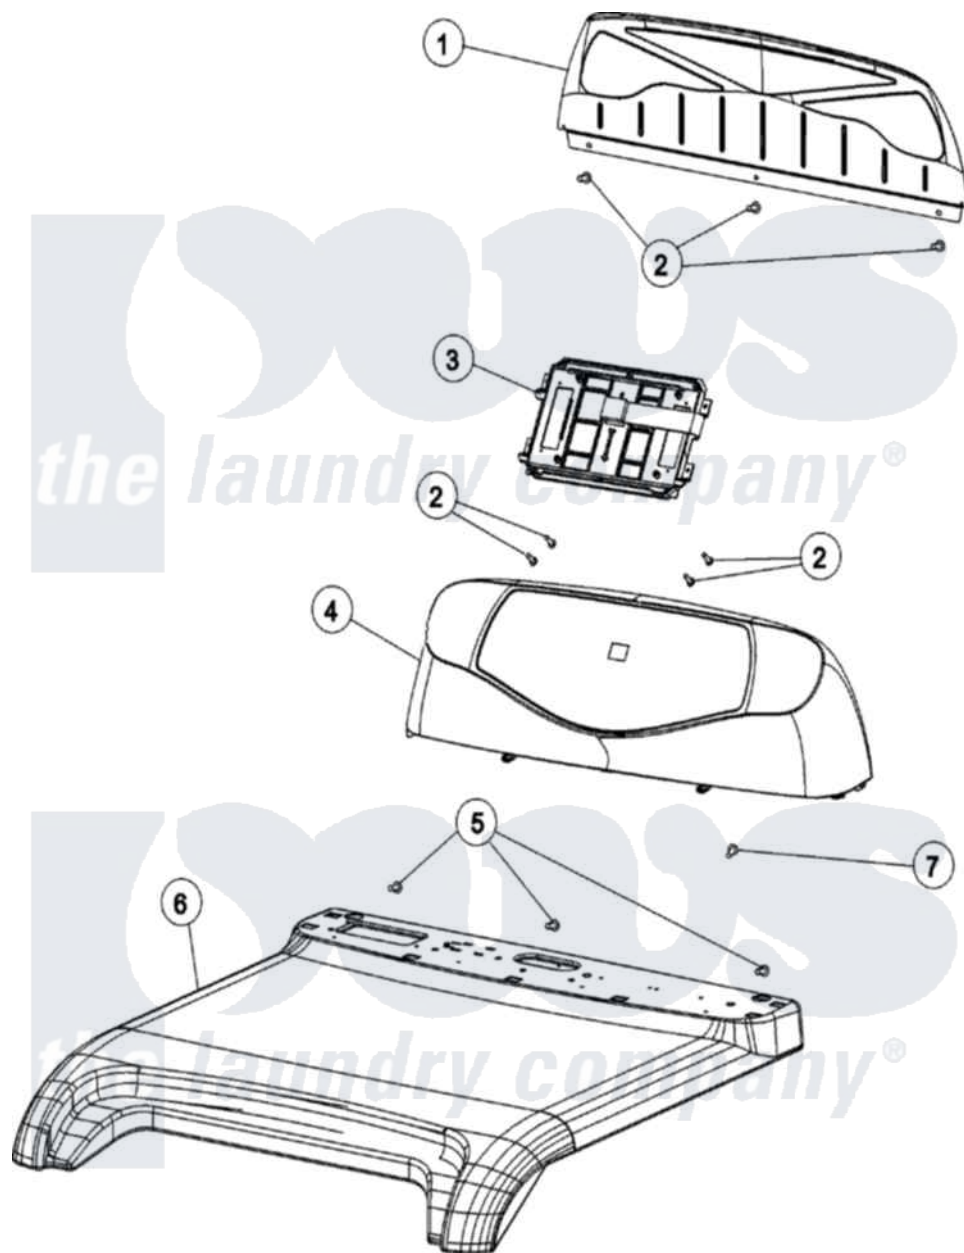

Maytag NDE6800AYW 03 - CONTROL PANEL & TOP

Maytag [Residential Maytag NDE6800AYW Dryer Parts](#) Parts Diagram 03 - CONTROL PANEL & TOP
 Click on the part number to view part

Item	Original Part Number	Replaced By	Status	Part Description
1	33002893			Console Back Panel
2	25001021			Screw, No.8-16 Truss Head
3	33002918	33003028		Board- Con
"	33002898	33003028		Board- Con
4	Y2207690			Dryer Console As Pack
5	22002925	3370225		Screw
7	22003817	3370225		Screw