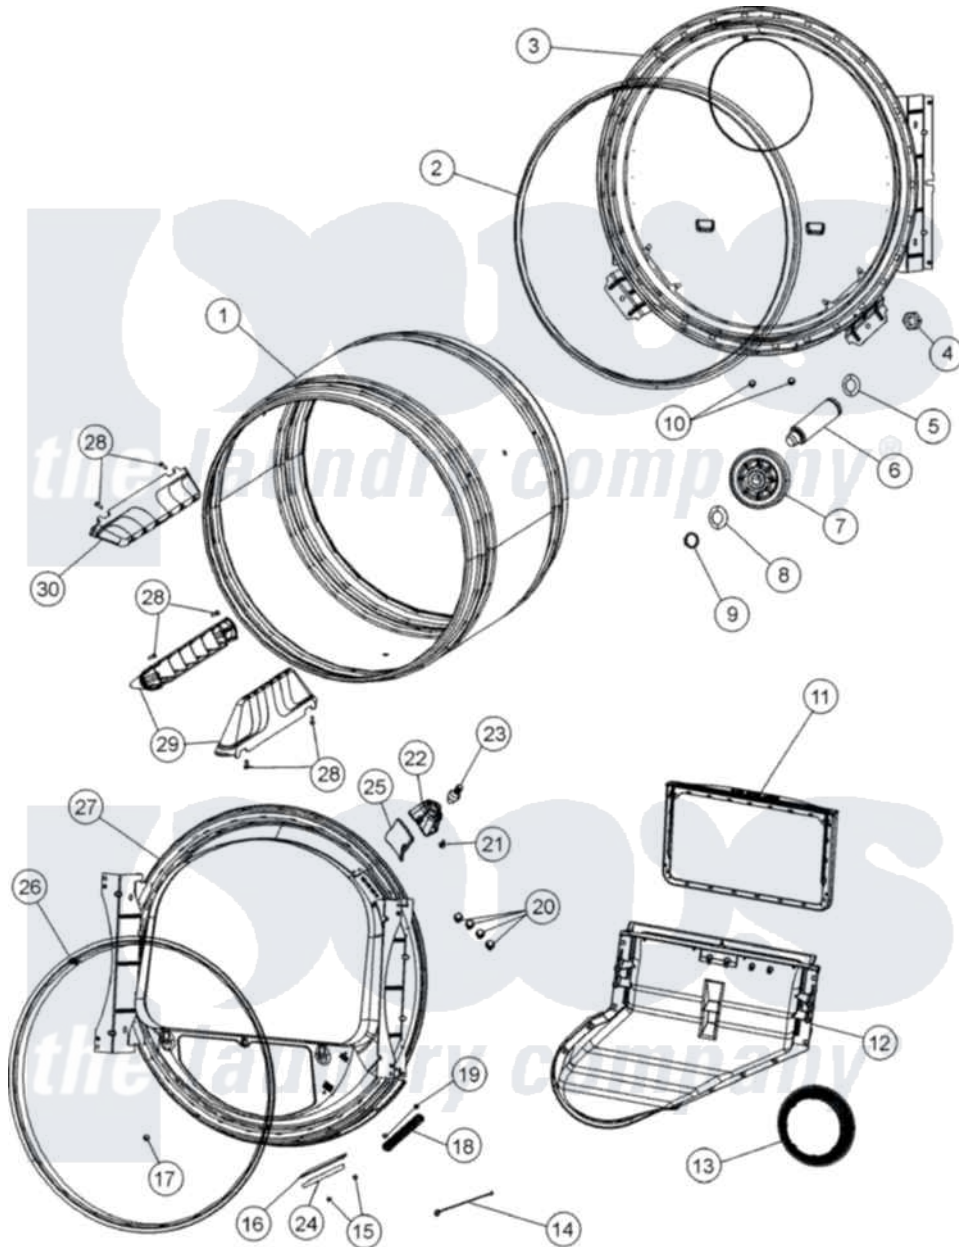

# Maytag NDE6800AYW 05 - TUMBLER

Maytag [Residential Maytag NDE6800AYW Dryer Parts](#) Parts Diagram 05 - TUMBLER  
 Click on the part number to view part

Item	Original Part Number	Replaced By	Status	Part Description
1	33001794	<a href="#">33001889</a>		Tumbler
2	<a href="#">33001807</a>			Seal, Tumbler
3	<a href="#">33002779</a>			Tumbler Back And Seal As-Pack
4	<a href="#">33001443</a>			Nut, Hex
5	<a href="#">312535</a>			Washer, Vault Mounting Brk.
6	Y312948	<a href="#">6-3129480</a>		Shaft- Tumbler
7	<a href="#">12001541</a>			Drum Roller/Washer Assembly--W
8	<a href="#">312535</a>			Washer, Vault Mounting Brk.
9	410233	<a href="#">9703438</a>		Ring-Retrn
10	211294	<a href="#">90767</a>		Screw, 8A X 3/8 HeX Washer Head Tapping
11	<a href="#">33001808</a>			Filter, Lint
12	<a href="#">33001799</a>			Outlet Duct Assembly Note: Outlet Duct Assembly
13	<a href="#">33002560</a>			Seal, Blower
14	<a href="#">Y303711</a>			Sensor Ground Wire

15	<a href="#">210720</a>		Rivet, Bearing To Tumbler Fmt
16	<a href="#">306508</a>		Tumbler Bearing Kit ---W
17	312311	<a href="#">312311MAY</a>	Screw
18	<a href="#">33001809</a>		Sensor Bar Assembly
19	<a href="#">210720</a>		Rivet, Bearing To Tumbler Fmt
20	33001855	<a href="#">33002917</a>	Screw, No.10-16
21	<a href="#">33001871</a>		Screw Note: Screw, Drum Light
22	33001870	Not Available	HOLDER, LAMP (W/HOUSING) NOTE: LAMP (W/HOUSING & HOLDER)
23	<a href="#">22002263</a>		Lamp
24	312940	<a href="#">306508</a>	Tumbler Bearing Kit ---W
25	<a href="#">33001869</a>		Lens, Drum Light
26	<a href="#">33001807</a>		Seal, Tumbler
27	<a href="#">33001868</a>		Front, Tumbler Front W/Sensor Note: Front, Tumbler
28	33001788	<a href="#">33002973</a>	Screw, No.9-15 X 1.00 Hx WS
29	<a href="#">33002032</a>		Baffle
30	<a href="#">33001755</a>		Baffle