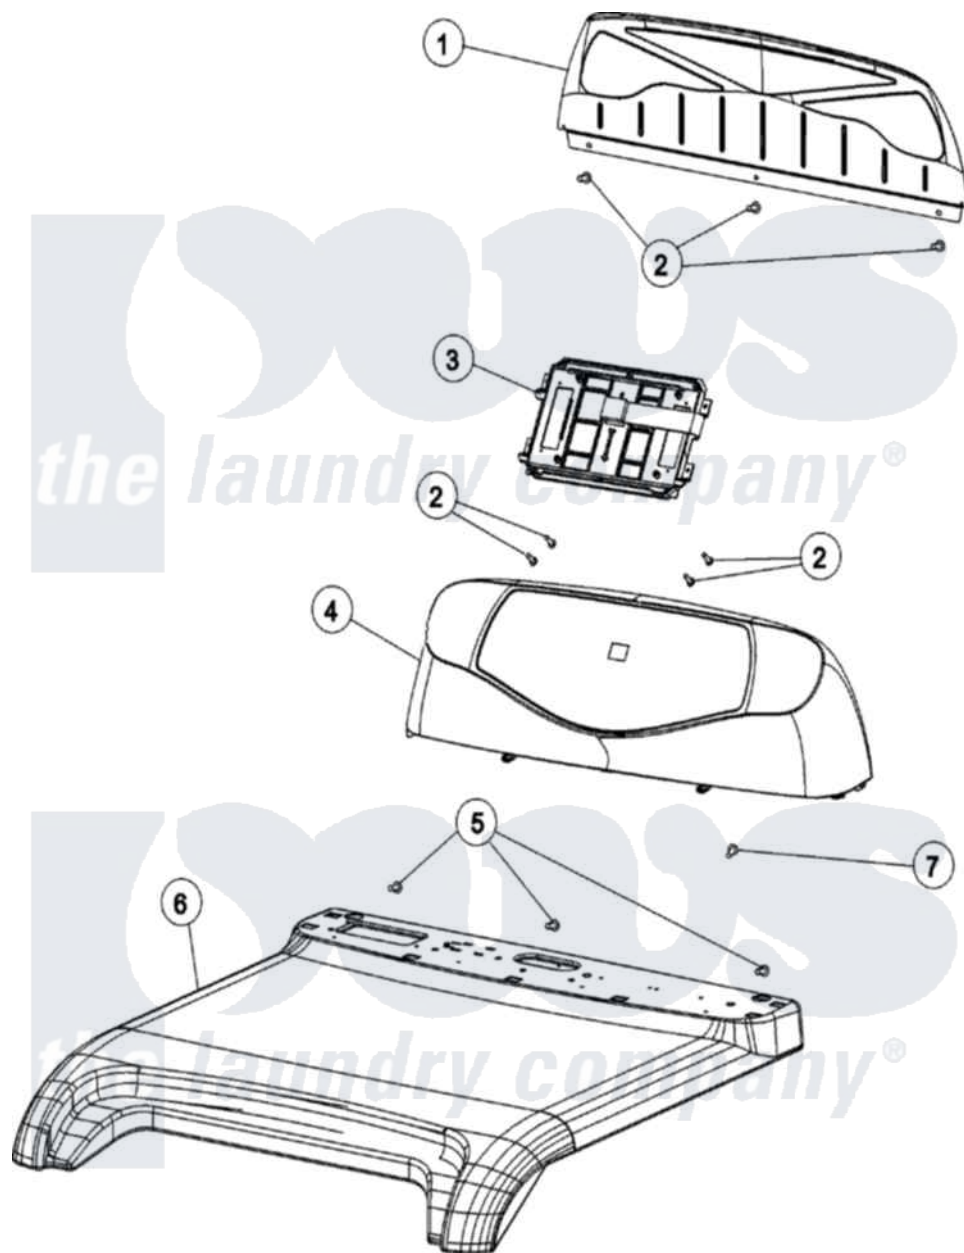

# Maytag NDG6800AWW 03 - CONTROL PANEL & TOP

Maytag Residential Maytag NDG6800AWW Dryer Parts Parts Diagram 03 - CONTROL PANEL & TOP  
 Click on the part number to view part

Item	Original Part Number	Replaced By	Status	Part Description
1	<a href="#">33002893</a>			Console Back Panel
2	22002295	<a href="#">67006908</a>		Screw, Ice Rack
3	33002959	<a href="#">33003028</a>		Board- Con
"	33002918	<a href="#">33003028</a>		Board- Con
"	33002898	<a href="#">33003028</a>		Board- Con
4	<a href="#">Y2207690</a>			Dryer Console As Pack
5	22002925	<a href="#">3370225</a>		Screw
6	<a href="#">33002884</a>			Top Cover - As Pack T
7	22003817	<a href="#">3370225</a>		Screw