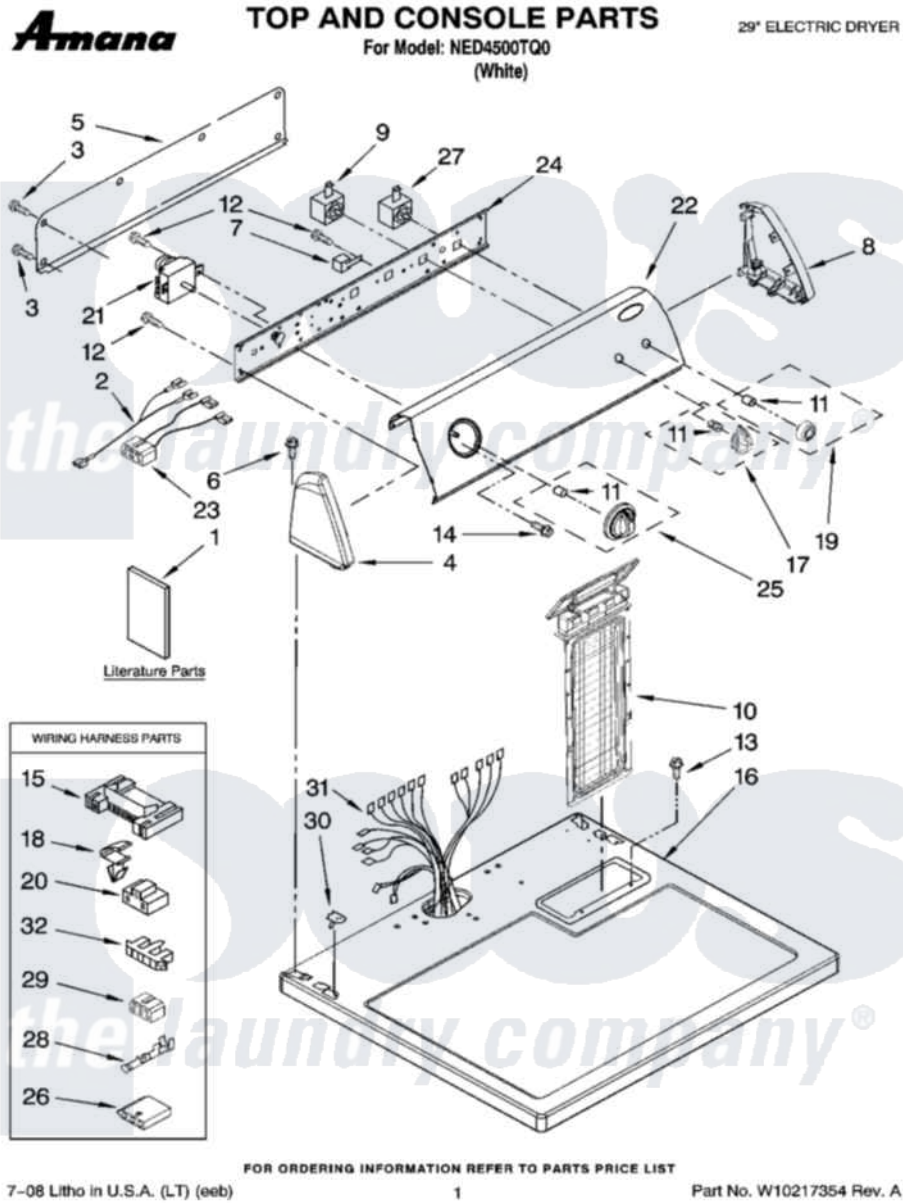

Maytag NED4500TQ0 01 - TOP AND CONSOLE PARTS

Maytag Residential Maytag NED4500TQ0 Dryer Parts Parts Diagram 01 - TOP AND CONSOLE PARTS
Click on the part number to view part

Item	Original Part Number	Replaced By	Status	Part Description
1	W10150612		Not Available	Instructions, Installation
"	W10150620			Guide, Use And Care
"	8576796		Not Available	WIRING DIAGRAM
"	W10089178		Not Available	Sheet, Cycle Feature
2	W10203571			Wire, Jumper Black
3	693995			Screw, Hex Head
4	8271365	279962		Endcap
5	8274261			Do-It-Yourself Repair Manuals
6	388326			Screw, 8-18 X 1.25
7	694419			Mini-Buzzer
8	8271359	279962		Endcap
9	3405152			Switch, Wrinkle Shield
10	8558463			HANdle And Lint Screen Assembly
11	8536939			Clip, Knob
12	8533971	90767		Screw, 8A X 3/8 HeX Washer Head Tapping

13	688983	487240	Screw, For Mtg. Service Capacitor
14	8533951	3400859	Screw, Grounding
15	3395683		Receptacle, Multi-Terminal
16	8557930	8563985	Top
17	W10196503		Knob, Control
18	3394427		Clip-Harness
19	W10196504		Knob, Push-To-Start
20	3401144		Connector
21	8299779		Timer, 60 Hz
22	W10086734		Panel Control
23	3401695		Wire, Jumper Buzzer
24	8271418		Bracket, Control
25	W10196507		Timer-Knob Assembly
26	3936144		Do-It-Yourself Repair Manuals
27	3977456		Switch, Push-To-Start
28	94614		Terminal
29	3347243		Block, Disconnect
30	357213		Nut, Push-In
31	8576500	W10450292	Harness, Wiring
32	3397269		Connector, Timer