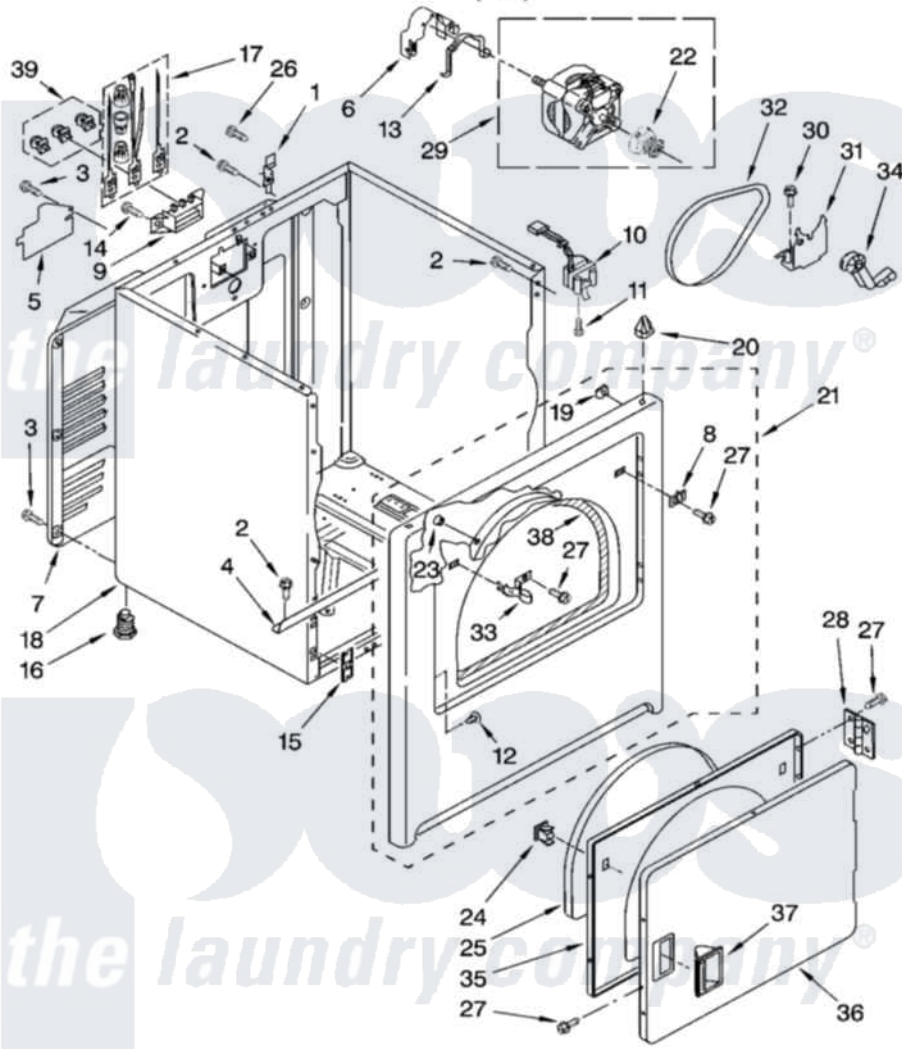

Maytag NED4500TQ0 02 - CABINET PARTS

CABINET PARTS

For Model: NED4500TQ0
(White)

FOR ORDERING INFORMATION REFER TO PARTS PRICE LIST

W10217354

3

Maytag [Residential Maytag NED4500TQ0 Dryer Parts](#) Parts Diagram 02 - CABINET PARTS
Click on the part number to view part

Item	Original Part Number	Replaced By	Status	Part Description
1	8066217			Hinge, Top
2	343641	681414		Screw, 10AB X 1/2
3	693995			Screw, Hex Head
4	8541400			Bracket, Cabinet
5	3396795			Cover, Terminal Block
6	3404162			Clamp, Motor
7	3396805	280043		Panel-Rear
8	3403630			Plug, Strike Hole
9	3397659			Block, Terminal
10	3406109	3406107		Door Switch Assembly
11	697773	3395530		Screw
12	3404413			Plug, Hinge Hole
13	W10121316			Plug, Multivent
14	3393008	308685		Side Trim)
15	3394083			Clip, Front Panel
16	3392100	49621		Feet-Leveling

"	279810		Foot-Optional
17	279318		Terminal Tinned And Brass Panel
18	8530603	8533643	Cabinet
19	98234		Clip, U-Bend
20	690363	18776	Lock, Front Top
21	3403444	279852	Panel
22	8066184		Pulley, Motor
23	685203	279220	Clip
24	3389441		Door Catch Assembly
25	3405246		Seal, Door Push-To-Start
26	697776	4331106	Screw, No.10-32 X 7/16
27	342055	488627	Screw
28	3405514	W10362431	Hinge And Pin Assembly
29	W10194250	279827	Motor-Drive
30	3400500		Bolt, 3405245 5/16-18 X 3/4
31	348780		Base, Motor
32	W10131364	341241	Belt
33	3403431		Strike, Panel
34	691366		Idler And Pulley Assembly
35	3402341		Door, Inner
36	3402335		Door, Front
37	3405184		Handle, Door
38	3406129		Seal And Bearing Assembly
39	279393		Terminal Block Screw Kit