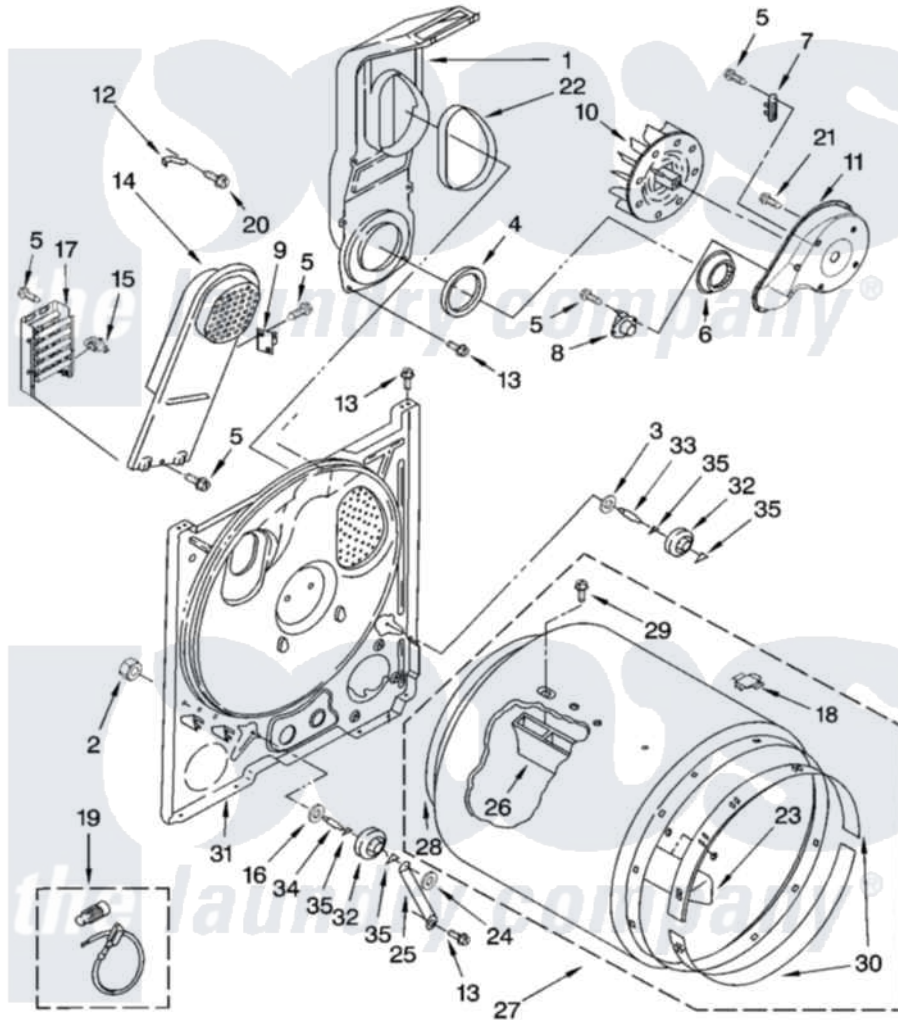

**Maytag NED4500TQ0 03 - BULKHEAD PARTS, OPTIONAL PARTS (NOT INCLUDED)**

**BULKHEAD PARTS**

For Model: NED4500TQ0  
(White)

W10217354

FOR ORDERING INFORMATION REFER TO PARTS PRICE LIST

5

Maytag [Residential Maytag NED4500TQ0 Dryer Parts](#) Parts Diagram 03 - BULKHEAD PARTS, OPTIONAL PARTS (NOT INCLUDED)

[Click on the part number to view part](#)

Item	Original Part Number	Replaced By	Status	Part Description
1	<a href="#">348368</a>			Lint Chute Assembly
2	<a href="#">3359452</a>			Nut, Lock
3	<a href="#">3388703</a>			Washer, Support
4	<a href="#">347139</a>			Seal, Lint Chute
5	<a href="#">90767</a>			Screw, 8A X 3/8 HeX Washer Head Tapping
6	<a href="#">696302</a>			Shield, Exhaust
7	<a href="#">3392519</a>			Thermal Limiter
8	<a href="#">3387134</a>			Thermostat, Internal-Bias
9	3977393	<a href="#">279816</a>		Cutoff-Tml
10	<a href="#">694089</a>			Wheel, Blower
11	<a href="#">8577230</a>			Housing, Blower
12	<a href="#">8066155</a>			Clip, Heater Box
13	343641	<a href="#">681414</a>		Screw, 10AB X 1/2
14	<a href="#">8541818</a>			Box, Heater