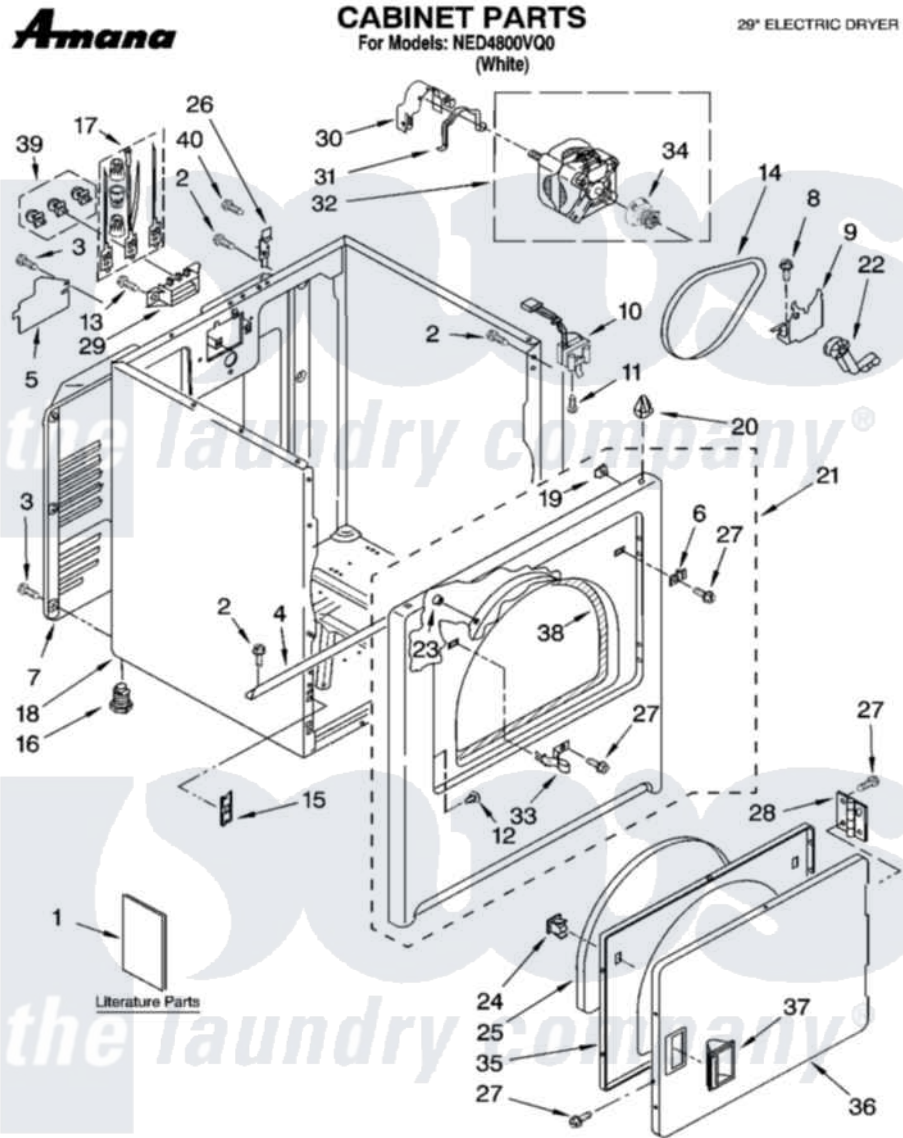

Maytag NED4800VQ0 01 - CABINET PARTS

7-08 Litho in U.S.A. (L.T)(mek)

1

Part No. W10217355 Rev. A

Maytag [Residential Maytag NED4800VQ0 Dryer Parts](#) Parts Diagram 01 - CABINET PARTS
 Click on the part number to view part

Item	Original Part Number	Replaced By	Status	Part Description
1	W10150612		Not Available	Instructions, Installation
"	W10150620			Guide, Use And Care
"	8576811		Not Available	Wiring Diagram
"	W10089178		Not Available	Sheet, Cycle Feature
"	BLANK		Not Available	Following May Be Purchased DO-IT-YOURSELF REPAIR MANUALS
2	343641	681414		Screw, 10AB X 1/2
3	693995			Screw, Hex Head
4	8541400			Bracket, Cabinet
5	3396795			Cover, Terminal Block
6	3403630			Plug, Strike Hole
7	3396805	280043		Panel-Rear
8	3400500			Bolt, 3405245 5/16-18 X 3/4
9	348780			Base, Motor
10	3406107			Door Switch Assembly
11	697773	3395530		Screw

12	3404413		Plug, Hinge Hole
13	3393008	308685	Side Trim)
14	W10131364	341241	Belt
15	3394083		Clip, Front Panel
16	3392100	49621	Feet-Leveling
"	279810		Foot-Optional
17	279318		Terminal Tinned And Brass Panel
18	8530603	8533643	Cabinet
19	98234		Clip, U-Bend
20	690363	18776	Lock, Front Top
21	3403444	279852	Panel
22	691366		Idler And Pulley Assembly
23	685203	279220	Clip
24	3389441		Door Catch Assembly
25	3405246		Seal, Door Push-To-Start
26	8066217		Hinge, Top
27	342055	488627	Screw
28	3405514	W10362431	Hinge And Pin Assembly
29	3397659		Block, Terminal
30	3404162		Clamp, Motor
31	W10121316		Plug, Multivent
32	W10194250	279827	Motor-Drve
33	3403431		Strike, Panel
34	8066184		Pulley, Motor
35	3402341		Door, Inner
36	3402335		Door, Front
37	3405184		Handle, Door
38	3406129		Seal And Bearing Assembly
39	279393		Terminal Block Screw Kit
40	697776	4331106	Screw, No.10-32 X 7/16