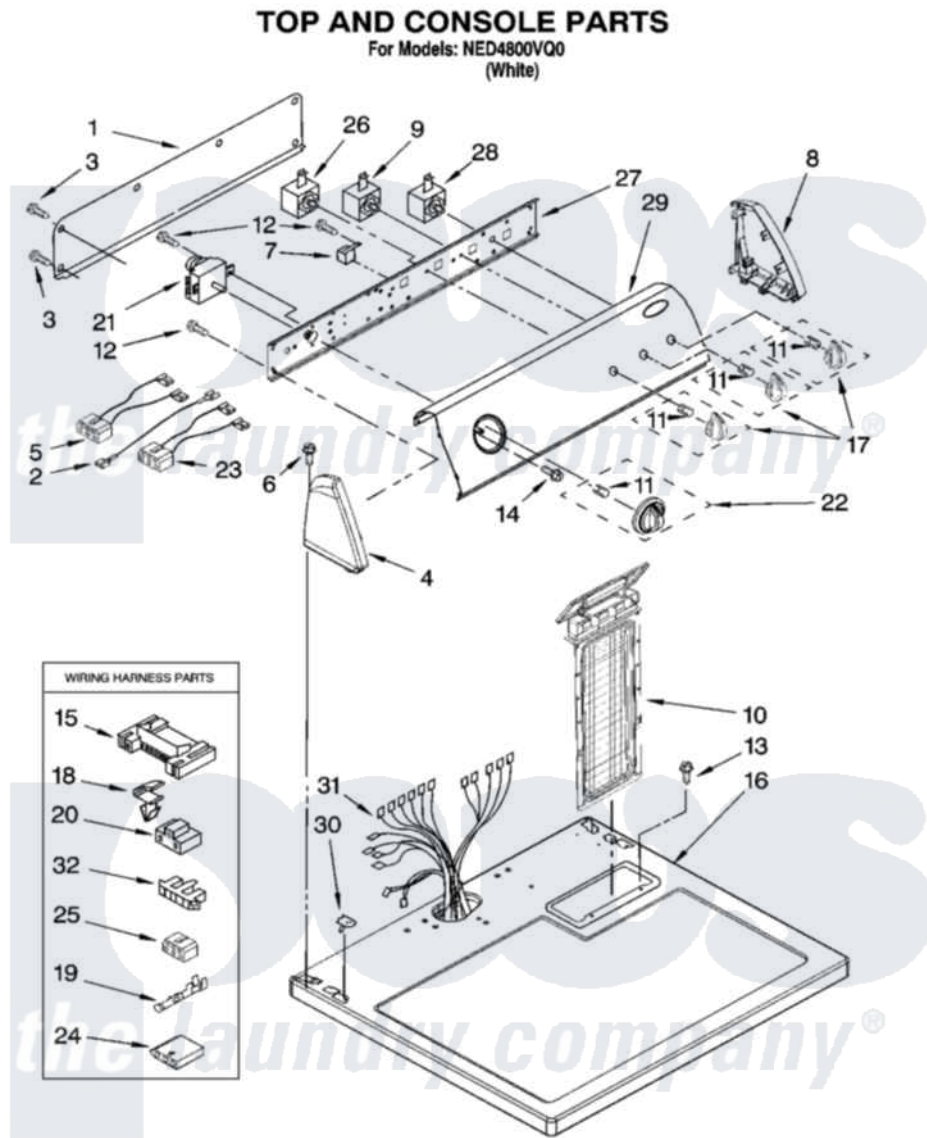

Maytag NED4800VQ0 02 - TOP AND CONSOLE PARTS

W10217355

3

Maytag [Residential Maytag NED4800VQ0 Dryer Parts](#) Parts Diagram 02 - TOP AND CONSOLE PARTS
Click on the part number to view part

Item	Original Part Number	Replaced By	Status	Part Description
1	8274261			Do-It-Yourself Repair Manuals
2	3401684			Jumper, Wire
3	693995			Screw, Hex Head
4	8271365	279962		Endcap
5	3396029	8539893		Wire, Jumper
6	388326			Screw, 8-18 X 1.25
7	694419			Mini-Buzzer
8	8271359	279962		Endcap
9	3405156			Switch, Rotary
10	8558463			HANDLE AND LINT SCREEN ASSEMBLY
11	8536939			Clip, Knob
12	8533971	90767		Screw, 8A X 3/8 HeX Washer Head Tapping
13	688983	487240		Screw, For Mtg. Service Capacitor
14	8533951	3400859		Screw, Grounding

15	3395683		Receptacle, Multi-Terminal
16	8557930	8563985	Top
17	W10196503		Knob, Control
18	3394427		Clip-Harness
19	94614		Terminal
20	3401144		Connector
21	3979618		Timer Assembly
22	W10196507		Timer-Knob Assembly
23	3397695		Wire, Jumper
24	3936144		Do-It-Yourself Repair Manuals
25	3347243		Block, Disconnect
26	3399639		Switch, Rotary Temperature
27	8271418		Bracket, Control
28	3398095		Switch, Push-To-Start
29	W10086735		Panel Control
30	357213		Nut, Push-In
31	8576503		Harness, Wiring
32	3397269		Connector, Timer