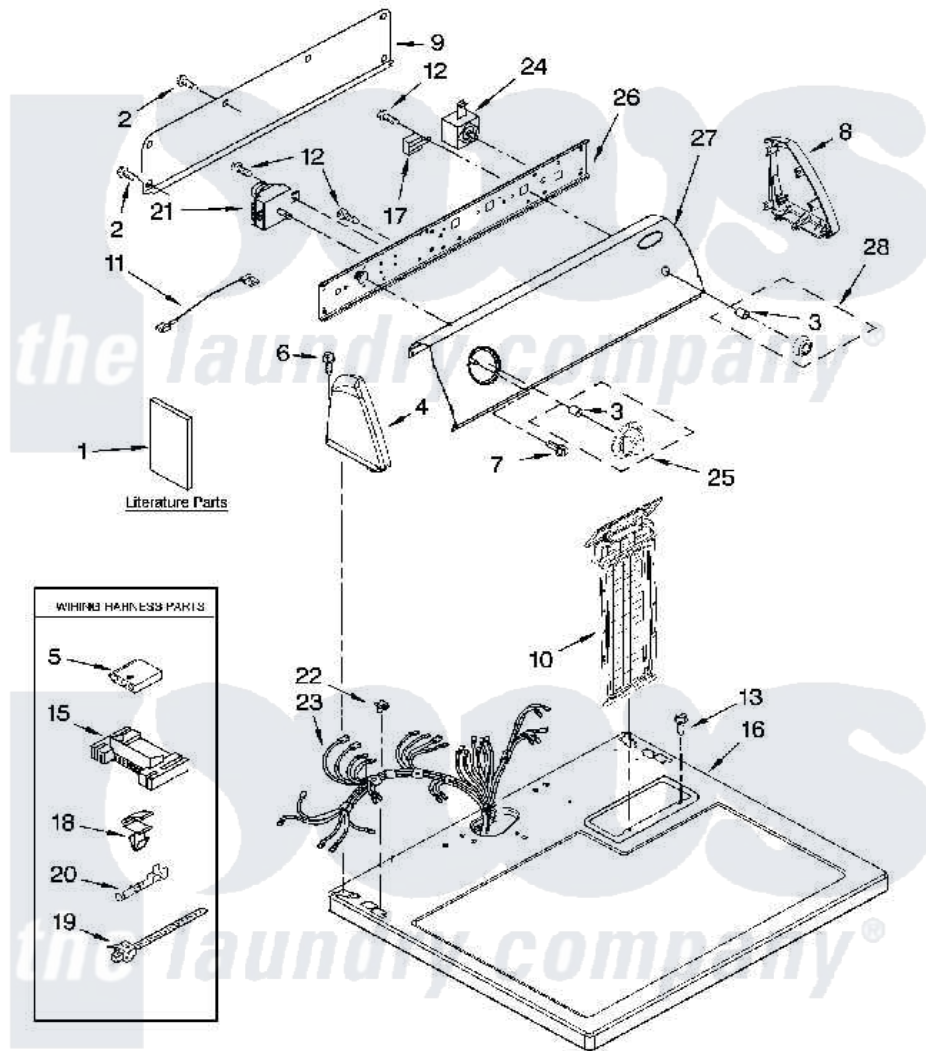

Maytag NED5100TQ0 01 - TOP AND CONSOLE PARTS

Amana

TOP AND CONSOLE PARTS

For Model: NED5100TQ0
(Designer White)

29" ELECTRIC DRYER

1-08 Litho in U.S.A. (LT)

1

Part No. W10183677 Rev. A

Maytag Residential Maytag NED5100TQ0 Dryer Parts Parts Diagram 01 - TOP AND CONSOLE PARTS

Click on the part number to view part

Item	Original Part Number	Replaced By	Status	Part Description
1	W10150620			Guide, Use And Care
"	W10150612		Not Available	Instructions, Installation
"	W10150656		Not Available	Sheet, Cycle Feature (English)
"	8576793		Not Available	Wiring Diagram
2	693995			Screw, Hex Head
3	8536939			Clip, Knob
4	8271365	279962		Endcap
5	3936144			Do-It-Yourself Repair Manuals
6	388326			Screw, 8-18 X 1.25
7	8533951	3400859		Screw, Grounding
8	8271359	279962		Endcap
9	8274261			Do-It-Yourself Repair Manuals
10	8558467			Screen, Lint
11	3393815	3393812		Wire, Jumper
12	8533971	90767		Screw, 8A X 3/8 HeX Washer Head Tapping
				Screw, For Mtn. Service

13	688983	487240	Screw, For Mtg. Service Capacitor
15	3395683		Receptacle, Multi-Terminal
16	8557930	8563985	Top
17	694419		Mini-Buzzer
18	3394427		Clip-Harness
19	3391249		Cable Tie, Push Mount
20	94614		Terminal
21	8299781		Timer, 60 Hz
22	357213		Nut, Push-In
23	8576500	W10450292	Harness, Wiring
24	3977456		Switch, Push-To-Start
25	W10110048		Timer Knob Assembly
26	8271418		Bracket, Control
27	W10182636		Panel, Control
28	W10110049		Knob, Push-To-Start