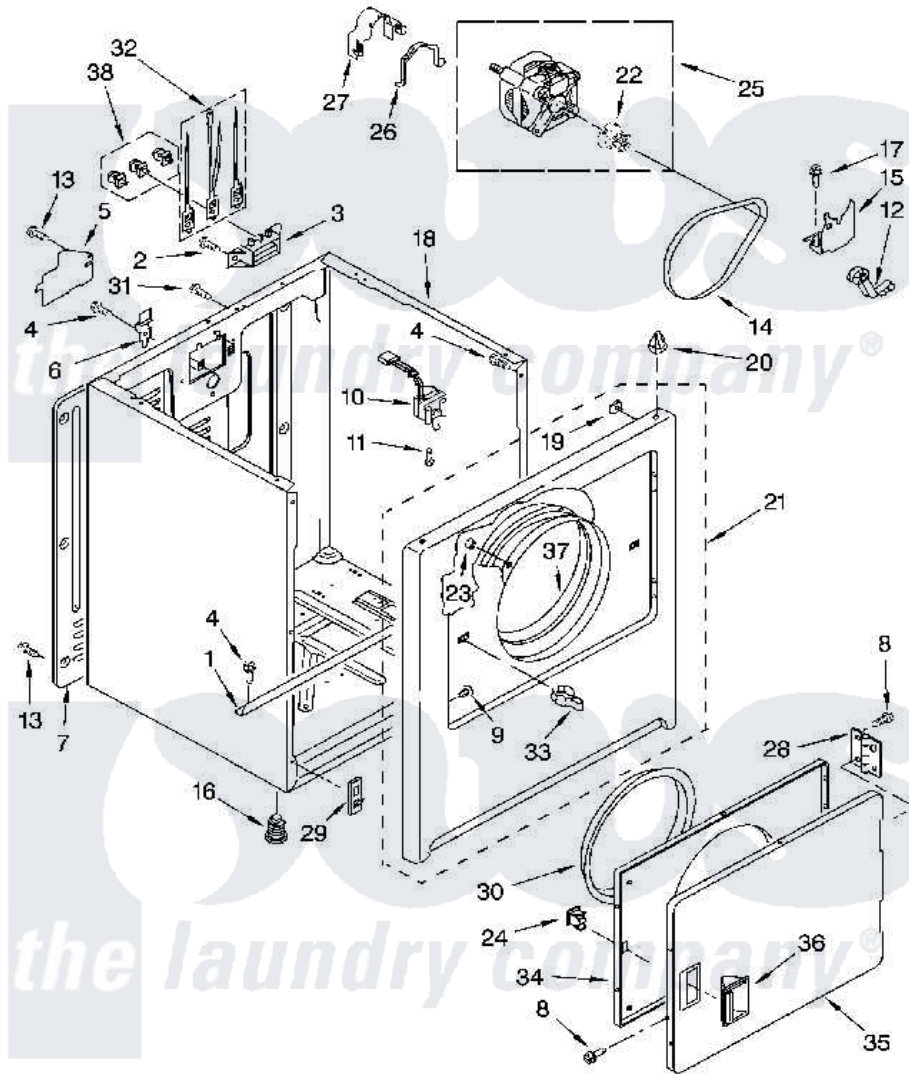

Maytag NED5100TQ0 02 - CABINET PARTS

CABINET PARTS

For Model: NED5100TQ0
(Designer White)

W10183677

3

Maytag [Residential Maytag NED5100TQ0 Dryer Parts](#) Parts Diagram 02 - CABINET PARTS

[Click on the part number to view part](#)

Item	Original Part Number	Replaced By	Status	Part Description
1	8541400			Bracket, Cabinet
2	3393008	308685		Side Trim)
3	3397659			Block, Terminal
4	343641	681414		Screw, 10AB X 1/2
5	3396795			Cover, Terminal Block
6	8066217			Hinge, Top
7	3396807	280040		Panel-Rear
8	342055	488627		Screw
9	3404413			Plug, Hinge Hole
10	3406104	3406105		Door Switch Assembly
11	697773	3395530		Screw
12	691366			Idler And Pulley Assembly
13	693995			Screw, Hex Head
14	W10131364	341241		Belt
15	348780			Base, Motor
16	3392100	49621		Feet-Leveling

17	3400500		Bolt, 3405245 5/16-18 X 3/4
18	8530603	8533643	Cabinet
19	98234		Clip, U-Bend
20	690363	18776	Lock, Front Top
21	3403571	279844	Panel
22	8066184		Pulley, Motor
23	685203	279220	Clip
24	690081	279570	Latch
25	8066206	279827	Motor-Drve
26	660658		Clamp, Motor Mounting 343481 685441
27	3404162		Clamp, Motor
28	3405514	W10362431	Hinge And Pin Assembly
29	3394083		Clip, Front Panel
30	3405245		5/16-18 X 3/4
31	697776	4331106	Screw, No.10-32 X 7/16
32	279318		Terminal Tinned And Brass Panel
33	696144	279570	Latch
34	3403371		Door, Inner
35	3403361		Door Front
36	3405184		Handle, Door
37	8066124	279264	Air Channel Box
38	279393		Terminal Block Screw Kit