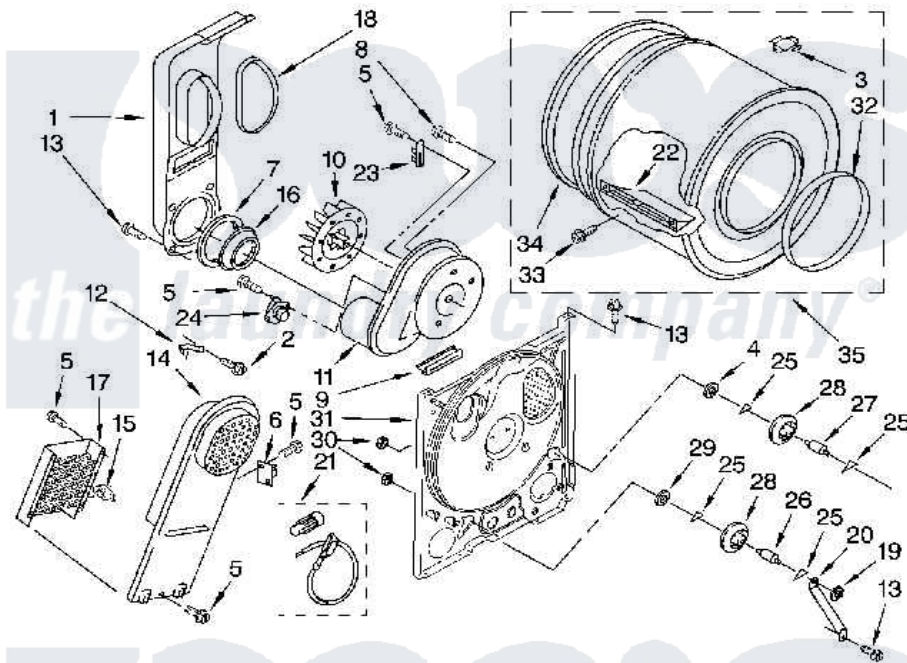

Maytag NED5100TQ0 03 - BULKHEAD PARTS, OPTIONAL PARTS (NOT INCLUDED)

BULKHEAD PARTS

For Model: NED5100TQ0
(Designer White)

W10189677

5

Maytag [Residential Maytag NED5100TQ0 Dryer Parts](#) Parts Diagram 03 - BULKHEAD PARTS, OPTIONAL PARTS (NOT INCLUDED)

[Click on the part number to view part](#)

Item	Original Part Number	Replaced By	Status	Part Description
1	694283	279505		Chute
2	489463			Screw, 8-18 X 1/16
3	8066086			Plug, Drum Hole
4	3388703			Washer, Support
5	90767			Screw, 8A X 3/8 HeX Washer Head Tapping
6	3977393	279816		Cutoff-Tml
7	347139			Seal, Lint Chute
8	3390647	488729		Screw
9	3392247	686889		Pad
10	694089			Wheel, Blower
11	8577230			Housing, Blower
12	3398161			CLIP
13	343641	681414		Screw, 10AB X 1/2
14	8541818			Box, Heater

15	3977767		Thermostat, High Limit 250 F
16	696302		Shield, Exhaust
17	3403585	279838	Element
18	339956		Seal, Air Duct To Bulkhead
19	90296		Nut, Push On
20	3976435		Bracket, Support
21	279457		Wire Kit, Terminal
22	342847		Baffle, Drum
23	3392519		Thermal Limiter
24	3387134		Thermostat, Internal-Bias
25	690997		Washer, Thrust
26	3399506	W10359270	Shaft, Drum Roller Threads
27	3399507	W10359269	Shaft, Drum Roller Threads
28	3397590	349241T	Support
29	348197		Washer, Support
30	3359452		Nut, Lock
31	8529955	279793	Bulkhead
32	3394509		Ring, Bearing
33	W10109200		Screw, Baffle Mounting
34	8066085	239087	Seal
35	3396777	697760	Drum
	BLANK	Not Available	ACCESSORY PARTS
"	279948	4392065	Kit, Dryer Repair
"	689790		Dry Rack
"	8522199		Accessory Parts
"	72017		Paint, Touch-Up
"	350930		Paint, Pressurized Spray B
"	350938		Paint, Pressurized Spray B
"	799344		Paint, Touch-Up)