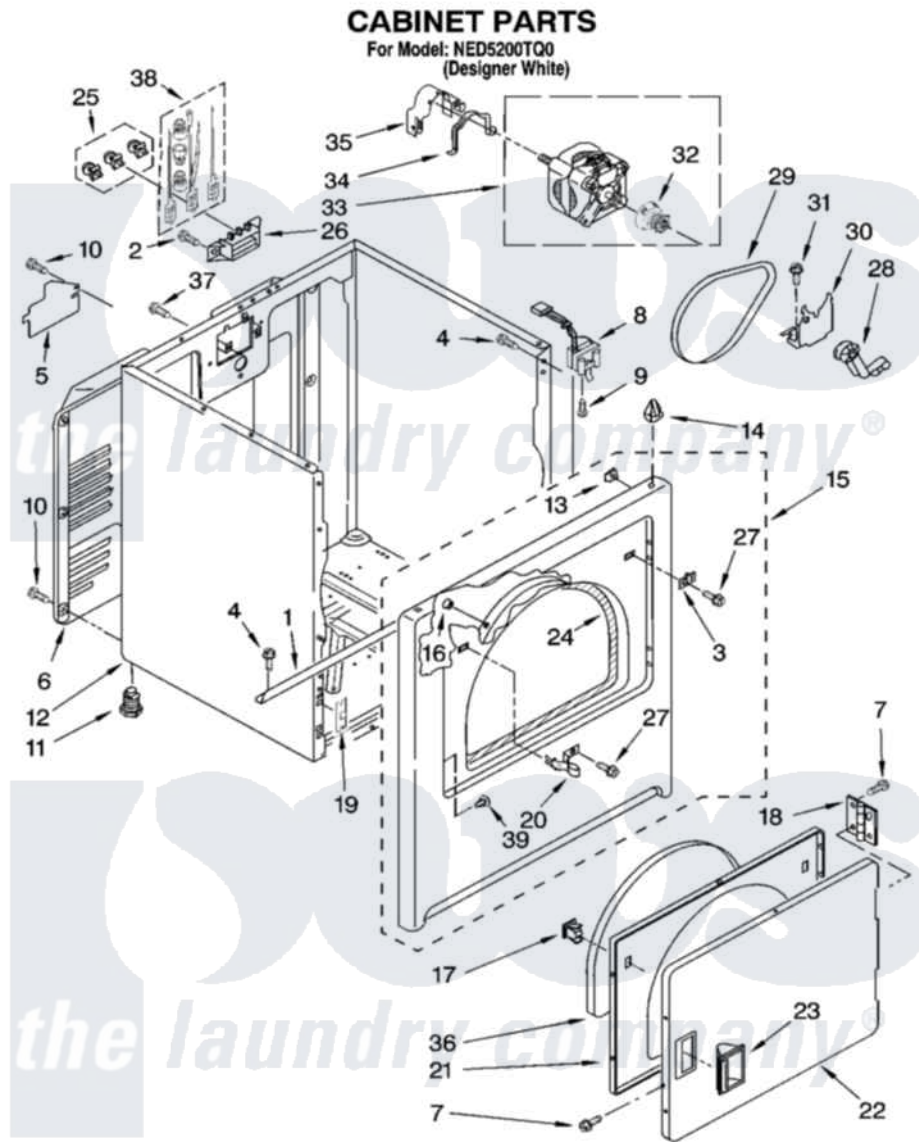

Maytag NED5200TQ0 02 - CABINET PARTS

IMPORTANT: All Part Numbers Listed Are Whirlpool Numbers. Source Parts Through Whirlpool.

W10136729

3

Maytag [Residential Maytag NED5200TQ0 Dryer Parts](#) Parts Diagram 02 - CABINET PARTS

[Click on the part number to view part](#)

Item	Original Part Number	Replaced By	Status	Part Description
1	8541400			Bracket, Cabinet
2	3393008	308685		Side Trim)
3	3403630			Plug, Strike Hole
4	343641	681414		Screw, 10AB X 1/2
5	3396795			Cover, Terminal Block
6	3396805	280043		Panel-Rear
7	342055	488627		Screw
8	3406109	3406107		Door Switch Assembly
9	697773	3395530		Screw
10	693995			Screw, Hex Head
11	3392100	49621		Feet-Leveling
12	8530603	8533643		Cabinet
13	98234			Clip, U-Bend
14	690363	18776		Lock, Front Top
15	3403444	279852		Panel
16	685203	279220		Clip

17	3389441		Door Catch Assembly
18	3405514	W10362431	Hinge And Pin Assembly
19	3394083		Clip, Front Panel
20	3403431		Strike, Panel
21	3402341		Door, Inner
22	3402335		Door, Front
23	3405184		Handle, Door
24	3406129		Seal And Bearing Assembly
25	279393		Terminal Block Screw Kit
26	3397659		Block, Terminal
27	8066217		Hinge, Top
28	691366		Idler And Pulley Assembly
29	W10131364	341241	Belt
30	348780		Base, Motor
31	3400500		Bolt, 3405245 5/16-18 X 3/4
32	8066184		Pulley, Motor
33	8066206	279827	Motor-Drve
34	660658		Clamp, Motor Mounting 343481 685441
35	3404162		Clamp, Motor
36	3405246		Seal, Door Push-To-Start
37	697776	4331106	Screw, No.10-32 X 7/16
38	279318		Terminal Tinned And Brass Panel
39	3404413		Plug, Hinge Hole