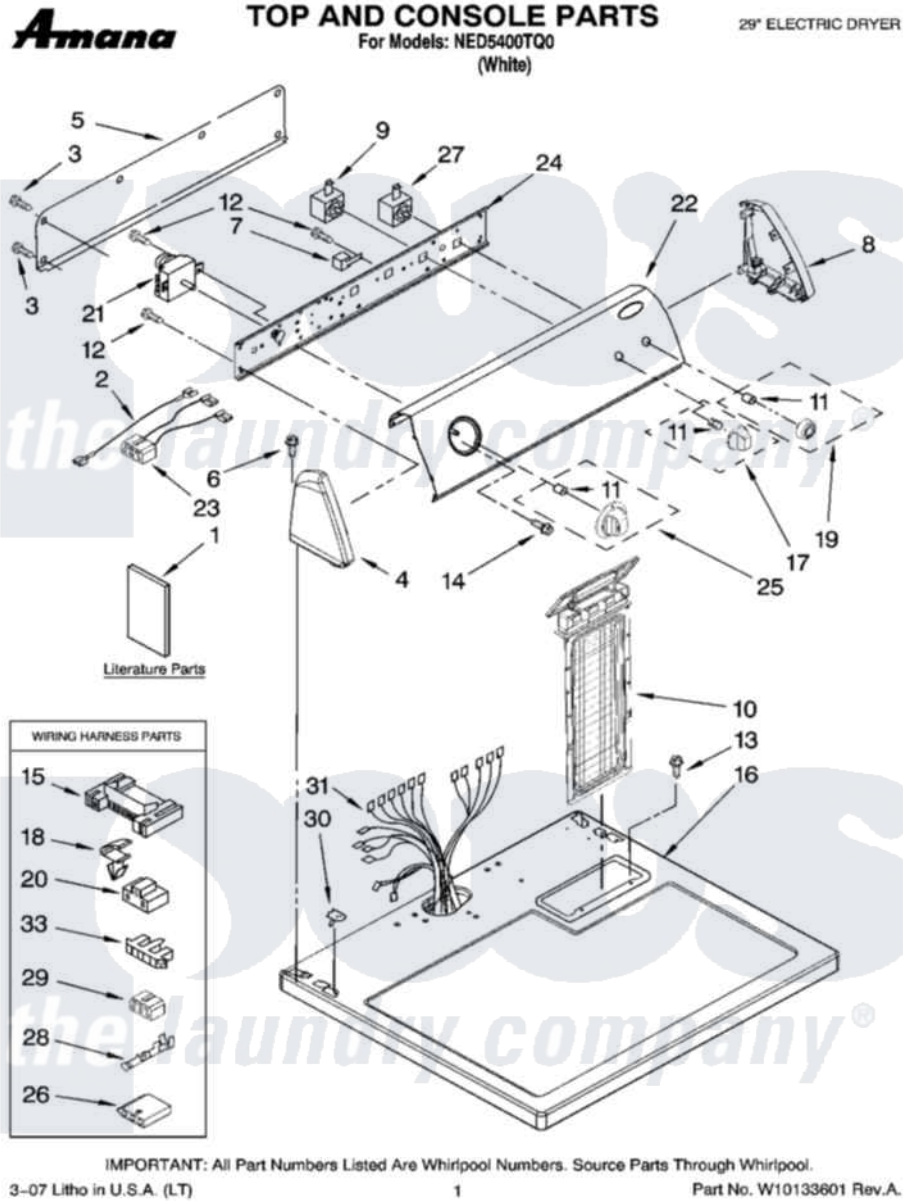

Maytag NED5400TQ0 01 - TOP AND CONSOLE PARTS

Maytag [Residential Maytag NED5400TQ0 Dryer Parts](#) Parts Diagram 01 - TOP AND CONSOLE PARTS
Click on the part number to view part

Item	Original Part Number	Replaced By	Status	Part Description
1	W10088970		Not Available	Instructions, Installation
"	W10088771		Not Available	Use & Care Guide
"	8576817		Not Available	Wiring Diagram
"	W10089173		Not Available	Sheet, Cycle Feature
2	3401684			Jumper, Wire
3	693995			Screw, Hex Head
4	8271365	279962		Endcap
5	8274261			Do-It-Yourself Repair Manuals
6	388326			Screw, 8-18 X 1.25
7	694419			Mini-Buzzer
8	8271359	279962		Endcap
9	3399639			Switch, Rotary Temperature
10	8558463			HANdle And Lint Screen Assembly
11	8536939			Clip, Knob
12	8533971	90767		Screw, 8A X 3/8 HeX Washer Head Tapping

13	688983	487240	Screw, For Mtg. Service Capacitor
14	8533951	3400859	Screw, Grounding
15	3395683		Receptacle, Multi-Terminal
16	8557930	8563985	Top
17	W10110047		Knob, Control
18	3394427		Clip-Harness
19	W10110050		Knob, Push-To-Start
20	3401144		Connector
21	3979617		Timer, 60 Hz
22	W10086673		Panel Control
23	8539893		Wire, Jumper
24	8271418		Bracket, Control
25	W10110048		Timer Knob Assembly
26	3936144		Do-It-Yourself Repair Manuals
27	3398095		Switch, Push-To-Start
28	94614		Terminal
29	3347243		Block, Disconnect
30	357213		Nut, Push-In
31	8576503		Harness, Wiring
33	3397269		Connector, Timer