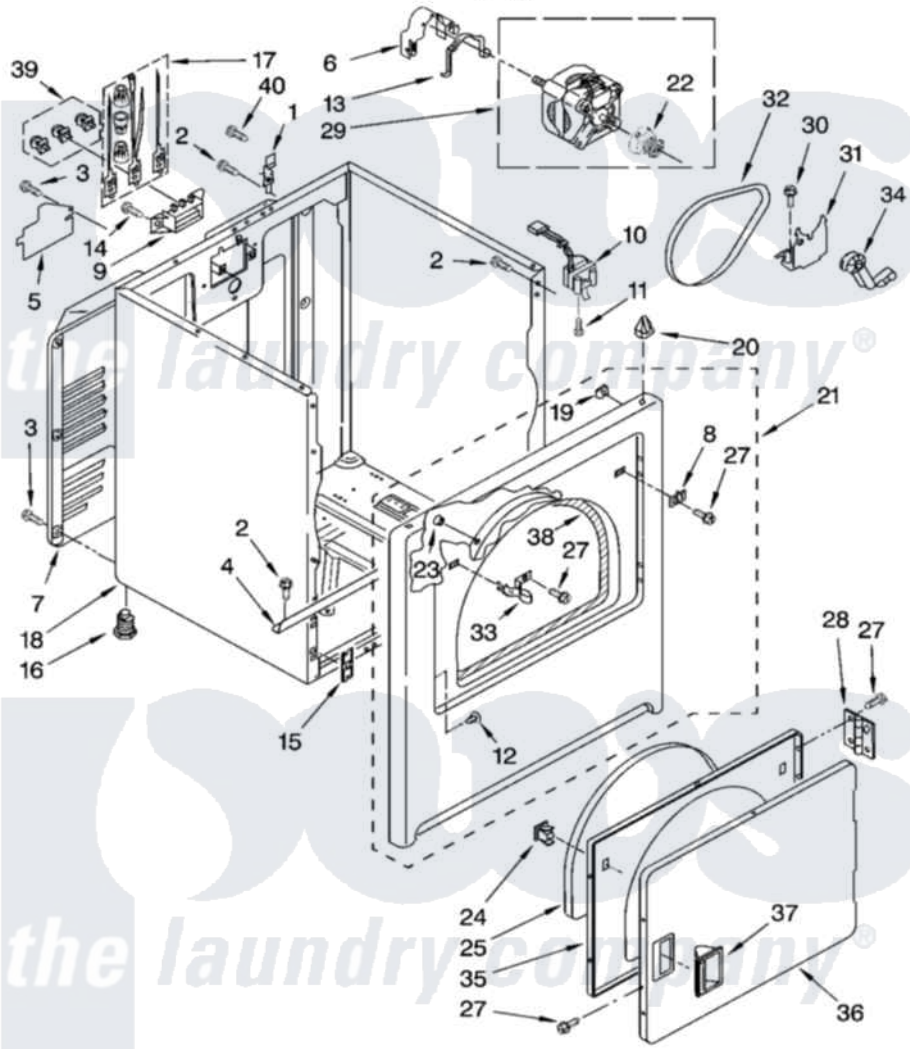

Maytag NED5400TQ0 02 - CABINET PARTS

CABINET PARTS

For Models: NED5400TQ0
(White)

IMPORTANT: All Part Numbers Listed Are Whirlpool Numbers. Source Parts Through Whirlpool.

W10133801

3

Maytag [Residential Maytag NED5400TQ0 Dryer Parts](#) Parts Diagram 02 - CABINET PARTS

[Click on the part number to view part](#)

Item	Original Part Number	Replaced By	Status	Part Description
1	8066217			Hinge, Top
2	343641	681414		Screw, 10AB X 1/2
3	693995			Screw, Hex Head
4	8541400			Bracket, Cabinet
5	3396795			Cover, Terminal Block
6	3404162			Clamp, Motor
7	3396805	280043		Panel-Rear
8	3403630			Plug, Strike Hole
9	3397659			Block, Terminal
10	3406107			Door Switch Assembly
11	697773	3395530		Screw
12	3404413			Plug, Hinge Hole
13	660658			Clamp, Motor Mounting 343481 685441
14	3393008	308685		Side Trim)
15	3394083			Clip, Front Panel
16	3392100	49621		Feet-Leveling

"	279810		Foot-Optional
17	279318		Terminal Tinned And Brass Panel
18	8530603	8533643	Cabinet
19	98234		Clip, U-Bend
20	690363	18776	Lock, Front Top
21	3403444	279852	Panel
22	8066184		Pulley, Motor
23	685203	279220	Clip
24	3389441		Door Catch Assembly
25	3405246		Seal, Door Push-To-Start
27	342055	488627	Screw
28	3405514	W10362431	Hinge And Pin Assembly
29	8066206	279827	Motor-Drive
30	3400500		Bolt, 3405245 5/16-18 X 3/4
31	348780		Base, Motor
32	W10131364	341241	Belt
33	3403431		Strike, Panel
34	691366		Idler And Pulley Assembly
35	3402341		Door, Inner
36	3402335		Door, Front
37	3405184		Handle, Door
38	3406129		Seal And Bearing Assembly
39	279393		Terminal Block Screw Kit
40	697776	4331106	Screw, No.10-32 X 7/16