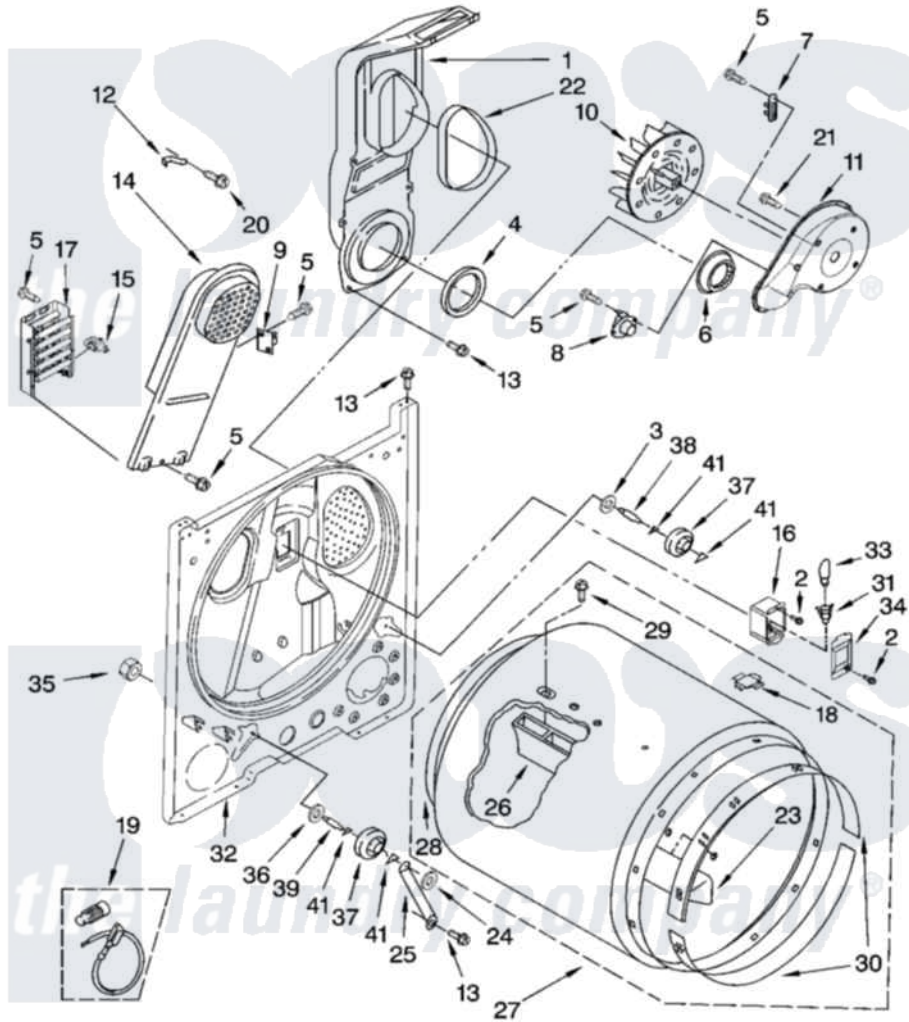

Maytag NED5400TQ0 03 - BULKHEAD PARTS, OPTIONAL PARTS (NOT INCLUDED)

BULKHEAD PARTS
For Models: NED5400TQ0
(White)

IMPORTANT: All Part Numbers Listed Are Whirlpool Numbers. Source Parts Through Whirlpool.

W10133801

5

Maytag [Residential Maytag NED5400TQ0 Dryer Parts](#) Parts Diagram 03 - BULKHEAD PARTS, OPTIONAL PARTS (NOT INCLUDED)

[Click on the part number to view part](#)

Item	Original Part Number	Replaced By	Status	Part Description
1	348368			Lint Chute Assembly
2	487909	488729		Screw
3	3388703			Washer, Support
4	347139			Seal, Lint Chute
5	90767			Screw, 8A X 3/8 HeX Washer Head Tapping
6	696302			Shield, Exhaust
7	3392519			Thermal Limiter
8	3387134			Thermostat, Internal-Bias
9	3977393	279816		Cutoff-Tml
10	694089			Wheel, Blower
11	8577230			Housing, Blower
12	3398161			CLIP
13	343641	681414		Screw, 10AB X 1/2
14	8541818			Box, Heater

15	3977767		Thermostat, High Limit 250 F
16	3977373		Bracket, Drum Light
17	3403585	279838	Element
18	8066086		Plug, Drum Hole
19	279457		Wire Kit, Terminal
20	489463		Screw, 8-18 X 1/16
21	3390647	488729	Screw
22	339956		Seal, Air Duct To Bulkhead
23	3403636		Baffle, Drum
24	90296		Nut, Push On
25	3976434		Bracket, Support Shaft
26	692490		Baffle, Drum
27	695587		Drum Assembly
28	3406130	279857	Seal
29	W10109200		Screw, Baffle Mounting
30	692526	279441	BeaRng-Rng
31	3403634	W10136369	Socket, Drum Light Assembly
32	3403413		Bulkhead
33	3406124	22002263	Lamp
34	3402841	8532165	Lens, Drum Light
35	3359452		Nut, Lock
36	348197		Washer, Support
37	3397590	349241T	Support
38	3399507	W10359269	Shaft, Drum Roller Threads
39	3399506	W10359270	Shaft, Drum Roller Threads
41	690997		Washer, Thrust
			Not Available
"	279948	4392065	Kit, Dryer Repair
"	3406839		Dry Rack Assembly
"	8522199		Accessory Parts
"	72017		Paint, Touch-Up
"	4392899		Paint, Touch-Up
"	350930		Paint, Pressurized Spray B
"	4392901		Paint, Pressurized Spray
"	350938		Paint, Pressurized Spray B
"	799344		Paint, Touch-Up)
"	4392900		Paint, Bulk)