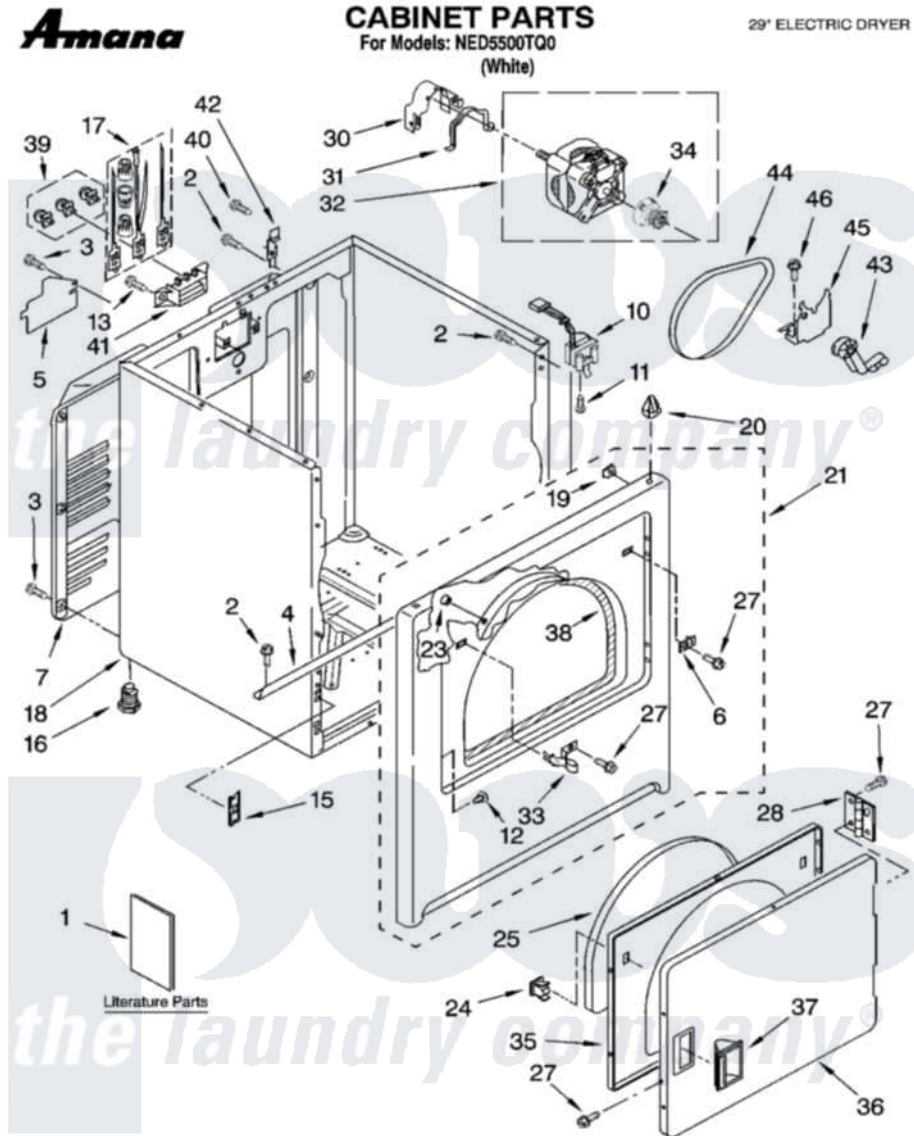

# Maytag NED5500TQ0 01 - CABINET PARTS

IMPORTANT: All Part Numbers Listed Are Whirlpool Numbers. Source Parts Through Whirlpool.  
 2-07 Litho in U.S.A. (LT) 1 Part No. W10116205 Rev. A

Maytag Residential Maytag NED5500TQ0 Dryer Parts Parts Diagram 01 - CABINET PARTS  
 Click on the part number to view part

Item	Original Part Number	Replaced By	Status	Part Description
1	W10088970		Not Available	Instructions, Installation
"	W10088771		Not Available	Use & Care Guide
"	8576817		Not Available	Wiring Diagram
"	W10089173		Not Available	Sheet, Cycle Feature
"			Not Available	
2	343641	<a href="#">681414</a>		Screw, 10AB X 1/2
3	<a href="#">693995</a>			Screw, Hex Head
4	<a href="#">8541400</a>			Bracket, Cabinet
5	<a href="#">3396795</a>			Cover, Terminal Block
6	<a href="#">3403630</a>			Plug, Strike Hole
7	3396805	<a href="#">280043</a>		Panel-Rear
10	<a href="#">3406107</a>			Door Switch Assembly
11	697773	<a href="#">3395530</a>		Screw
12	<a href="#">3404413</a>			Plug, Hinge Hole
13	3393008	<a href="#">308685</a>		Side Trim )
15	<a href="#">3394083</a>			Clip, Front Panel