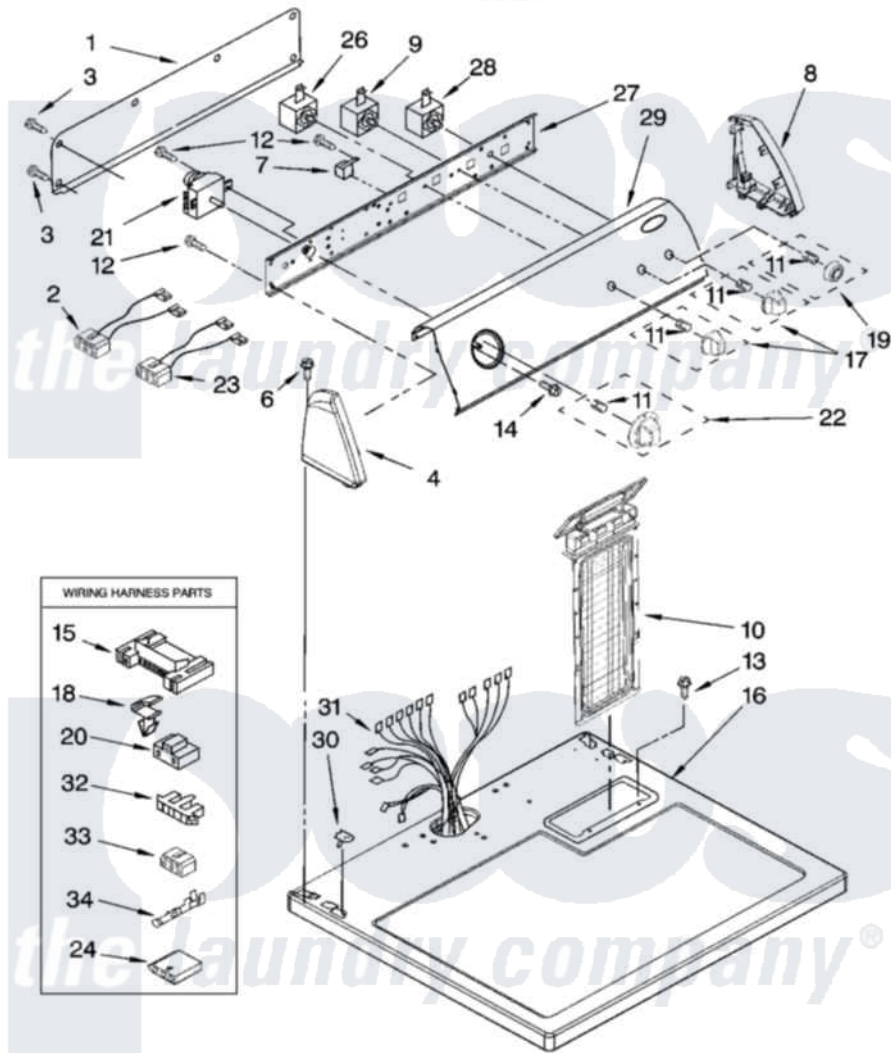

Maytag NED5500TQ0 02 - TOP AND CONSOLE PARTS

TOP AND CONSOLE PARTS

For Models: NED5500TQ0
(White)

IMPORTANT: All Part Numbers Listed Are Whirlpool Numbers. Source Parts Through Whirlpool.

W10116205

3

[Maytag Residential Maytag NED5500TQ0 Dryer Parts](#) Parts Diagram 02 - TOP AND CONSOLE PARTS

[Click on the part number to view part](#)

Item	Original Part Number	Replaced By	Status	Part Description
1	8274261			Do-It-Yourself Repair Manuals
2	3401695			Wire, Jumper Buzzer
3	693995			Screw, Hex Head
4	8271365	279962		Endcap
6	388326			Screw, 8-18 X 1.25
7	694419			Mini-Buzzer
8	8271359	279962		Endcap
9	3399639			Switch, Rotary Temperature
10	8558463			HAndle And Lint Screen Assembly
11	8536939			Clip, Knob
12	8533971	90767		Screw, 8A X 3/8 HeX Washer Head Tapping
13	688983	487240		Screw, For Mtg. Service Capacitor
14	8533951	3400859		Screw, Grounding
15	3395683			Receptacle, Multi-Terminal

16	8557930	8563985	Top
17	W10110047		Knob, Control
18	3394427		Clip-Harness
19	W10110049		Knob, Push-To-Start
20	3401144		Connector
21	3979617		Timer, 60 Hz
22	W10110048		Timer Knob Assembly
23	8539893		Wire, Jumper
24	3936144		Do-It-Yourself Repair Manuals
26	3405152		Switch, Wrinkle Shield
27	8271418		Bracket, Control
28	3398094		Switch, Push To Start
29	W10086670		Panel Control
30	357213		Nut, Push-In
31	8576503		Harness, Wiring
32	3397269		Connector, Timer
33	3347243		Block, Disconnect
34	94614		Terminal