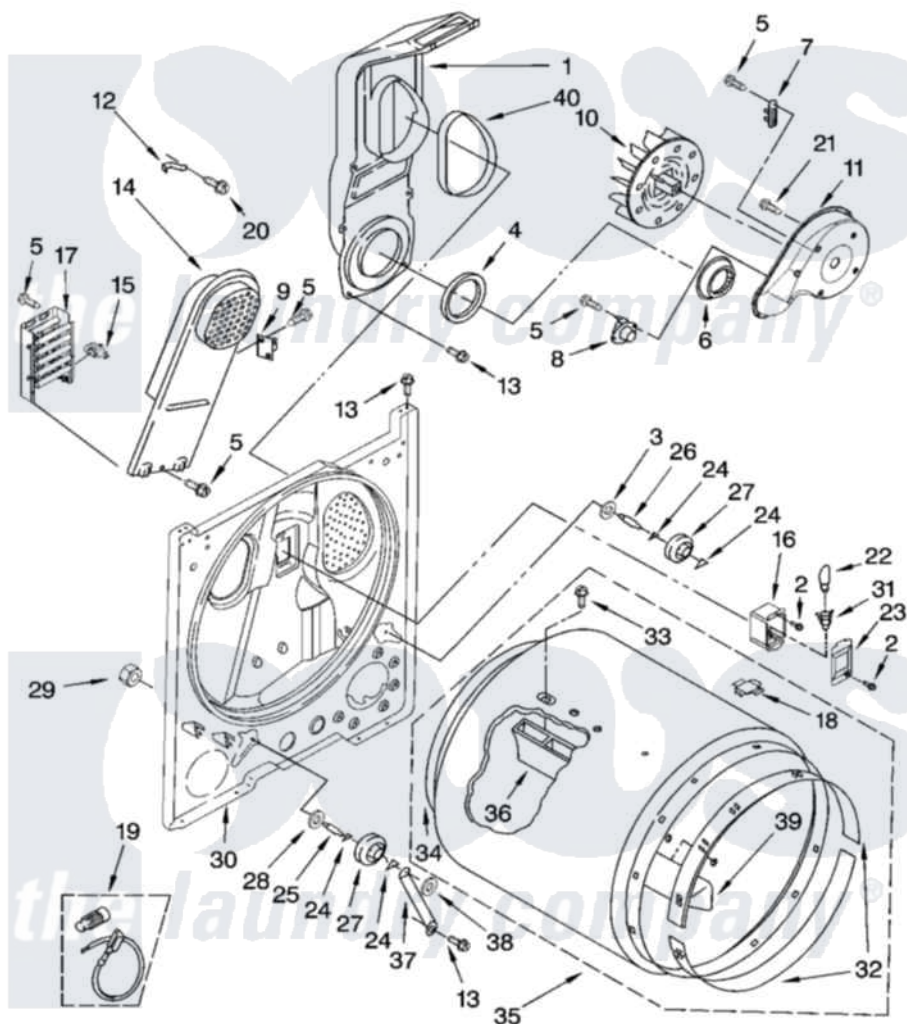

Maytag NED5500TQ0 03 - BULKHEAD PARTS, OPTIONAL PARTS (NOT INCLUDED)

BULKHEAD PARTS

For Models: NED5500TQ0
(White)

IMPORTANT: All Part Numbers Listed Are Whirlpool Numbers. Source Parts Through Whirlpool.

W10116205

5

Maytag [Residential Maytag NED5500TQ0 Dryer Parts](#) Parts Diagram 03 - BULKHEAD PARTS, OPTIONAL PARTS (NOT INCLUDED)

[Click on the part number to view part](#)

Item	Original Part Number	Replaced By	Status	Part Description
1	348368			Lint Chute Assembly
2	487909	488729		Screw
3	3388703			Washer, Support
4	347139			Seal, Lint Chute
5	90767			Screw, 8A X 3/8 HeX Washer Head Tapping
6	696302			Shield, Exhaust
7	3392519			Thermal Limiter
8	3387134			Thermostat, Internal-Bias
9	3977393	279816		Cutoff-Tml
10	694089			Wheel, Blower
11	8577230			Housing, Blower
12	3398161			CLIP
13	343641	681414		Screw, 10AB X 1/2
14	8541818			Box, Heater

15	3977767		Thermostat, High Limit 250 F
16	3977373		Bracket, Drum Light
17	3403585	279838	Element
18	8066086		Plug, Drum Hole
19	279457		Wire Kit, Terminal
20	489463		Screw, 8-18 X 1/16
21	3390647	488729	Screw
22	3406124	22002263	Lamp
23	3402841	8532165	Lens, Drum Light
24	690997		Washer, Thrust
25	3399506	W10359270	Shaft, Drum Roller Threads
26	3399507	W10359269	Shaft, Drum Roller Threads
27	3397590	349241T	Support
28	348197		Washer, Support
29	3359452		Nut, Lock
30	3403413		Bulkhead
31	3403634	W10136369	Socket, Drum Light Assembly
32	692526	279441	BeaRng-Rng
33	W10109200		Screw, Baffle Mounting
34	3406130	279857	Seal
35	695587		Drum Assembly
36	692490		Baffle, Drum
37	3976434		Bracket, Support Shaft
38	90296		Nut, Push On
39	3403636		Baffle, Drum
40	339956		Seal, Air Duct To Bulkhead
			Not Available
"	279948	4392065	Kit, Dryer Repair
"	3406839		Dry Rack Assembly
"	8522199		Accessory Parts
"	72017		Paint, Touch-Up
"	4392899		Paint, Touch-Up
"	350930		Paint, Pressurized Spray B
"	4392901		Paint, Pressurized Spray
"	350938		Paint, Pressurized Spray B
"	799344		Paint, Touch-Up)
"	4392900		Paint, Bulk)