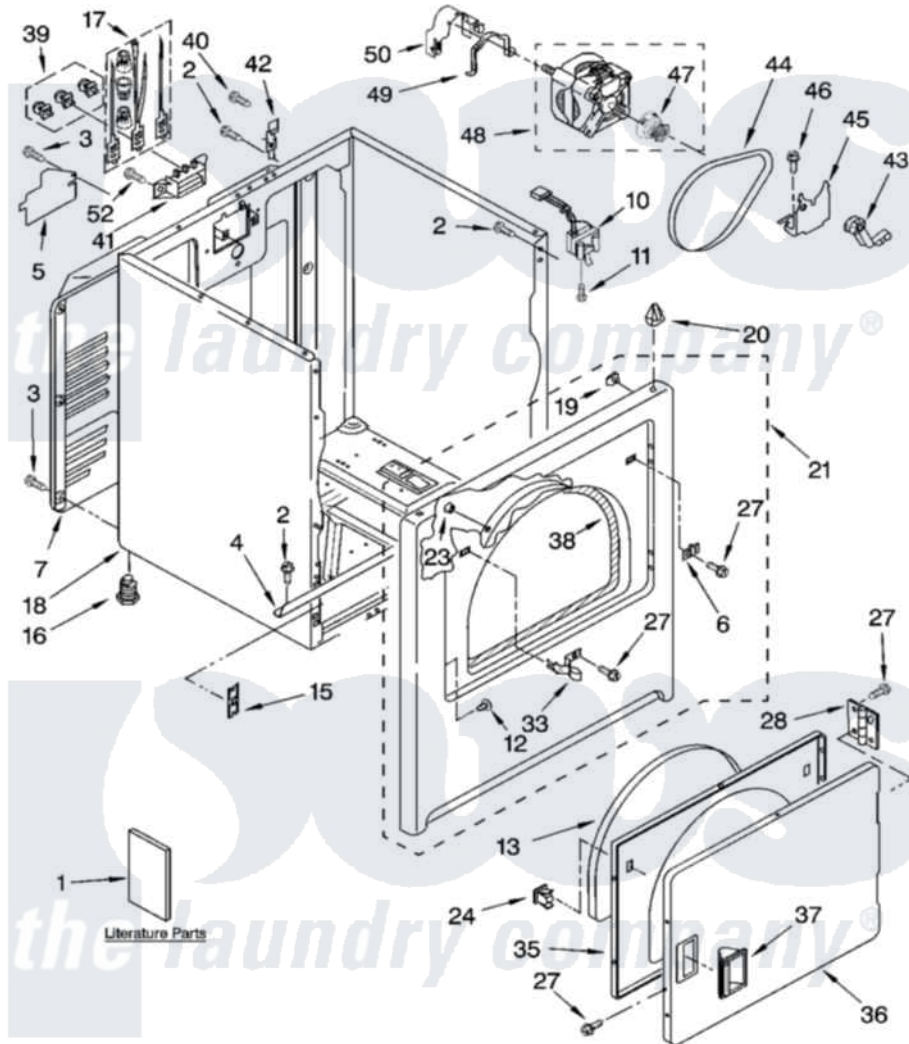

Maytag NED5800TQ0 01 - CABINET PARTS

Amana

CABINET PARTS

For Model: NED5800TQ0
(White)

29" ELECTRIC DRYER

IMPORTANT: All Part Numbers Listed Are Whirlpool Numbers. Source Parts Through Whirlpool.

11-06 Litho in U.S.A. (LT)

1

Part No. W10116312

Maytag [Residential Maytag NED5800TQ0 Dryer Parts](#) Parts Diagram 01 - CABINET PARTS

[Click on the part number to view part](#)

Item	Original Part Number	Replaced By	Status	Part Description
1	W10088970		Not Available	Instructions, Installation
"	W10089173		Not Available	Sheet, Cycle Feature
"	W10088771		Not Available	Use & Care Guide
"	3406661		Not Available	Wiring Diagram
2	343641	681414		Screw, 10AB X 1/2
3	693995			Screw, Hex Head
4	8541400			Bracket, Cabinet
5	3396795			Cover, Terminal Block
6	3403630			Plug, Strike Hole
7	3396805	280043		Panel-Rear
10	3406107			Door Switch Assembly
11	697773	3395530		Screw
12	3404413			Plug, Hinge Hole
13	3405246			Seal, Door Push-To-Start
15	3394083			Clip, Front Panel
16	3392100	49621		Feet-Leveling

"	279810		Foot-Optional
17	279318		Terminal Tinned And Brass Panel
18	8530603	8533643	Cabinet
19	98234		Clip, U-Bend
20	690363	18776	Lock, Front Top
21	3403444	279852	Panel
23	685203	279220	Clip
24	3389441		Door Catch Assembly
27	342055	488627	Screw
28	3405514	W10362431	Hinge And Pin Assembly
33	3403431		Strike, Panel
35	3402341		Door, Inner
36	3402335		Door, Front
37	3405184		Handle, Door
38	3406129		Seal And Bearing Assembly
39	279393		Terminal Block Screw Kit
40	697776	4331106	Screw, No.10-32 X 7/16
41	3397659		Block, Terminal
42	8066217		Hinge, Top
43	691366		Idler And Pulley Assembly
44	8066065	341241	Belt
45	348780		Base, Motor
46	3400500		Bolt, 3405245 5/16-18 X 3/4
47	8066184		Pulley, Motor
48	8066206	279827	Motor-Drve
49	660658		Clamp, Motor Mounting 343481 685441
50	3404162		Clamp, Motor
52	3393008	308685	Side Trim)