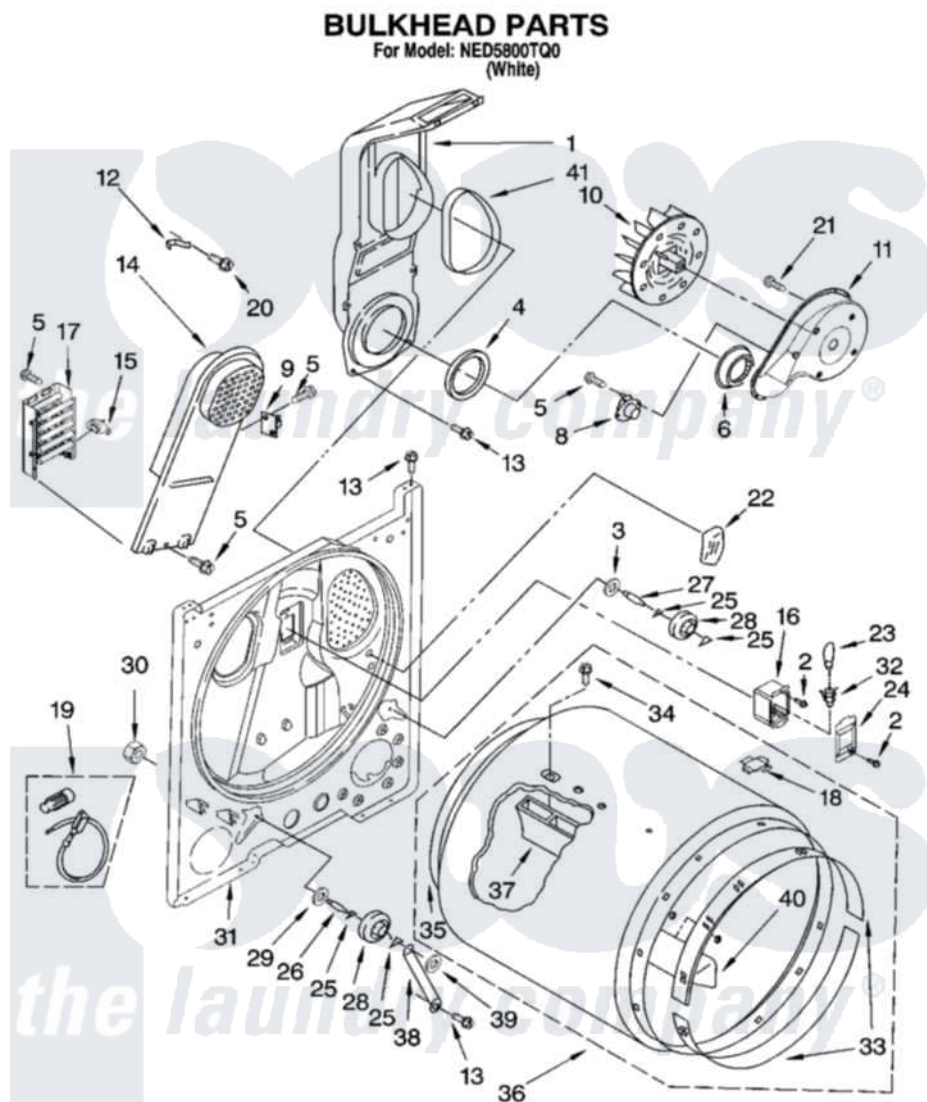

Maytag NED5800TQ0 03 - BULKHEAD PARTS, OPTIONAL PARTS (NOT INCLUDED)

IMPORTANT: All Part Numbers Listed Are Whirlpool Numbers. Source Parts Through Whirlpool.

W10116312

5

Maytag [Residential Maytag NED5800TQ0 Dryer Parts](#) Parts Diagram 03 - BULKHEAD PARTS, OPTIONAL PARTS (NOT INCLUDED)

[Click on the part number to view part](#)

| Item | Original Part Number | Replaced By | Status | Part Description |
|------|-------------------------|------------------------|--------|---|
| 1 | 348368 | | | Lint Chute Assembly |
| 2 | 487909 | 488729 | | Screw |
| 3 | 3388703 | | | Washer, Support |
| 4 | 347139 | | | Seal, Lint Chute |
| 5 | 90767 | | | Screw, 8A X 3/8 HeX Washer Head Tapping |
| 6 | 696302 | | | Shield, Exhaust |
| 8 | 8318268 | | | Thermostat, Internal-Bias |
| 9 | 3977393 | 279816 | | Cutoff-Tml |
| 10 | 694089 | | | Wheel, Blower |
| 11 | 8577230 | | | Housing, Blower |
| 12 | 3398161 | | | CLIP |
| 13 | 343641 | 681414 | | Screw, 10AB X 1/2 |
| 14 | 8541818 | | | Box, Heater |
| 15 | 3977767 | | | Thermostat, High Limit 250 F |