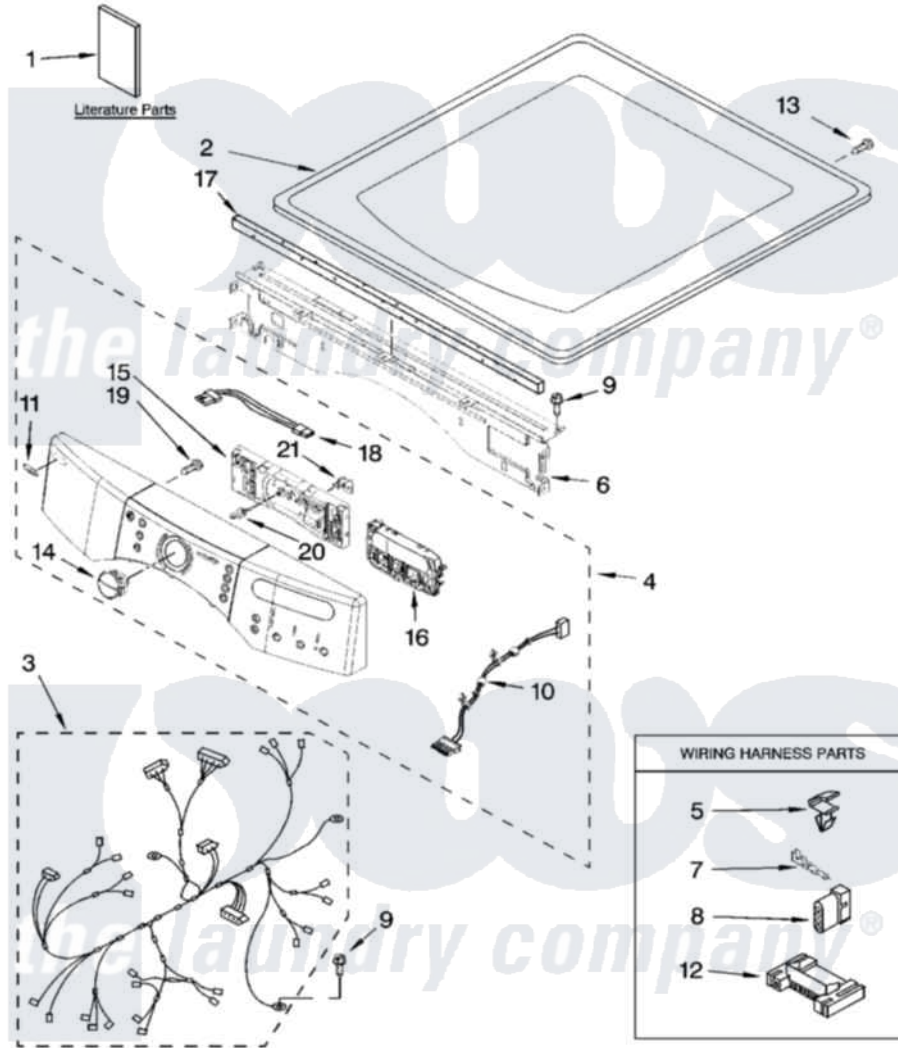

Maytag NED7500VM0 01 - TOP AND CONSOLE PARTS

Amana

TOP AND CONSOLE PARTS

ELECTRIC DRYER

For Models: NED7500VW0, NED7500VM0
(White) (Burlesque)

11-08 Printed in U.S.A. (L.T)(bay)

1

Part No. W10237935 Rev. A

Maytag [Residential Maytag NED7500VM0 Dryer Parts](#) Parts Diagram 01 - TOP AND CONSOLE PARTS

[Click on the part number to view part](#)

Item	Original Part Number	Replaced By	Status	Part Description
1	W10216186		Not Available	Use & Care Guide
"	W10216189		Not Available	Tech Sheet
"	W10134980		Not Available	Installation, Diagonostic Guide
"	W10216188		Not Available	Guide, Quick Start
2	3980634	W10117263		Top
"	W10110661	W10117268		Top
3	W10111012			Harness, Main
4	W10216291			Panel, Console
"	W10216298			Panel, Console
5	3394427			Clip-Harness
6	W10215656			Bracket, Console
7	94614			Terminal
8	3936144			Do-It-Yourself Repair Manuals
9	3390647	488729		Screw
10	W10111010			Power Cable User Interface
11	W10216285			Name Plate

12	3395683		Receptacle, Multi-Terminal
13	98139	303776	Screw
14	W10216289		Knob, Assembly
"	W10216296		Knob, Assembly
15	W10023340		User-Interface
16	W10216284	W10339923	Control-Elec
17	W10112267		Foam-Seal Control Bracket
18	W10071240		Harness, Communication
19	W10006580		Screw, M3-1.12 X12 Pn 6l Spl
20	W10023220		Adapter, Encoder Wheel
21	W10112268		Clip-Harness