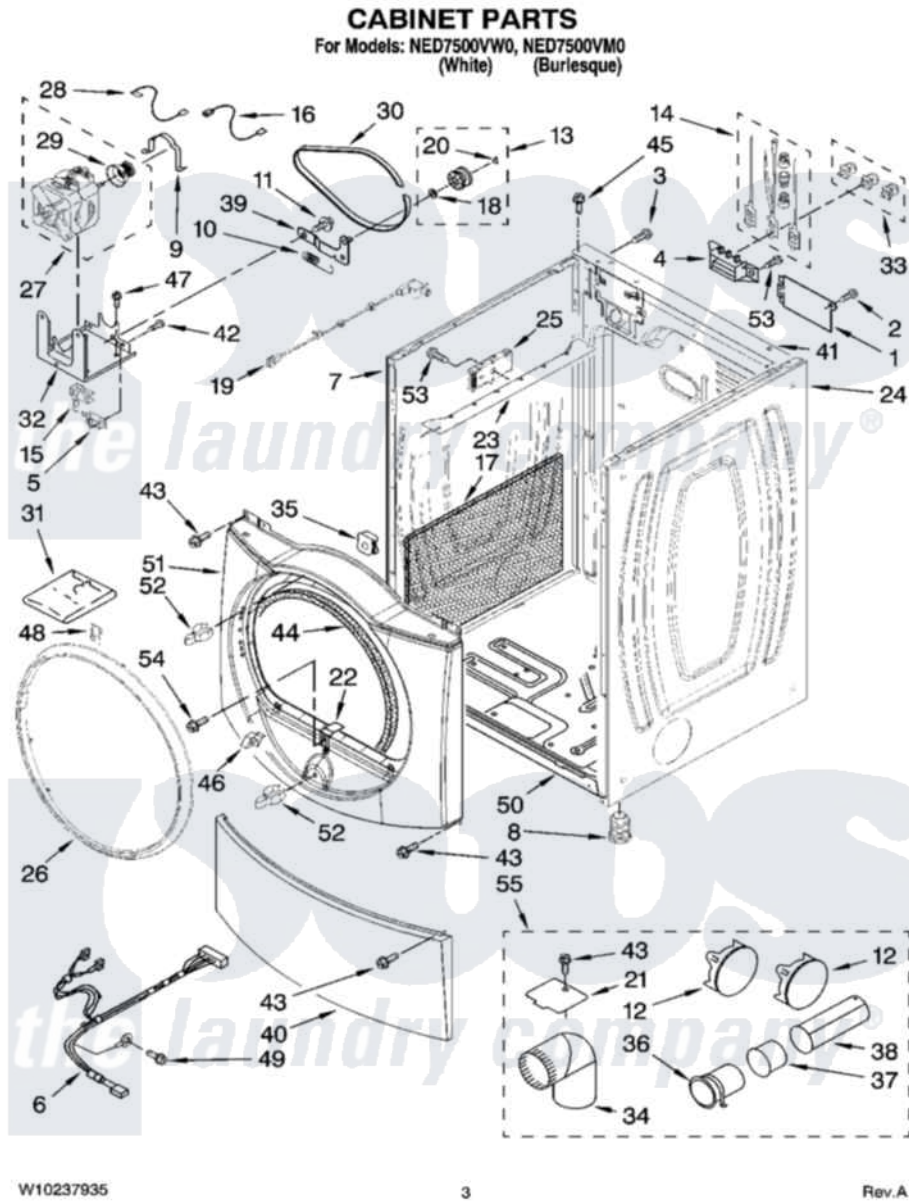

Maytag NED7500VM0 02 - CABINET PARTS

Maytag [Residential Maytag NED7500VM0 Dryer Parts](#) Parts Diagram 02 - CABINET PARTS
Click on the part number to view part

Item	Original Part Number	Replaced By	Status	Part Description
1	8576583	W10119283		Cover, Terminal Block
2	3390814	90767		Screw, 8A X 3/8 HeX Washer Head Tapping
3	8533974	4331106		Screw, No.10-32 X 7/16
4	3397659			Block, Terminal
5	W10167612			Wire, Broken Belt Switch
6	W10181463			Harness, Digital Interface
7	W10192435			Panel, Side
"	W10192442			Panel, Side
8	3392100	49621		Feet-Leveling
"	279810			Foot-Optional
9	660658			Clamp, Motor Mounting 343481 685441
10	3387374			Spring, Idler
11	3389420			Retainer-Idler 1/4-20 X 1/16
12	697750	W10470674		Dryer Exhaust Kit
"	W10110871	W10110870		Plug