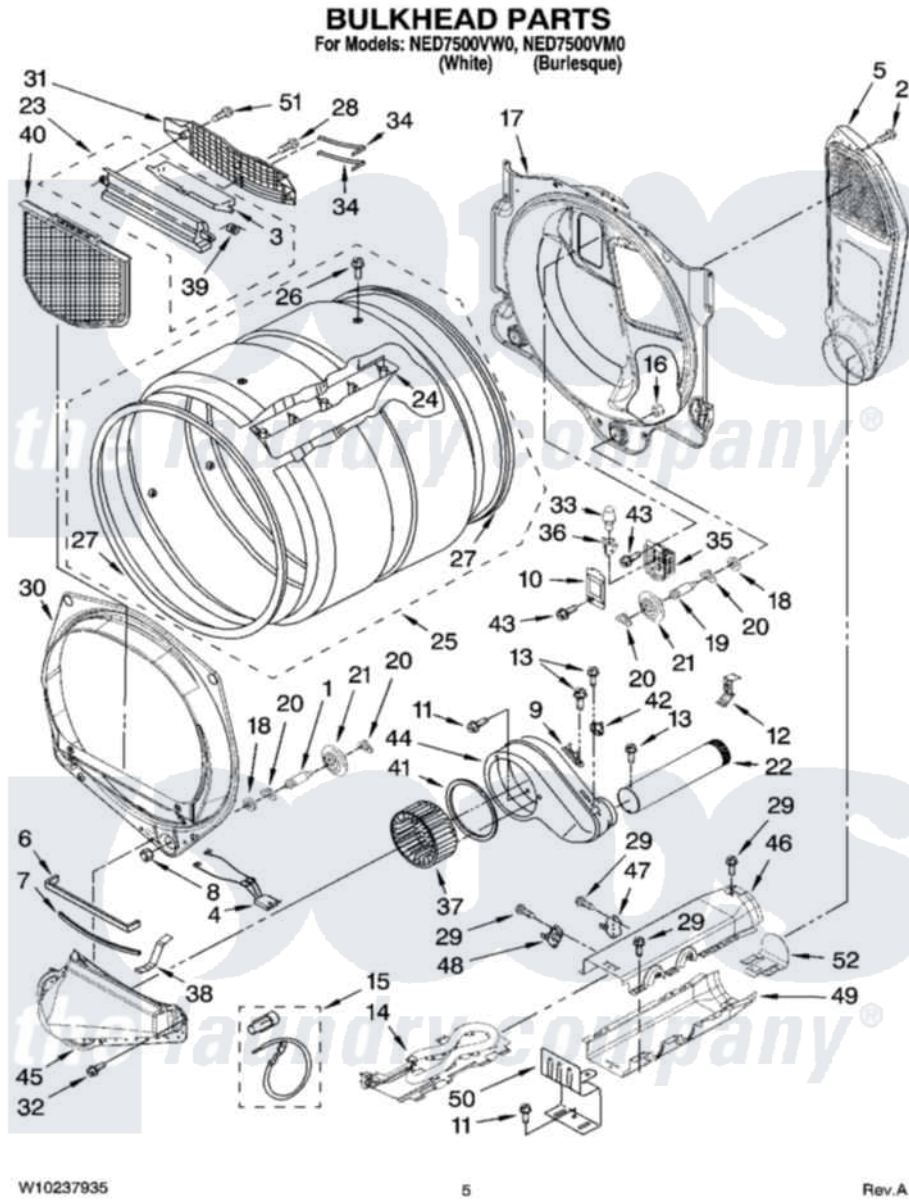

Maytag NED7500VM0 03 - BULKHEAD PARTS

Maytag [Residential Maytag NED7500VM0 Dryer Parts](#) Parts Diagram 03 - BULKHEAD PARTS
Click on the part number to view part

Item	Original Part Number	Replaced By	Status	Part Description
1	8575324	W10359271		Shaft, Drum Roller Threads
2	3390647	488729		Screw
3	3394984	8563758		Door, Lint Screen
4	3406653			Harness, Sensor
5	697354	3387911		Duct-Air
6	697813			Seal, Outlet Housing
7	697814	697813		Seal, Outlet Housing
8	3934666	W10080210		Nut, 3/8 X 16
9	3392519			Thermal Limiter
10	3402841	8532165		Lens, Drum Light
11	489463			Screw, 8-18 X 1/16
12	8572105			Retainer, Toe Panel
13	8533971	90767		Screw, 8A X 3/8 HeX Washer Head Tapping
14	8544771			Heater Element
15	279457			Wire Kit, Terminal
16	W10001120	W10080190		Nut, 3/8-16

17	W10080170	Bulkhead, Rear	
18	3387459	W10080960	Washer, Support
19	8575325	W10359272	Shaft, Roller Drum Threads
20	690997	Washer, Thrust	
21	8536973	W10314173	Support
22	8563745	279936	Kit-Exhst
23	3394985	8563755	Housing, Outlet Assembly
24	697693	W10113136	Baffle, Drum
25	W10181466	Complete Drum Assembly	
26	W10219342	Screw, Baffle Mounting	
27	W10166807	280114	Seal
28	695240	488729	Screw
29	90767	Screw, 8A X 3/8 HeX Washer Head Tapping	
30	8519245	W10136455	Bulkhead
31	8299979	Grill, Outlet Screen Door	
32	359625	487240	Screw, For Mtg. Service Capacitor
33	3406124	22002263	Lamp
34	3387223	Electrode, Sensor	
35	8578825	Bracket, Drum Light	
36	W10136369	Socket, Drum Light Assembly	
37	697772	Wheel, Blower	
38	8066208	Clip-Exhaust	
39	3394986	Spring, Lint Screen Door	
40	W10049370	W10120998	Screen
41	697770	Seal, Cover Plate Blower Housing	
42	8577274	Thermostat 295F	
43	487909	488729	Screw
44	8544362	W10119255	Housing, Blower
45	8066168	W10128606	Duct-Lint
46	8544769	Housing, Blower Lint Duct Assembly	
47	280148	Thermal Cut-Off, Kit	
48	8557403	Thermostat 295 F	
49	8544770	Housing Slot, Heater Box	
50	8066099	Bracket, Heater Box	
51	3387230	Screw, 10-16 X 13/16	
52	8544776	Flange, Heater Box	