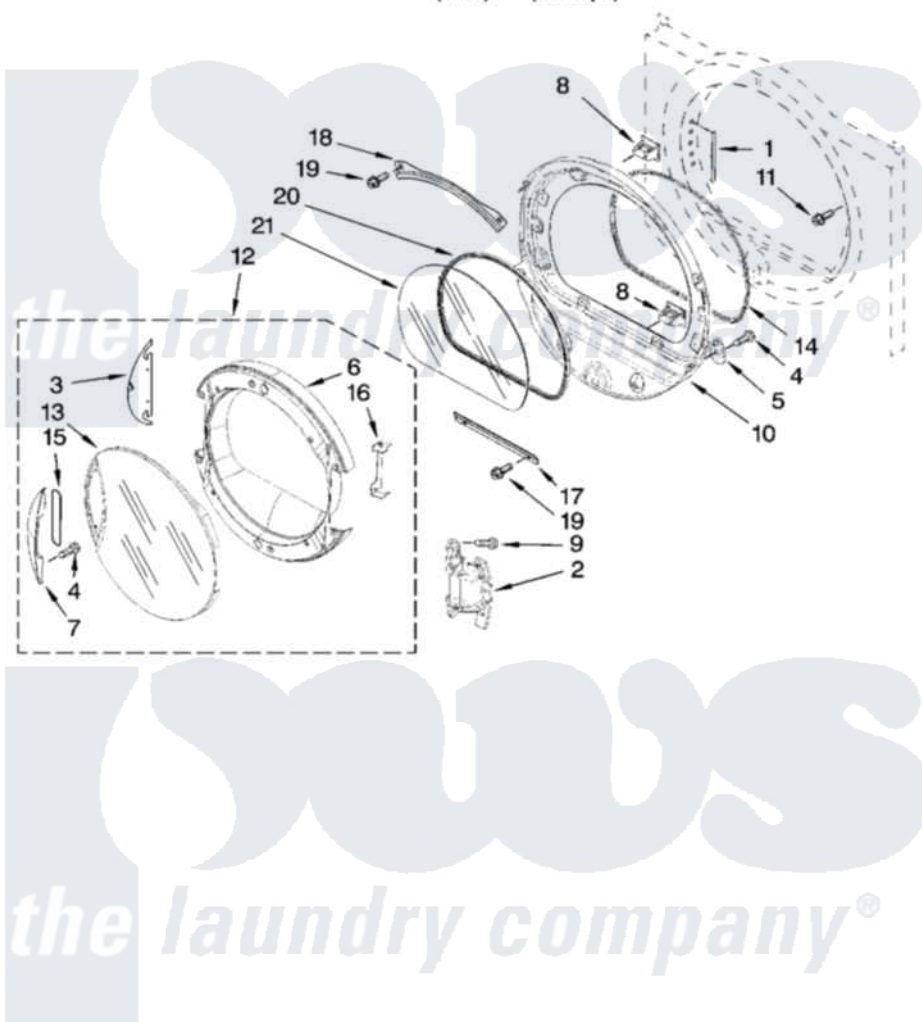

Maytag NED7500VM0 04 - DOOR PARTS, OPTIONAL PARTS (NOT INCLUDED)

DOOR PARTS
For Models: NED7500VM0 (White), NED7500VM0 (Burlesque)

W10237935

7

Rev.A

Maytag Residential Maytag NED7500VM0 Dryer Parts Parts Diagram 04 - DOOR PARTS, OPTIONAL PARTS (NOT INCLUDED)

Click on the part number to view part

Item	Original Part Number	Replaced By	Status	Part Description
1	W10085210			Label-Hinge Hole Cover Front Panel
"	W10085230			Label, Hinge Hole Cover
2	W10139920			Door Hinge Assembly
3	W10180095			Cover, Door Hinge
4	9742177			Screw, 8-18 X .625
5	W10048910			Screw-Plug
6	W10180094			Door-Intermediate
7	8577305			Handle-Pad Assembly
8	690081	279570		Latch
9	W10159996			Screw, 10-24 X 25/64
10	8578229			Door Assembly
11	355515			Screw, 8-18 X 11/16
12	W10180090			Outer Door Assembly
13	W10180093			Assembly, Screen And Mass

14	W10139457		Seal-Door Handle, Ring Door
15	8580117		Pad-Handle
16	W10180096		Shield, Door
17	8519354		Retainer-Window
18	8519356		Retainer-Window
19	3393258	3373329D	Screw
20	8579662		Gasket, Window
21	8566254		Glass-Window
NI	72017		Paint, Touch-Up
"	8212604		Paint, Touch-Up
"	350930		Paint, Pressurized Spray B
"	350938		Paint, Pressurized Spray B
"	799344		Paint, Touch-Up)
"	BLANK	Not Available	ACCESSORY PARTS
"	8529894	346764	Kit, Hold Down
"	8522199		Accessory Parts
"	80047		PAINT, BULK (1 QT.) (KIT, DRYER REPAIR)
"	8579666A	W10466829	Blade