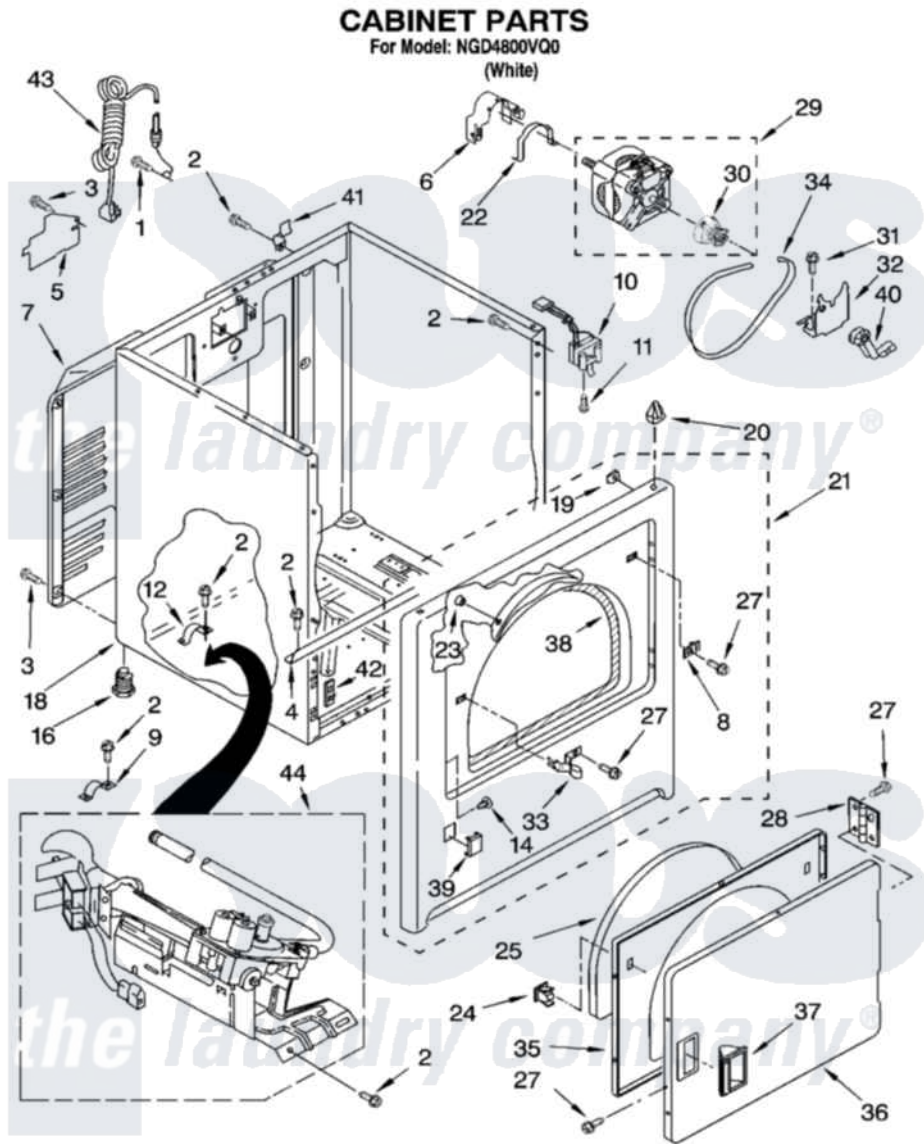

# Maytag NGD4800VQ0 02 - CABINET PARTS

W10257084

3

Maytag [Residential Maytag NGD4800VQ0 Dryer Parts](#) Parts Diagram 02 - CABINET PARTS  
Click on the part number to view part

Item	Original Part Number	Replaced By	Status	Part Description
1	697776	<a href="#">4331106</a>		Screw, No.10-32 X 7/16
2	343641	<a href="#">681414</a>		Screw, 10AB X 1/2
3	<a href="#">693995</a>			Screw, Hex Head
4	<a href="#">8541400</a>			Bracket, Cabinet
5	<a href="#">3396795</a>			Cover, Terminal Block
6	<a href="#">3404162</a>			Clamp, Motor
7	3396805	<a href="#">280043</a>		Panel-Rear
8	<a href="#">3403630</a>			Plug, Strike Hole
9	<a href="#">3980175</a>			Clamp, Elbow
10	<a href="#">3406107</a>			Door Switch Assembly
11	697773	<a href="#">3395530</a>		Screw
12	<a href="#">341029</a>			Clamp, Pipe Door Spring
14	<a href="#">3404413</a>			Plug, Hinge Hole
16	3392100	<a href="#">49621</a>		Feet-Leveling
"	<a href="#">279810</a>			Foot-Optional
18	8530603	<a href="#">8533643</a>		Cabinet