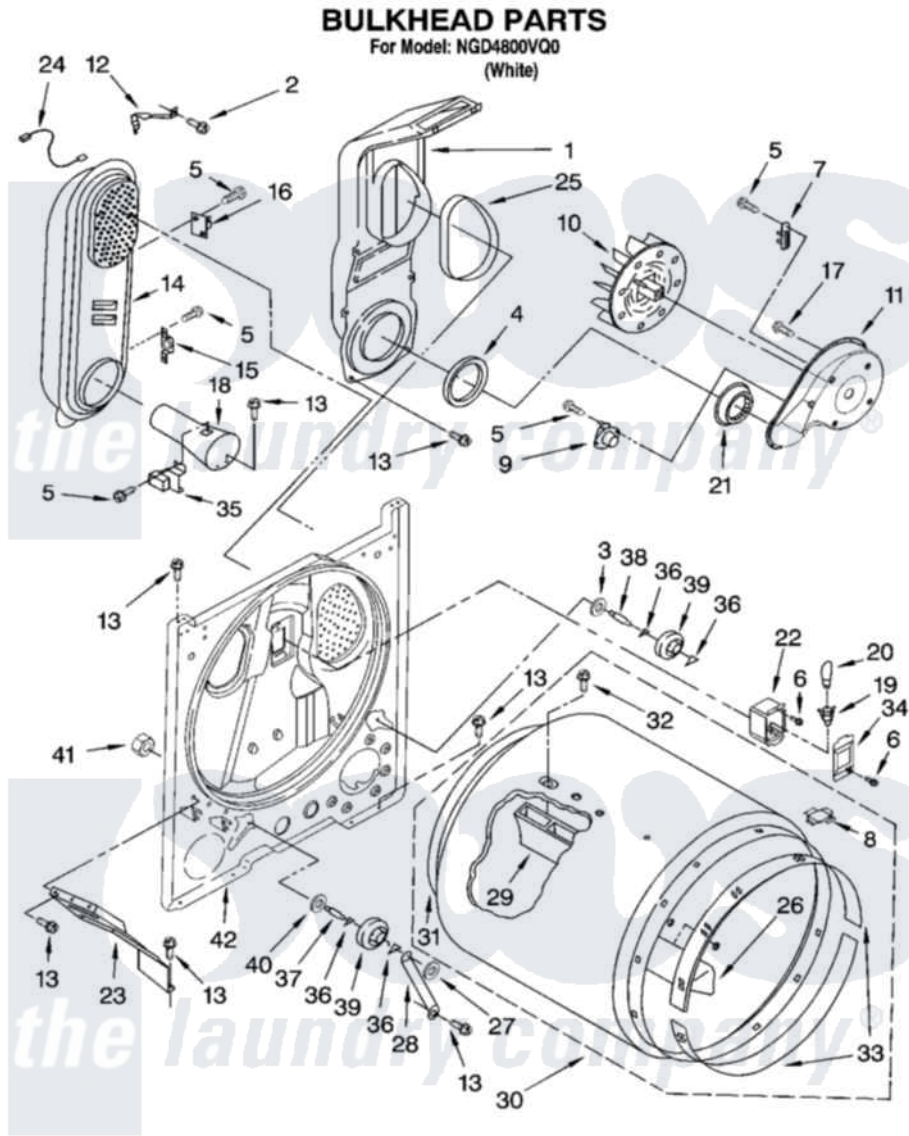

Maytag NGD4800VQ0 03 - BULKHEAD PARTS

W10257084

5

Maytag [Residential Maytag NGD4800VQ0 Dryer Parts](#) Parts Diagram 03 - BULKHEAD PARTS
Click on the part number to view part

Item	Original Part Number	Replaced By	Status	Part Description
1	348368			Lint Chute Assembly
2	489463			Screw, 8-18 X 1/16
3	3388703			Washer, Support
4	347139			Seal, Lint Chute
5	90767			Screw, 8A X 3/8 HeX Washer Head Tapping
6	487909	488729		Screw
7	3392519			Thermal Limiter
8	8066086			Plug, Drum Hole
9	3387134			Thermostat, Internal-Bias
10	694089			Wheel, Blower
11	8577230			Housing, Blower
12	8066155			Clip, Heater Box
13	343641	681414		Screw, 10AB X 1/2
14	8530285	279980		Box
15	3403140			Thermostat, High-Limit 205F
16	280010			Kit, Thermal Cut-Off

17	3390647	488729	Screw
18	8066049		Funnel, Burner Light
19	W10136369		Socket, Drum Light Assembly
20	3406124	22002263	Lamp
21	696302		Shield, Exhaust
22	3977373		Bracket, Drum Light
23	3406022		Bracket, Bulkhead
24	3401707		Jumper, Tco-High Limit
25	339956		Seal, Air Duct To Bulkhead
26	3403636		Baffle, Drum
27	90296		Nut, Push On
28	3976434		Bracket, Support Shaft
29	692490		Baffle, Drum
30	695587		Drum Assembly
31	3406130	279857	Seal
32	W10219342		Screw, Baffle Mounting
33	692526	279441	BeaRng-Rng
34	3402841	8532165	Lens, Drum Light
35	338906		Radiant, Sensor
36	690997		Washer, Thrust
37	3399506	W10359270	Shaft, Drum Roller Threads
38	3399507	W10359269	Shaft, Drum Roller Threads
39	3397590	349241T	Support
40	348197		Washer, Support
41	3359452		Nut, Lock
42	3403493	279798	Bulkhead