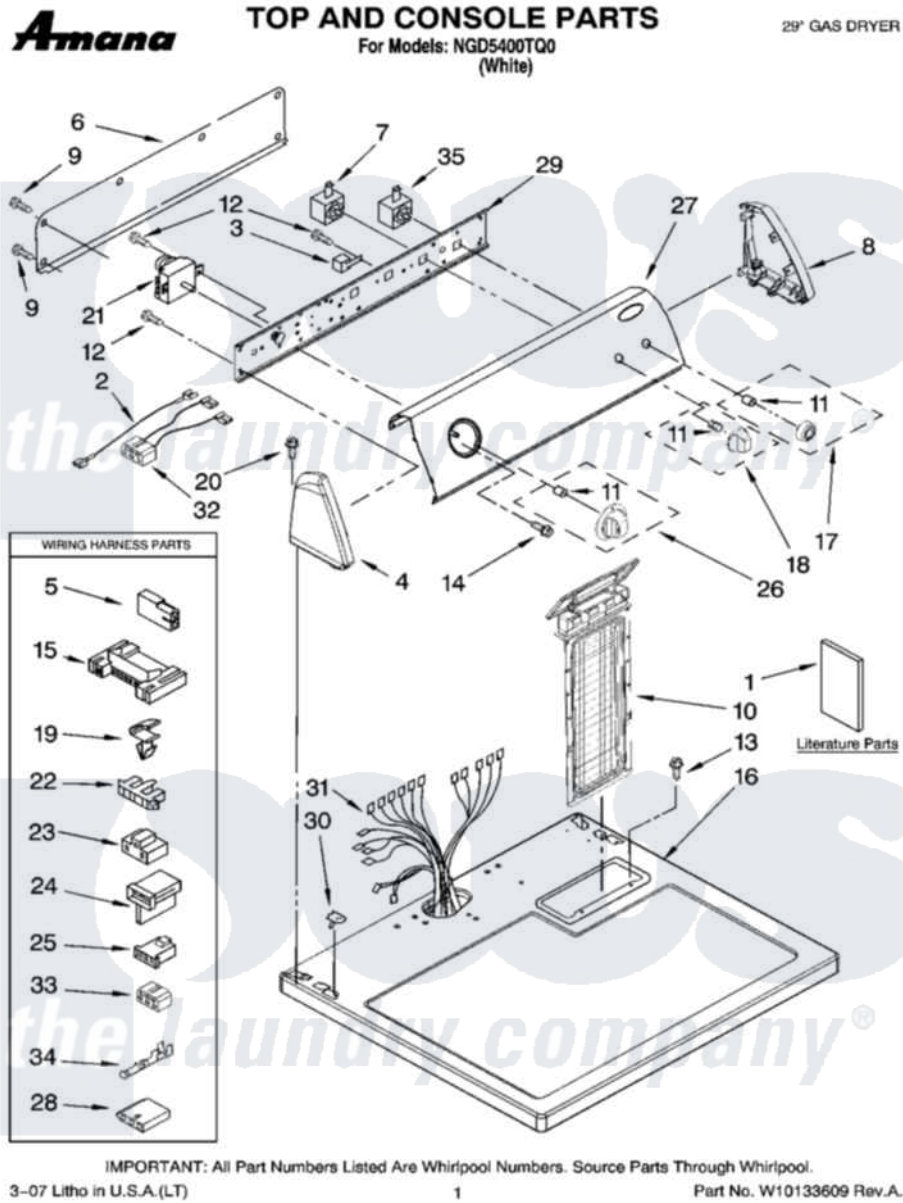

Maytag NGD5400TQ0 01 - TOP AND CONSOLE PARTS

Maytag [Residential Maytag NGD5400TQ0 Dryer Parts](#) Parts Diagram 01 - TOP AND CONSOLE PARTS
 Click on the part number to view part

Item	Original Part Number	Replaced By	Status	Part Description
1	W10088971		Not Available	Instructions, Installation
"	W10088771		Not Available	Use & Care Guide
"	8576817		Not Available	Wiring Diagram
"	W10089173		Not Available	Sheet, Cycle Feature
2	3401684			Jumper, Wire
3	694419			Mini-Buzzer
4	8271365	279962		Endcap
5	717252			Receptacle, Terminal
6	8274261			Do-It-Yourself Repair Manuals
7	3399639			Switch, Rotary Temperature
8	8271359	279962		Endcap
9	693995			Screw, Hex Head
10	8558463			HANdle And Lint Screen Assembly
11	8536939			Clip, Knob
12	8533971	90767		Screw, 8A X 3/8 HeX Washer Head Tapping

13	688983	487240	Screw, For Mtg. Service Capacitor
14	8533951	3400859	Screw, Grounding
15	3395683		Receptacle, Multi-Terminal
16	8557930	8563985	Top
17	W10110050		Knob, Push-To-Start
18	W10110047		Knob, Control
19	3394427		Clip-Harness
20	388326		Screw, 8-18 X 1.25
21	8299765		Timer Assembly
22	3397269		Connector, Timer
23	3401144		Connector
24	3403499		Connector, 2-Postion
25	3403498		Connector, 3-Position
26	W10110048		Timer Knob Assembly
27	W10086673		Panel Control
28	3936144		Do-It-Yourself Repair Manuals
29	8271418		Bracket, Control
30	357213		Nut, Push-In
31	8299879		Harness, Wiring
32	8539893		Wire, Jumper
33	3347243		Block, Disconnect
34	94614		Terminal
35	3398095		Switch, Push-To-Start