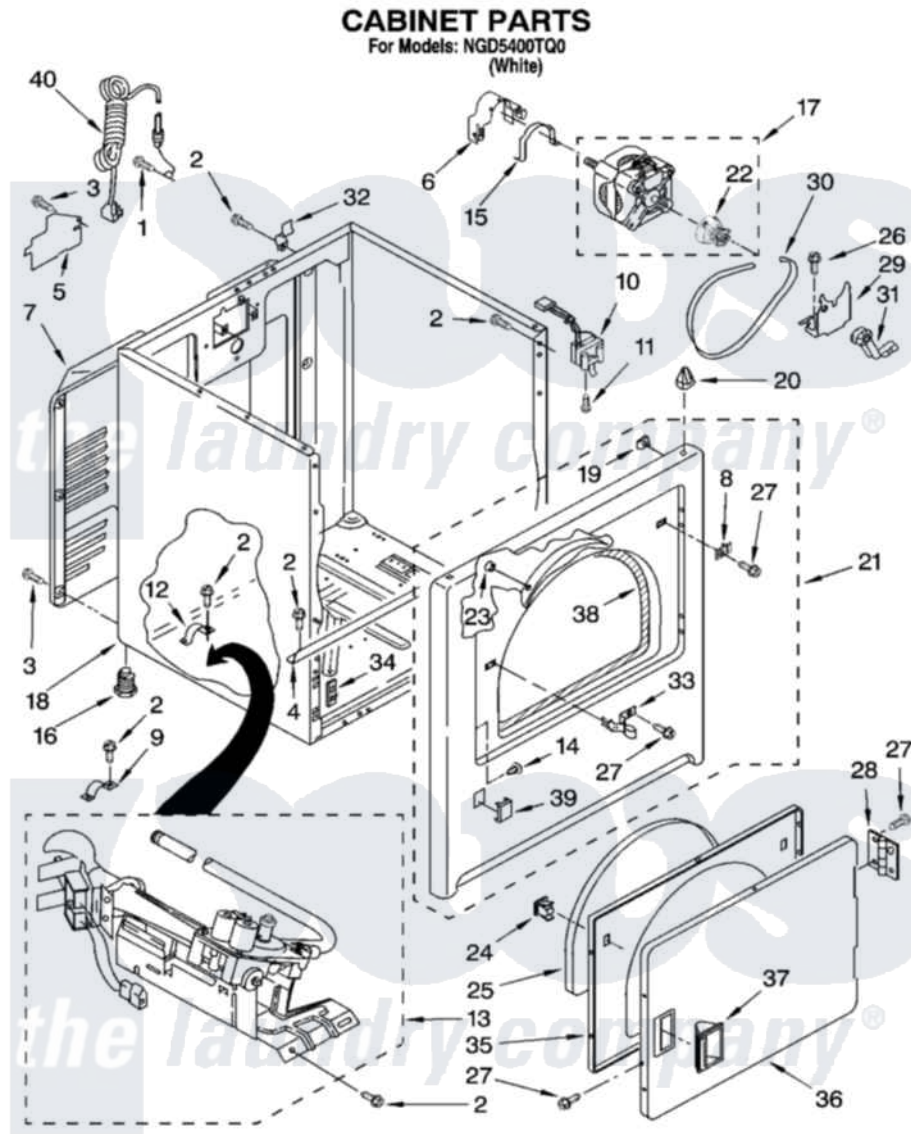

# Maytag NGD5400TQ0 02 - CABINET PARTS

IMPORTANT: All Part Numbers Listed Are Whirlpool Numbers. Source Parts Through Whirlpool.

W10133609

3

Maytag [Residential Maytag NGD5400TQ0 Dryer Parts](#) Parts Diagram 02 - CABINET PARTS

[Click on the part number to view part](#)

Item	Original Part Number	Replaced By	Status	Part Description
1	697776	<a href="#">4331106</a>		Screw, No.10-32 X 7/16
2	343641	<a href="#">681414</a>		Screw, 10AB X 1/2
3	<a href="#">693995</a>			Screw, Hex Head
4	<a href="#">8541400</a>			Bracket, Cabinet
5	<a href="#">3396795</a>			Cover, Terminal Block
6	<a href="#">3404162</a>			Clamp, Motor
7	3396805	<a href="#">280043</a>		Panel-Rear
8	<a href="#">3403630</a>			Plug, Strike Hole
9	<a href="#">3980175</a>			Clamp, Elbow
10	<a href="#">3406107</a>			Door Switch Assembly
11	697773	<a href="#">3395530</a>		Screw
12	<a href="#">341029</a>			Clamp, Pipe Door Spring
13	8318272	<a href="#">W10465748</a>		Burner-Gas
14	<a href="#">3404413</a>			Plug, Hinge Hole
15	<a href="#">660658</a>			Clamp, Motor Mounting 343481 685441
16	3392100	<a href="#">49621</a>		Feet-Leveling