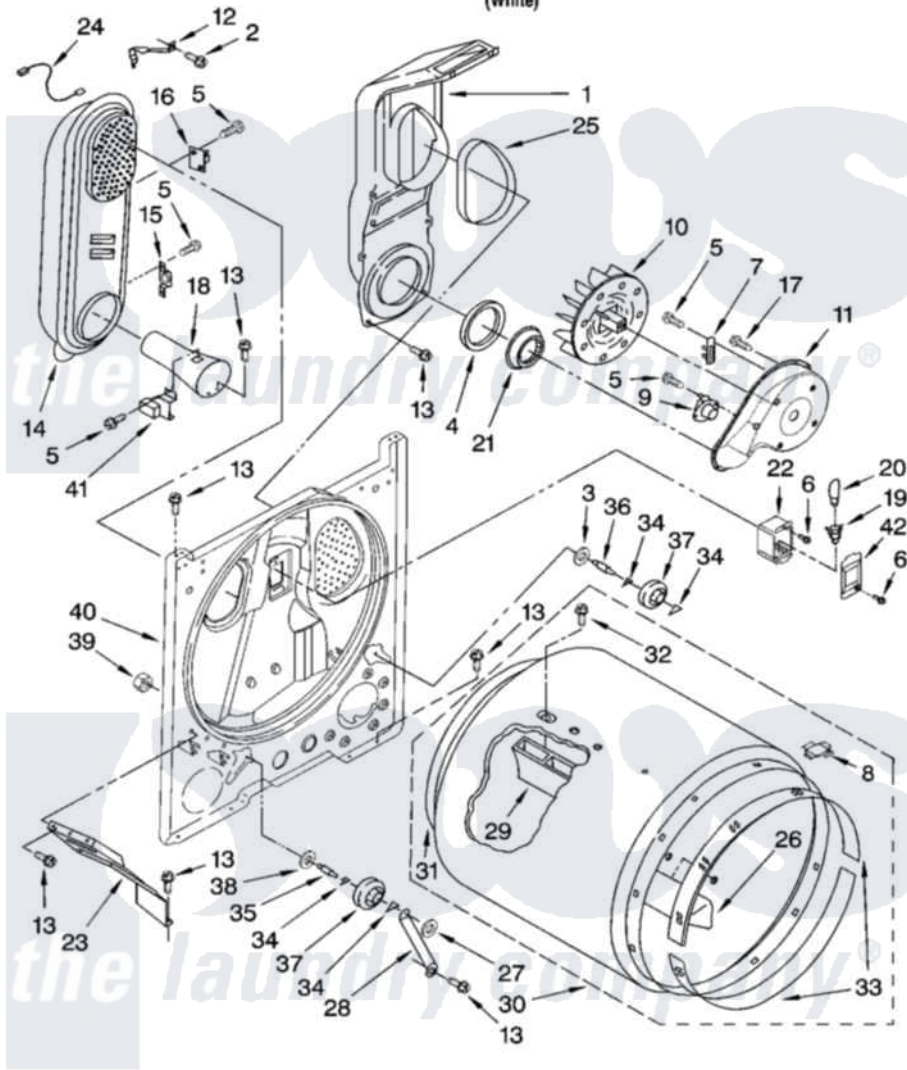

# Maytag NGD5400TQ0 03 - BULKHEAD PARTS

## BULKHEAD PARTS

For Models: NGD5400TQ0  
(White)

IMPORTANT: All Part Numbers Listed Are Whirlpool Numbers. Source Parts Through Whirlpool.

W10133609

5

Maytag [Residential Maytag NGD5400TQ0 Dryer Parts](#) Parts Diagram 03 - BULKHEAD PARTS

[Click on the part number to view part](#)

Item	Original Part Number	Replaced By	Status	Part Description
1	<a href="#">348368</a>			Lint Chute Assembly
2	<a href="#">489463</a>			Screw, 8-18 X 1/16
3	<a href="#">3388703</a>			Washer, Support
4	<a href="#">347139</a>			Seal, Lint Chute
5	<a href="#">90767</a>			Screw, 8A X 3/8 HeX Washer Head Tapping
6	487909	<a href="#">488729</a>		Screw
7	<a href="#">3392519</a>			Thermal Limiter
8	<a href="#">8066086</a>			Plug, Drum Hole
9	<a href="#">3387134</a>			Thermostat, Internal-Bias
10	<a href="#">694089</a>			Wheel, Blower
11	<a href="#">8577230</a>			Housing, Blower
12	3398161			CLIP
13	343641	<a href="#">681414</a>		Screw, 10AB X 1/2
14	8530285	<a href="#">279980</a>		Box
15	<a href="#">3403140</a>			Thermostat, High-Limit 205F
16	<a href="#">280010</a>			Kit, Thermal Cut-Off