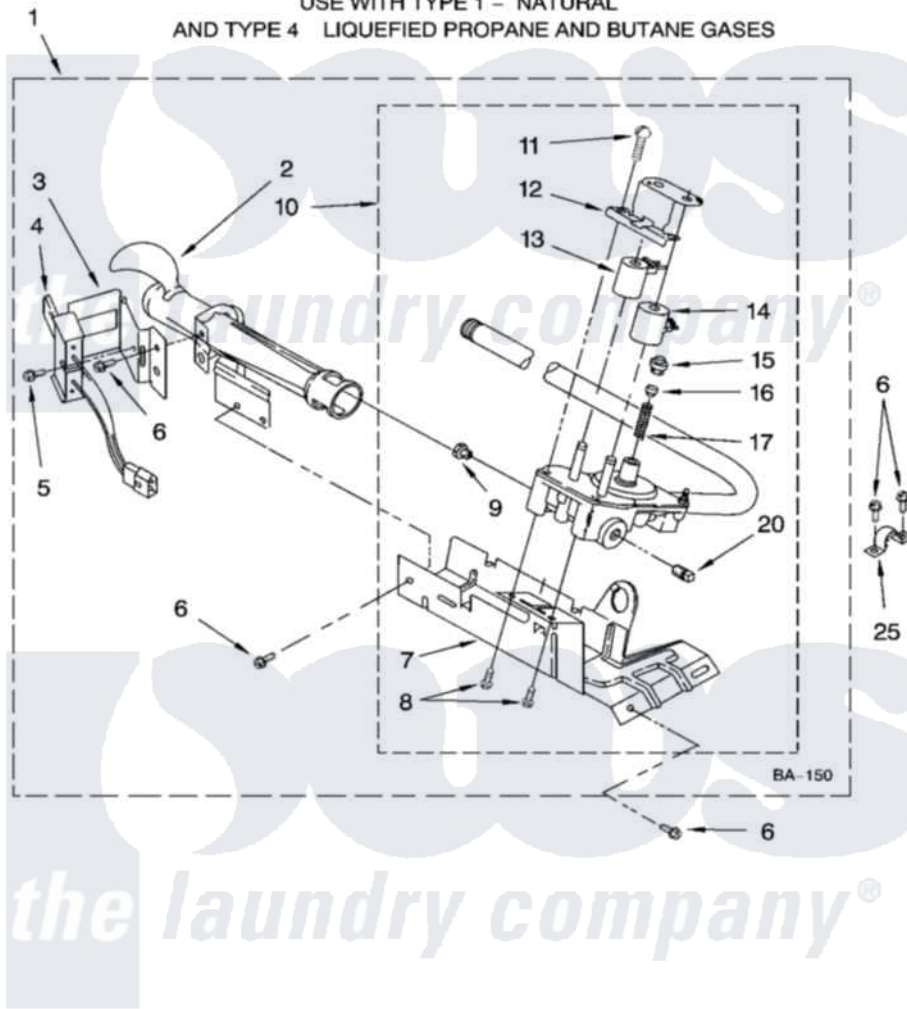

**Maytag NGD5400TQ0 04 - 8318272 BURNER ASSEMBLY, OPTIONAL PARTS (NOT INCLUDED)**

**8318272 BURNER ASSEMBLY**

For Models: NGD5400TQ0  
(White)

USE WITH TYPE 1 - NATURAL  
AND TYPE 4 LIQUEFIED PROPANE AND BUTANE GASES

IMPORTANT: All Part Numbers Listed Are Whirlpool Numbers. Source Parts Through Whirlpool.

W10133609

7

Maytag Residential Maytag NGD5400TQ0 Dryer Parts Parts Diagram 04 - 8318272 BURNER ASSEMBLY, OPTIONAL PARTS (NOT INCLUDED)

Click on the part number to view part

Item	Original Part Number	Replaced By	Status	Part Description
1	8318272	<a href="#">W10465748</a>		Burner-Gas
2	688617	<a href="#">693140</a>		Burner
3	<a href="#">694298</a>			Bracket, Ignitor
4	686590	<a href="#">279311</a>		Ignitor
5	<a href="#">3393909</a>			Screw, 8-32 X 7/8
6	343641	<a href="#">681414</a>		Screw, 10AB X 1/2
7	693986			Base, Burner
8	<a href="#">3387057</a>			Screw, 10-16 X 1/2 Orifice, Burner
9	<a href="#">234826</a>			Orifice, Burner Type 1
"	<a href="#">229742</a>			Orifice, Burner
"	<a href="#">234868</a>			Orifice, Burner
10	8318277	<a href="#">W10337269</a>		Valve-Gas
11	<a href="#">694421</a>			Screw, Bracket Mounting
12	<a href="#">694538</a>			Bracket, Shunt