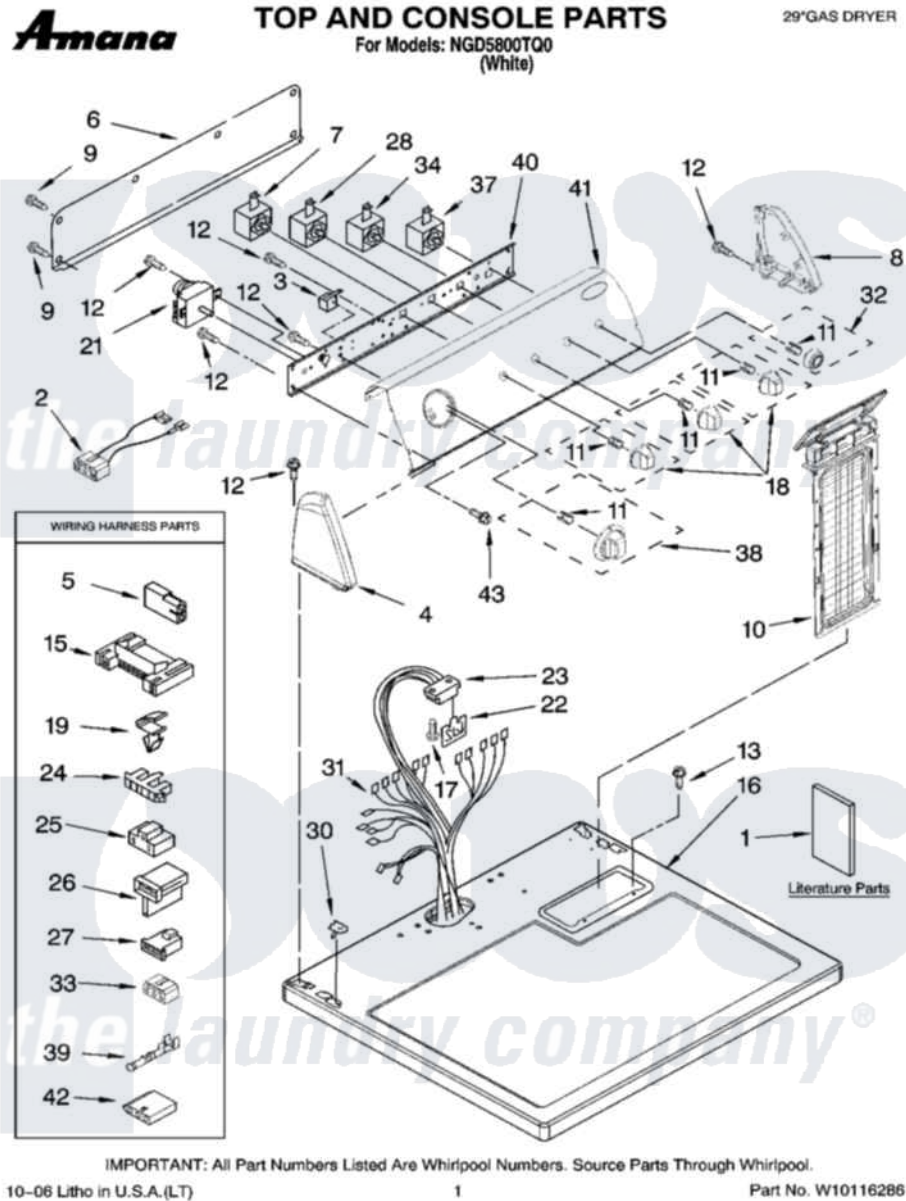

Maytag NGD5800TQ0 01 - TOP AND CONSOLE PARTS

Maytag Residential Maytag NGD5800TQ0 Dryer Parts Parts Diagram 01 - TOP AND CONSOLE PARTS
Click on the part number to view part

Item	Original Part Number	Replaced By	Status	Part Description
1	W10088971		Not Available	Instructions, Installation
"	W10089173		Not Available	Sheet, Cycle Feature
"	W10088771		Not Available	Use & Care Guide
"	3406668		Not Available	Wiring Diagram
2	3401695			Wire, Jumper Buzzer
3	694419			Mini-Buzzer
4	8271365	279962		Endcap
5	717252			Receptacle, Terminal
6	8274261			Do-It-Yourself Repair Manuals
7	3405155			Switch, Temperature
8	8271359	279962		Endcap
9	693995			Screw, Hex Head
10	8558463			HANdle And Lint Screen Assembly
11	8536939			Clip, Knob
12	8533971	90767		Screw, 8A X 3/8 HeX Washer Head Tapping

13	688983	487240	Screw, For Mtg. Service Capacitor
15	3395683		Receptacle, Multi-Terminal
16	8557930	8563985	Top
17	359625	487240	Screw, For Mtg. Service Capacitor
18	W10110047		Knob, Control
19	3394427		Clip-Harness
21	3406725		Timer Assembly
22	8558178		Control, Electronic
23	3391885		Connector, Edge
24	3397269		Connector, Timer
25	3401144		Connector
26	3403499		Connector, 2-Position
27	3403498		Connector, 3-Position
28	3405152		Switch, Wrinkle Shield
30	357213		Nut, Push-In
31	8299891		Harness, Wiring
32	W10110049		Knob, Push-To-Start
33	3347243		Block, Disconnect
34	3405154		Switch Rotary
37	3398094		Switch, Push To Start
38	W10110048		Timer Knob Assembly
39	94614		Terminal
40	8271418		Bracket, Control
41	W10086671		Panel, Control
42	3936144		Do-It-Yourself Repair Manuals
43	8533951	3400859	Screw, Grounding