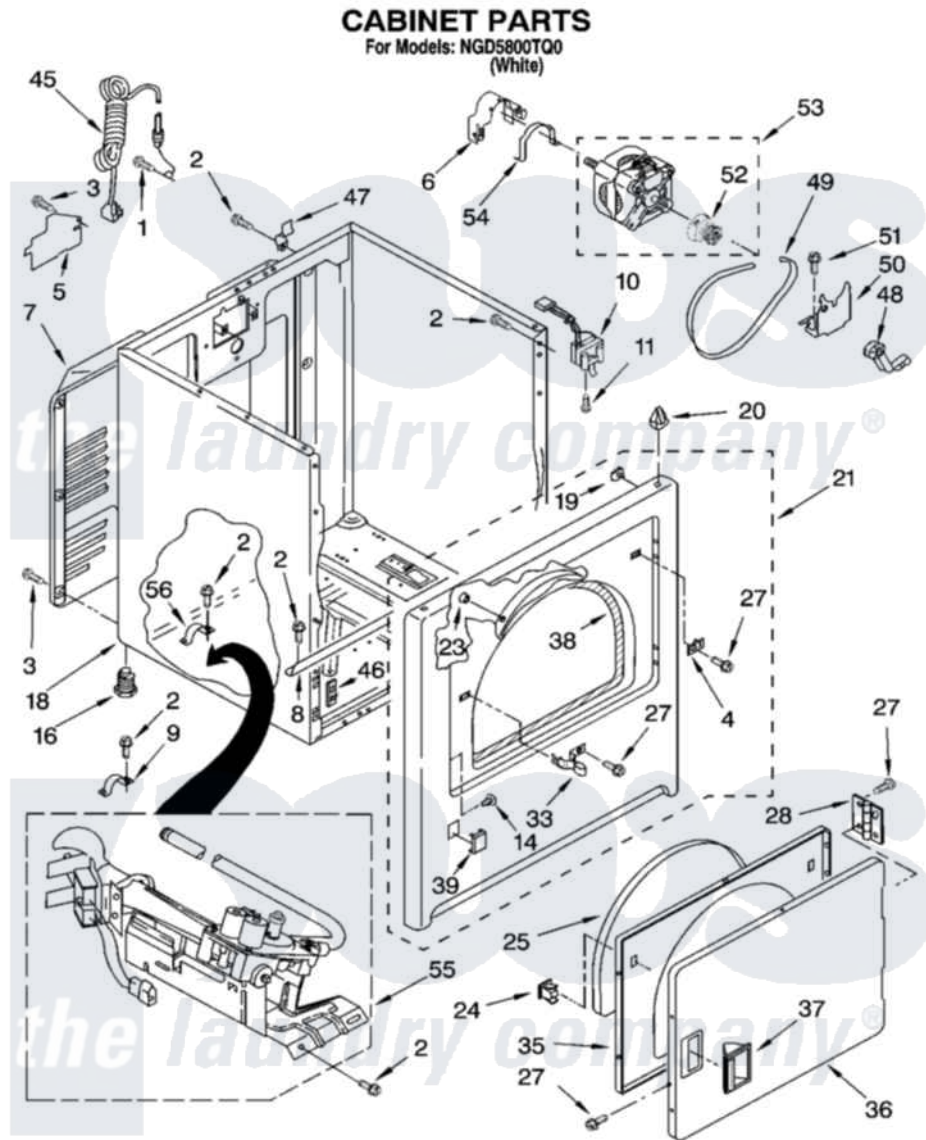

# Maytag NGD5800TQ0 02 - CABINET PARTS

IMPORTANT: All Part Numbers Listed Are Whirlpool Numbers. Source Parts Through Whirlpool.

W10116286

3

Maytag [Residential Maytag NGD5800TQ0 Dryer Parts](#) Parts Diagram 02 - CABINET PARTS

[Click on the part number to view part](#)

Item	Original Part Number	Replaced By	Status	Part Description
1	697776	<a href="#">4331106</a>		Screw, No.10-32 X 7/16
2	343641	<a href="#">681414</a>		Screw, 10AB X 1/2
3	<a href="#">693995</a>			Screw, Hex Head
4	<a href="#">3403630</a>			Plug, Strike Hole
5	<a href="#">3396795</a>			Cover, Terminal Block
6	<a href="#">3404162</a>			Clamp, Motor
7	3396805	<a href="#">280043</a>		Panel-Rear
8	<a href="#">8541400</a>			Bracket, Cabinet
9	<a href="#">3980175</a>			Clamp, Elbow
10	<a href="#">3406107</a>			Door Switch Assembly
11	697773	<a href="#">3395530</a>		Screw
14	<a href="#">3404413</a>			Plug, Hinge Hole
16	3392100	<a href="#">49621</a>		Feet-Leveling
"	<a href="#">279810</a>			Foot-Optional
18	8530603	<a href="#">8533643</a>		Cabinet
19	<a href="#">98234</a>			Clip, U-Bend