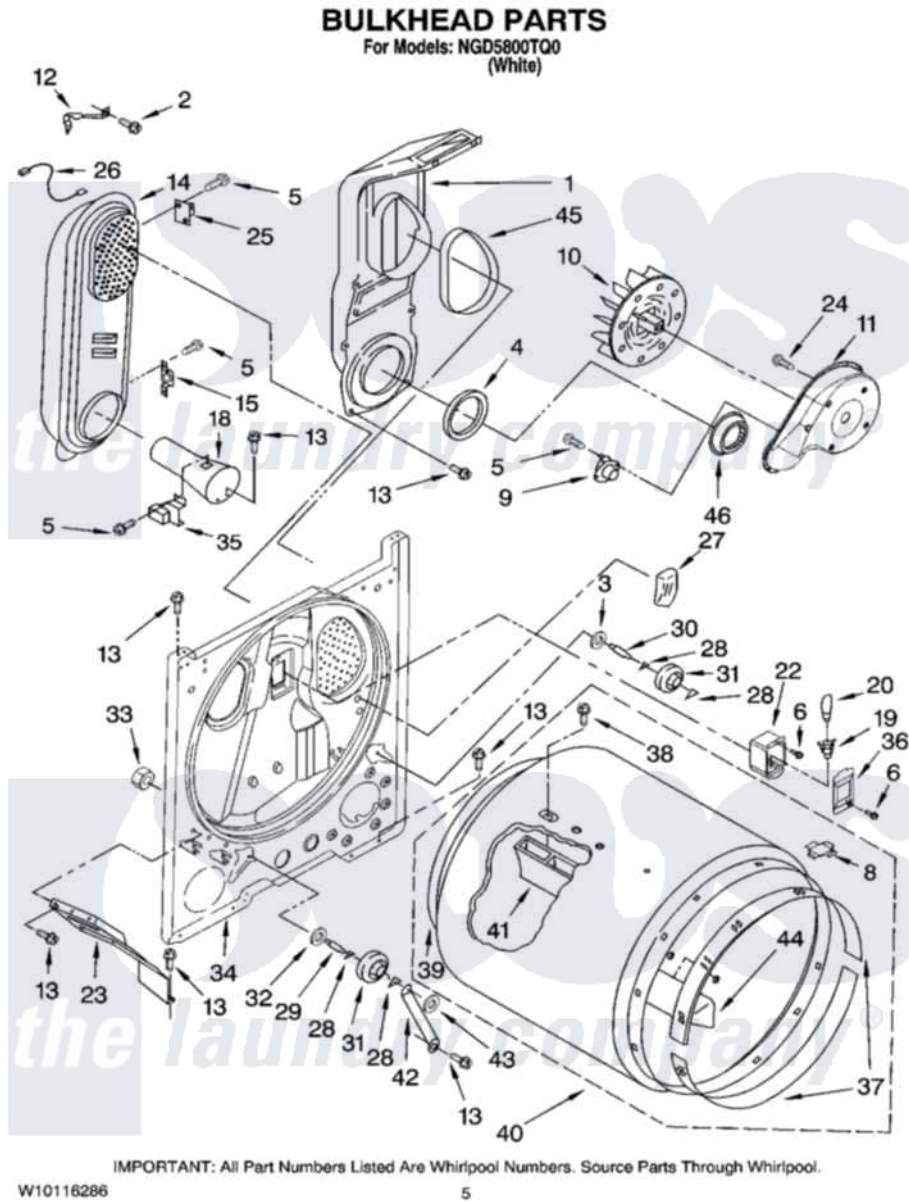

# Maytag NGD5800TQ0 03 - BULKHEAD PARTS

Maytag [Residential Maytag NGD5800TQ0 Dryer Parts](#) Parts Diagram 03 - BULKHEAD PARTS  
Click on the part number to view part

Item	Original Part Number	Replaced By	Status	Part Description
1	<a href="#">348368</a>			Lint Chute Assembly
2	<a href="#">489463</a>			Screw, 8-18 X 1/16
3	<a href="#">3388703</a>			Washer, Support
4	<a href="#">347139</a>			Seal, Lint Chute
5	<a href="#">90767</a>			Screw, 8A X 3/8 HeX Washer Head Tapping
6	487909	<a href="#">488729</a>		Screw
8	<a href="#">8066086</a>			Plug, Drum Hole
9	<a href="#">8318268</a>			Thermostat, Internal-Bias
10	<a href="#">694089</a>			Wheel, Blower
11	<a href="#">8577230</a>			Housing, Blower
12	3398161			CLIP
13	343641	<a href="#">681414</a>		Screw, 10AB X 1/2
14	8530285	<a href="#">279980</a>		Box
15	<a href="#">3403140</a>			Thermostat, High-Limit 205F
18	<a href="#">8066049</a>			Funnel, Burner Light
19	3403634	<a href="#">W10136369</a>		Socket, Drum Light Assembly