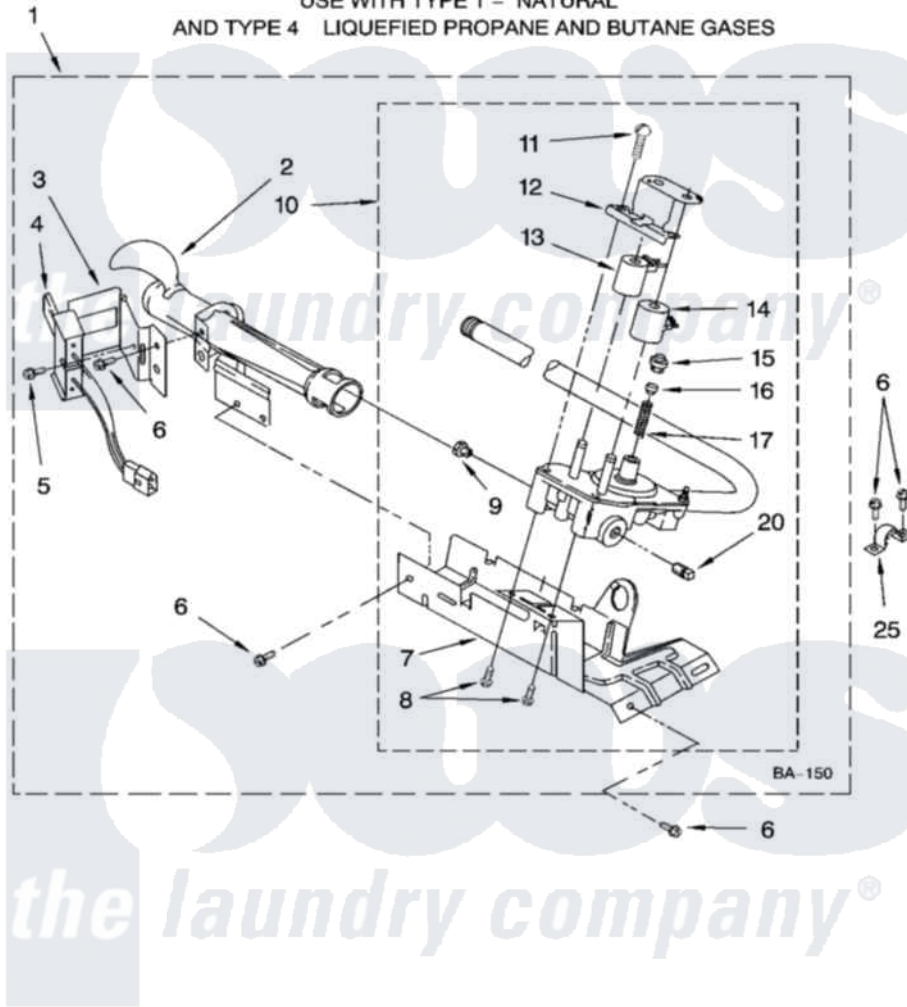

Maytag NGD5800TQ0 04 - 8318272 BURNER ASSEMBLY, OPTIONAL PARTS (NOT INCLUDED)

8318272 BURNER ASSEMBLY

For Models: NGD5800TQ0
(White)

USE WITH TYPE 1 - NATURAL
AND TYPE 4 LIQUEFIED PROPANE AND BUTANE GASES

IMPORTANT: All Part Numbers Listed Are Whirlpool Numbers. Source Parts Through Whirlpool.

W10118286

7

Maytag [Residential Maytag NGD5800TQ0 Dryer Parts](#) Parts Diagram 04 - 8318272 BURNER ASSEMBLY, OPTIONAL PARTS (NOT INCLUDED)

[Click on the part number to view part](#)

| Item | Original Part Number | Replaced By | Status | Part Description |
|------|-------------------------|---------------------------|--------|------------------------------------|
| 1 | 8318272 | W10465748 | | Burner-Gas |
| 2 | 688617 | 693140 | | Burner |
| 3 | 694298 | | | Bracket, Ignitor |
| 4 | 686590 | 279311 | | Ignitor |
| 5 | 3393909 | | | Screw, 8-32 X 7/8 |
| 6 | 343641 | 681414 | | Screw, 10AB X 1/2 |
| 7 | 693986 | | | Base, Burner |
| 8 | 3387057 | | | Screw, 10-16 X 1/2 Orifice, Burner |
| 9 | 234826 | | | Orifice, Burner Type 1 |
| " | 229742 | | | Orifice, Burner |
| " | 234868 | | | Orifice, Burner |
| 10 | 8318277 | W10337269 | | Valve-Gas |
| 11 | 694421 | | | Screw, Bracket Mounting |
| 12 | 694538 | | | Bracket, Shunt |