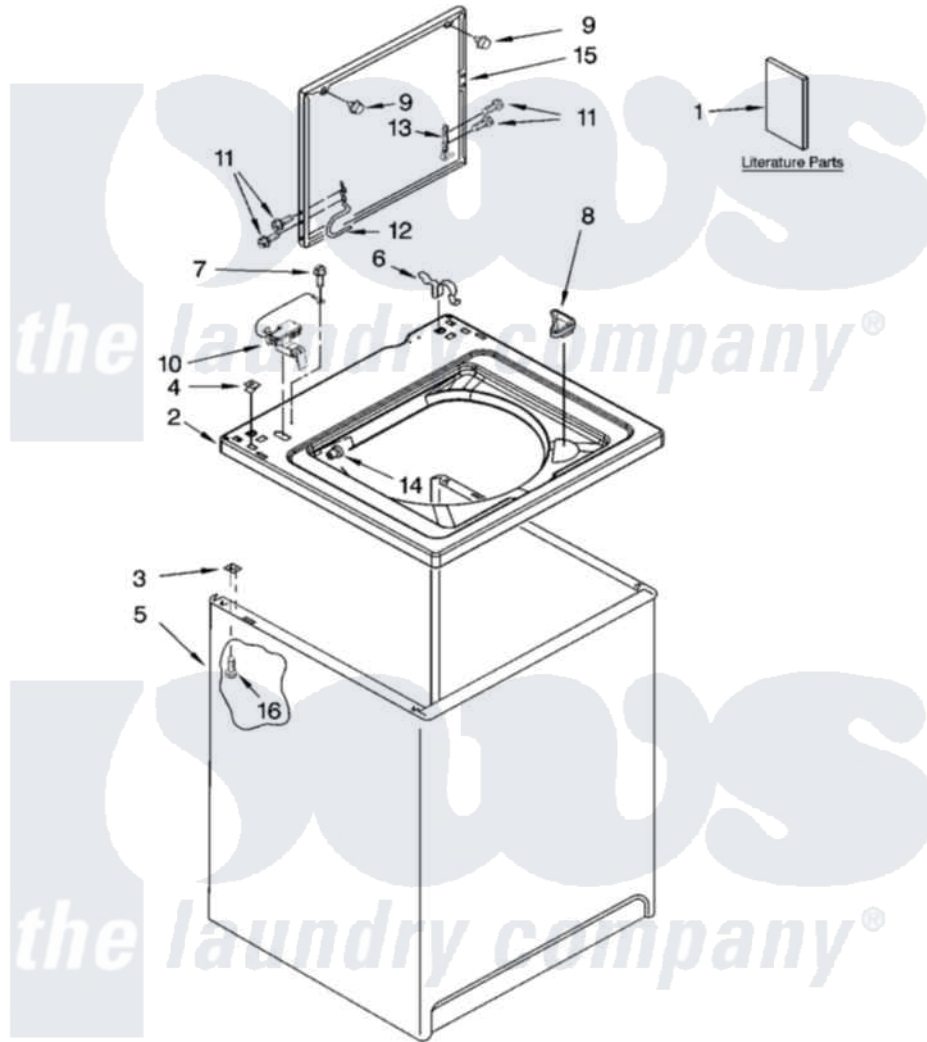

Maytag NTW4500VQ0 01 - TOP AND CABINET PARTS

Amana

TOP AND CABINET PARTS

For Model: NTW4500VQ0
(White)

AUTOMATIC
WASHER

6-08 Litho in U.S.A. (drd) (eeb)

1

Part No. W10210990 Rev. A

Maytag Residential Maytag NTW4500VQ0 Washer Parts Parts Diagram 01 - TOP AND CABINET PARTS

[Click on the part number to view part](#)

Item	Original Part Number	Replaced By	Status	Part Description
1	W10200331		Not Available	Installation Instructions (English/French)
"	W10200662		Not Available	Installation Instructions (Spanish)
"	W10192181		Not Available	Feature Sheet (English/French)
"	W10192182		Not Available	Feature Sheet (Spanish)
"	W10192179		Not Available	Use & Care Guide (English/French)
"	W10192180		Not Available	Use & Care Guide (Spanish)
"	8578912		Not Available	Wiring Diagram
"	W10192176		Not Available	Energy Guide
2	8318064			Top
3	62750			Spacer, Cabinet To Top (4)
4	357213			Nut, Push-In
5	63424			Cabinet
6	62780			Clip, Top And Cabinet And Rear Panel

7	3351614		Screw, Gearcase Cover Mounting
8	3362952		Dispenser, Bleach
9	9724509		Bumper, Lid
10	8318084		Switch, Lid
11	W10119872	W10119828	Screw, Lid Hinge Mounting
12	8318088		Hinge, Lid
13	91770		Hinge, Lid
14	21258		Bearing, Lid Hinge
15	8541774	W10193857	Lid
16	3390631		Screw, 10-16 X 3/8