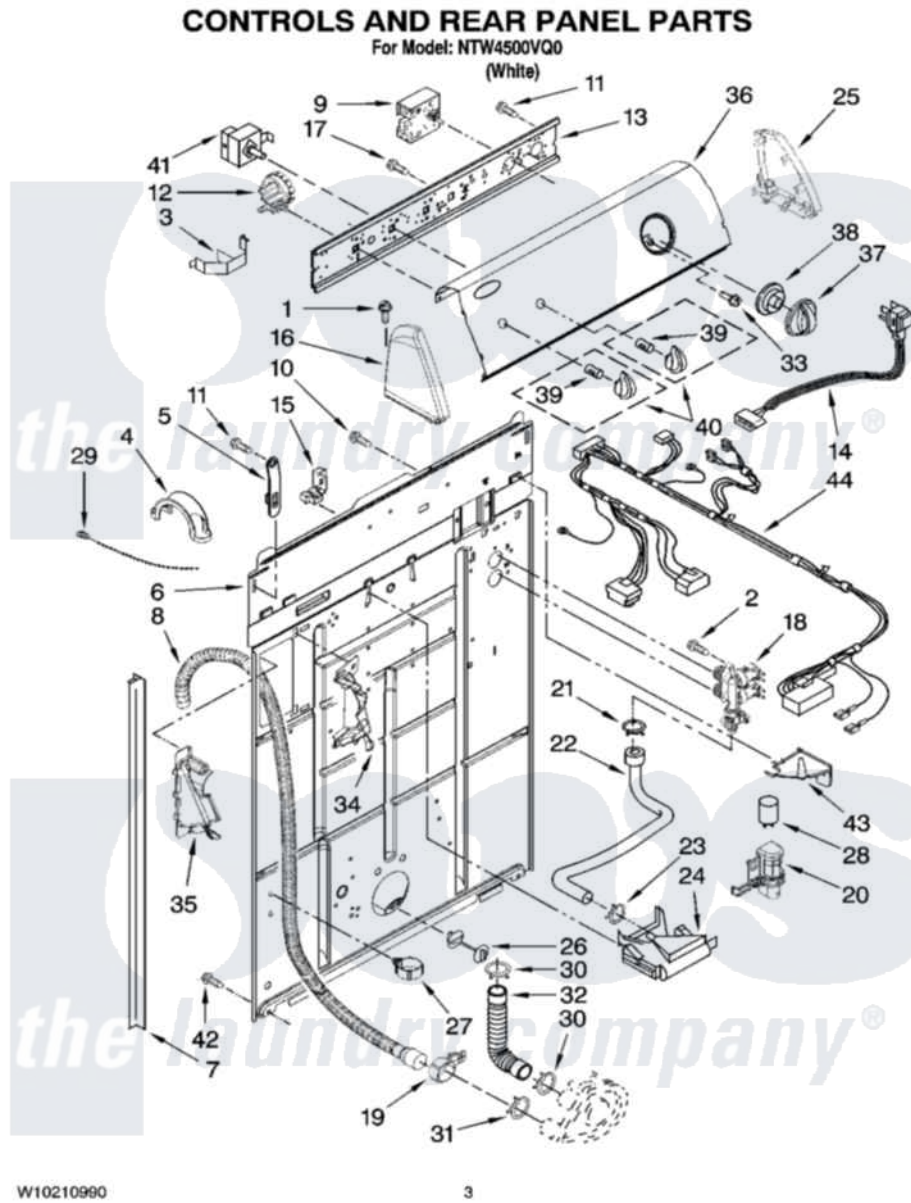

# Maytag NTW4500VQ0 02 - CONTROLS AND REAR PANEL PARTS

W10210990

3

Maytag [Residential Maytag NTW4500VQ0 Washer Parts](#) Parts Diagram 02 - CONTROLS AND REAR PANEL PARTS  
Click on the part number to view part

Item	Original Part Number	Replaced By	Status	Part Description
1	<a href="#">388326</a>			Screw, 8-18 X 1.25
2	<a href="#">9740848</a>			Screw, Mixing Valve Mounting
3	<a href="#">8055003</a>			Clip, Harness And Pressure Switch
4	<a href="#">8577378</a>			U-Bend, Drain Hose
5	<a href="#">8568314</a>			Strap, Console
6	<a href="#">8318015</a>			Panel, Rear
7	<a href="#">62747</a>			Pad, Rear Panel
8	8559373	<a href="#">W10096921</a>		Drain Hose Assembly
9	<a href="#">8572976</a>			Timer, Control
10	<a href="#">3351614</a>			Screw, Gearcase Cover Mounting
11	<a href="#">90767</a>			Screw, 8A X 3/8 HeX Washer Head Tapping
12	8577844	<a href="#">W10339251</a>		Switch-WL
13	<a href="#">3948608</a>			Bracket, Control
14	8578842	<a href="#">285800</a>		Cord-Power