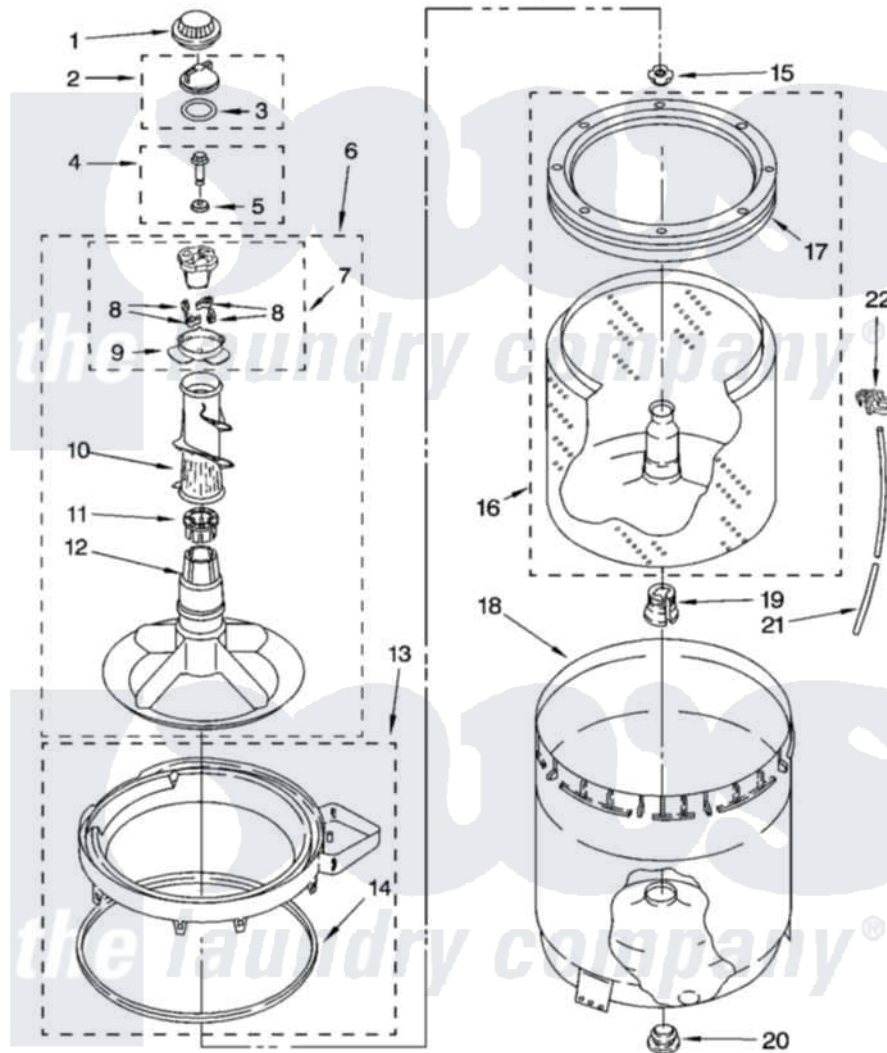

## AGITATOR, BASKET AND TUB PARTS

For Model: NTW4500VQ0  
(White)

W10210990

5

Maytag [Residential Maytag NTW4500VQ0 Washer Parts](#) Parts Diagram 03 - AGITATOR, BASKET AND TUB PARTS  
Click on the part number to view part