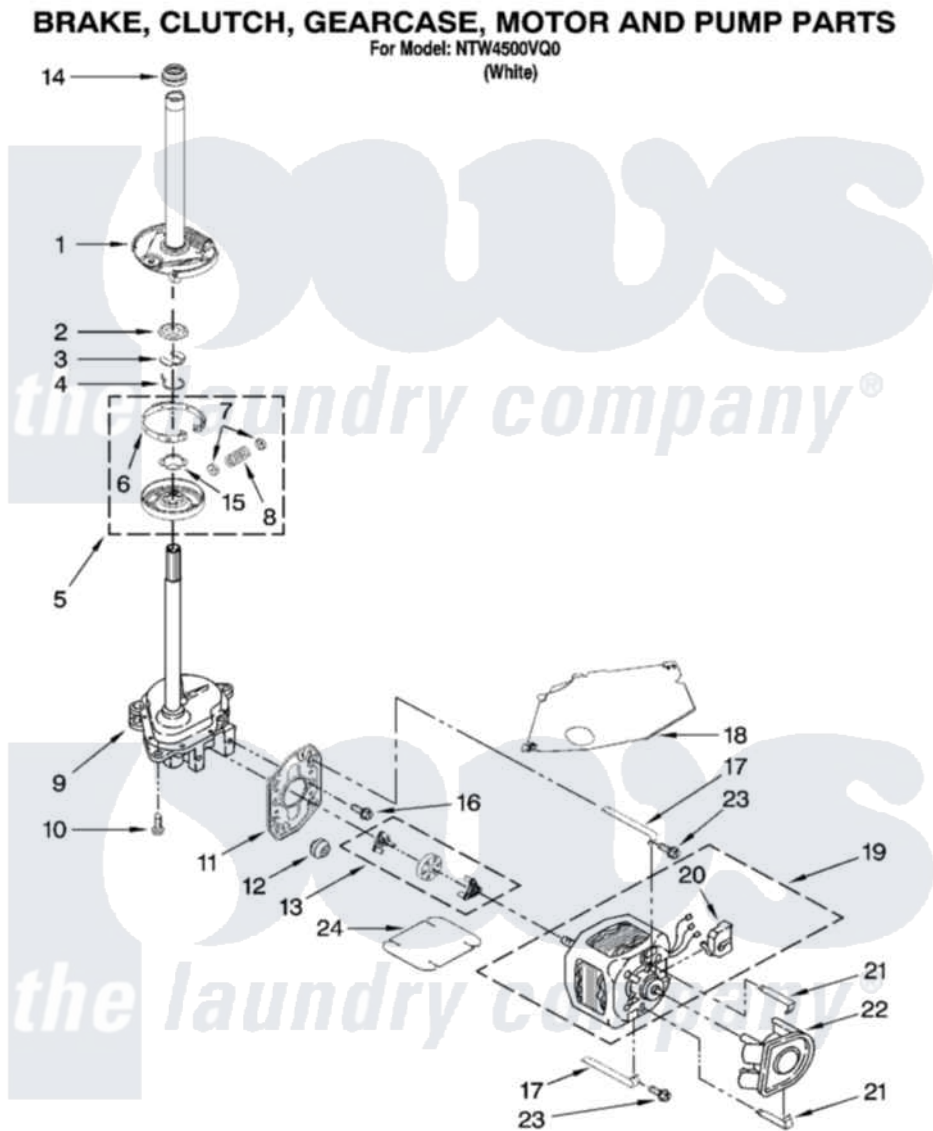

Maytag NTW4500VQ0 04 - BRAKE, CLUTCH, GEARCASE, MOTOR AND PUMP PARTS

W10210990

7

Maytag [Residential Maytag NTW4500VQ0 Washer Parts](#) Parts Diagram 04 - BRAKE, CLUTCH, GEARCASE, MOTOR AND PUMP PARTS

[Click on the part number to view part](#)

Item	Original Part Number	Replaced By	Status	Part Description
1	388952	285792		Basketdrive
2	63292			Washer, Spin Tube Thrust
3	62697	W10080230		Ring, Spin Tube Support
4	63283	285353		Ring
5	3951311	285785		Clutch
6	3951308	285790		Lining
7	62646			Cap, Clutch Spring
8	3946792			Spring And Damper Assembly
9	3360630	3360629		Gearcase
10	3357334	3400516		Screw Anti-Rattle
11	62611			Plate, Motor Mount To Gearcase
12	62691			Grommet, Motor
13	3364003	285753A		Coupling
14	8577374			Seal, Centerpost

15	3355454		Clip, Main Drive
16	3400516		Screw Anti-Rattle
17	W10086010		Retainer, Motor
18	3362089		Shield, Tub To Motor
19	8528158	661600	Motor, Main Drive
20	3952056		Switch, Main Drive Motor
21	8546127		Retainer, Pump
22	3363394		Pump
23	3387485	273556	Screw, 10-16 X 5/8
24	3946532		Shield, Motor