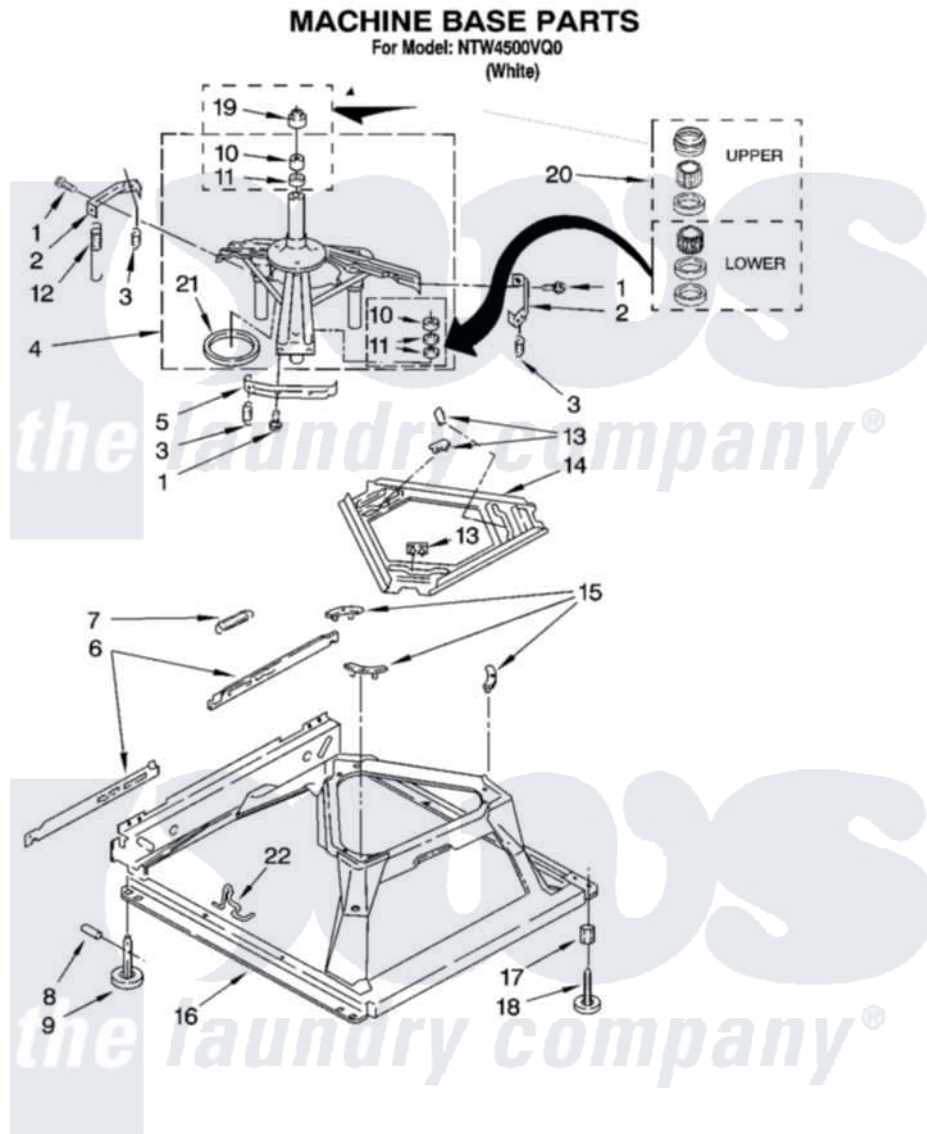

Maytag NTW4500VQ0 05 - MACHINE BASE PARTS

8

W10210990

Maytag [Residential Maytag NTW4500VQ0 Washer Parts](#) Parts Diagram 05 - MACHINE BASE PARTS
Click on the part number to view part

Item	Original Part Number	Replaced By	Status	Part Description
1	3400076			Screw, Bracket Mounting
2	64067			Bracket, Spring Outer
3	63907			Spring, Suspension
4	8575214	280184		Support
5	64065			Bracket, Spring Outer
6	63466			Link, Leveling Mechanism
7	62597	8316845		Spring
8	62837			Pin, Knurled
9	62596	285244		Feet-Leveling
10	8546455			Bearing, Centerpost
11	357409	359449		Seal, Agitator Shaft
12	8534035	285901		Spring
13	62568	285219		Pad
14	3946509			Plate, Suspension
15	3363660	285744		Pad
16	3946512	285771		Base

17	3359452	Nut, Lock
18	W10001130	Foot, Leveling
19	8577376	Seal, Centerpost
20	285203	Centerpost Bearing Kit
21	63134	Ring, Sound Deadening
22	W10145155	Retainer, Suspension Spring