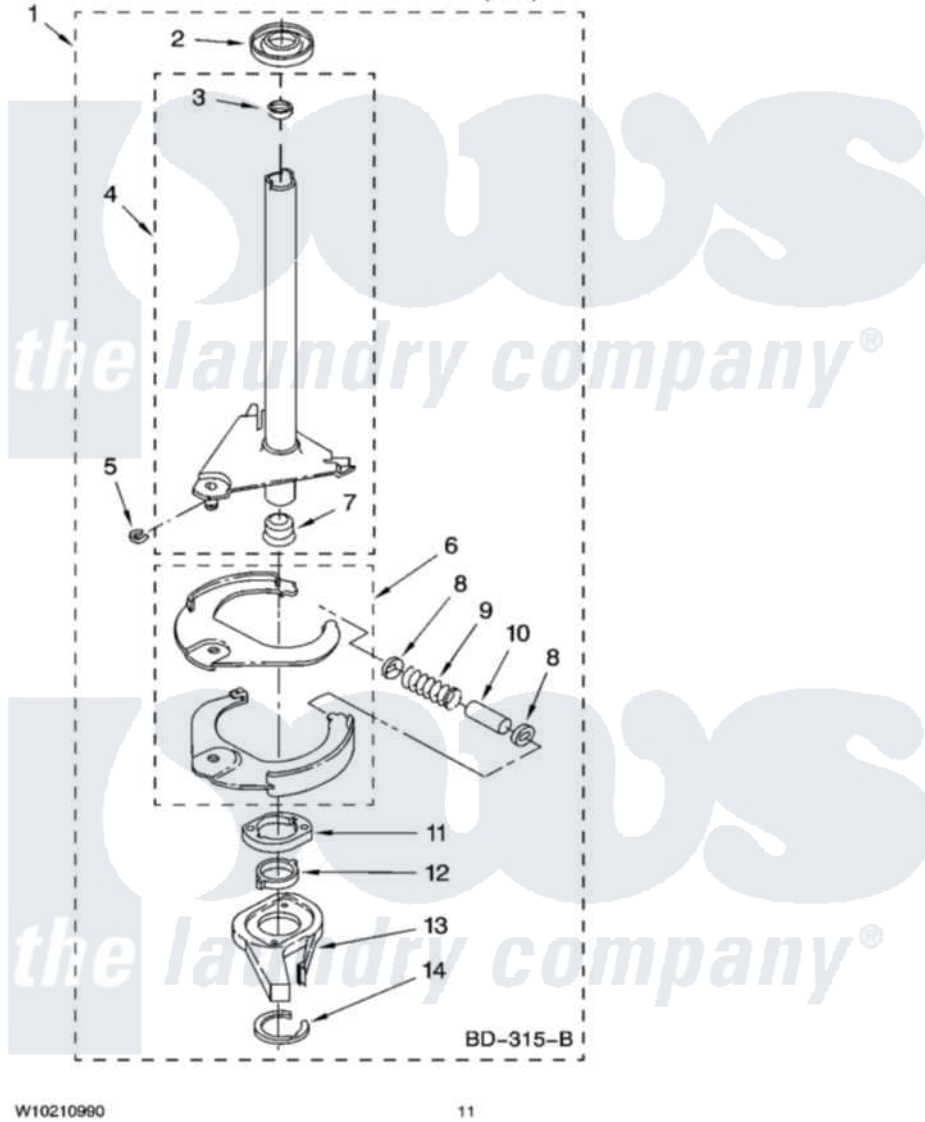

Maytag NTW4500VQ0 07 - BRAKE AND DRIVE TUBE PARTS

BRAKE AND DRIVE TUBE PARTS

For Model: NTW4500VQ0
(White)

W10210990

11

Maytag [Residential Maytag NTW4500VQ0 Washer Parts](#) Parts Diagram 07 - BRAKE AND DRIVE TUBE PARTS
Click on the part number to view part

Item	Original Part Number	Replaced By	Status	Part Description
1	388952	285792		Basketdrive
2	62658			Ring, Thrust
3	356427			Seal, Spin Pinion
4	64027	64208		Tube-Spin
5	64035	W10083190		Ring, Retaining
6	64232	285438		Shoe-Brake
7	62703	8546462		"T" Bearing, Spin Tube
8	3353956	285658		Sleeve
9	387806		Not Available	Spring, Brake
10	3355360	285658		Sleeve
11	661516	8546461		Cam, Brake Release
12	63022			Sleeve, Cam
13	64194	285790		Lining
14	90368	W10083200		Ring, Retaining
NI	BLANK		Not Available	FOLLOWING PARTS NOT ILLUSTRATED
"	285208			Lubricant