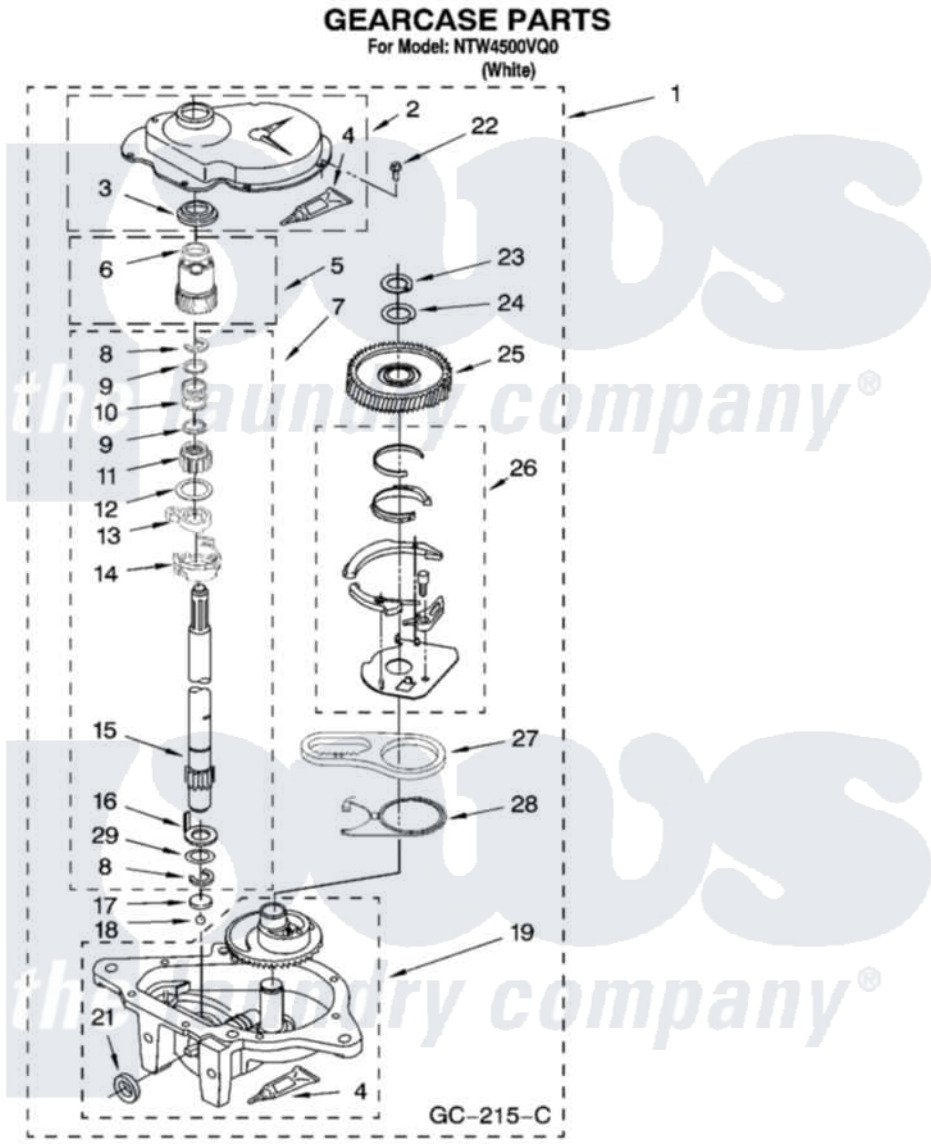

**Maytag NTW4500VQ0 08 - GEARCASE PARTS, OPTIONAL PARTS (NOT INCLUDED)**

Maytag Residential Maytag NTW4500VQ0 Washer Parts Parts Diagram 08 - GEARCASE PARTS, OPTIONAL PARTS (NOT INCLUDED)

Click on the part number to view part

Item	Original Part Number	Replaced By	Status	Part Description
1	3360630	<a href="#">3360629</a>		Gearcase
2	<a href="#">285202</a>			Cover, Gearcase
3	<a href="#">3349985</a>			Seal, Gearcase Cover
4	<a href="#">285195</a>			Sealer Sealer, Gasket
5	63320	<a href="#">285362</a>		Gear and Pinion
6	<a href="#">356427</a>			Seal, Spin Pinion
7	<a href="#">389387</a>			Shaft, Agitator
8	90369		Not Available	Ring, Retaining (2)
9	<a href="#">62677</a>			Retainer, Spring
10	<a href="#">62676</a>			Spring, Agitator
11	63273	<a href="#">285509</a>		Shaft, Agitator
12	<a href="#">62619</a>			Washer, Agitator Gear
13	62580	<a href="#">285206</a>		Cam-Agitator
14	62581	<a href="#">285206</a>		Cam-Agitator
15	<a href="#">285509</a>			Shaft, Agitator