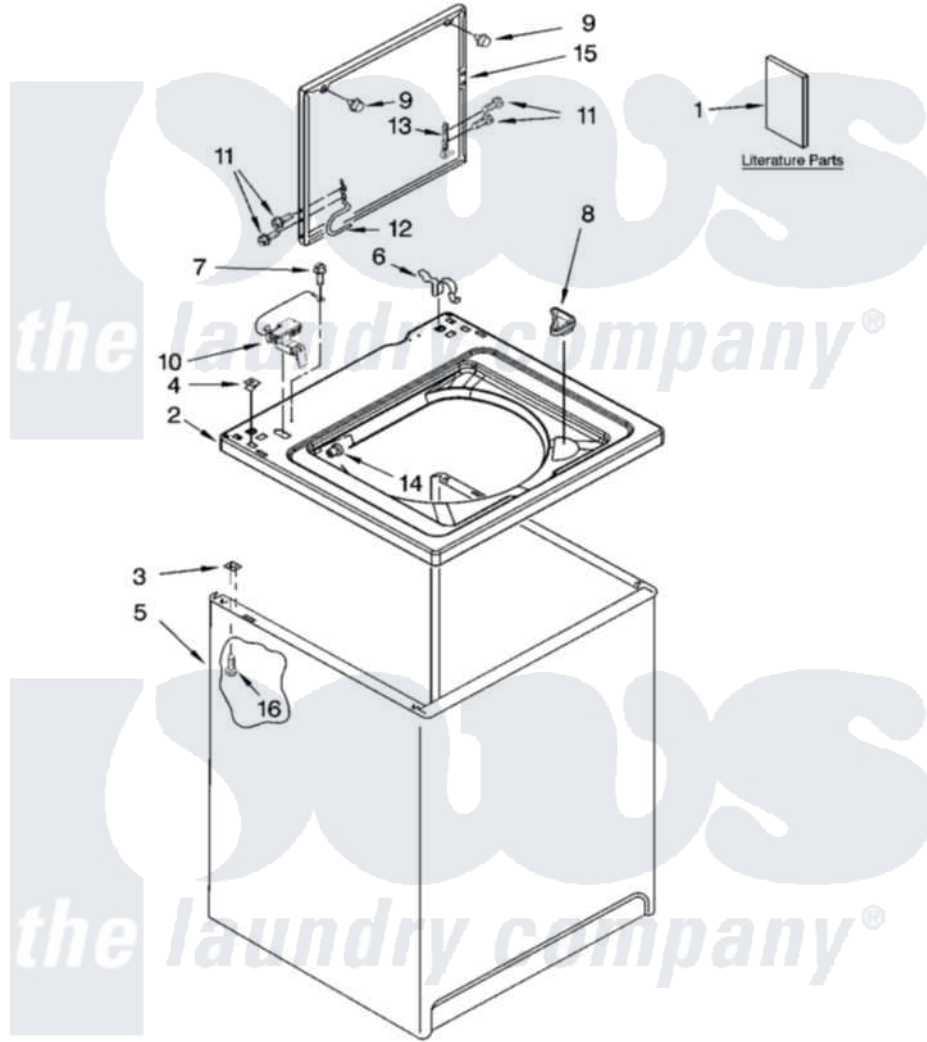

Maytag NTW4500VQ1 01 - TOP AND CABINET PARTS

Amana

TOP AND CABINET PARTS

For Model: NTW4500VQ1
(White)

AUTOMATIC
WASHER

11-08 Litho in U.S.A. (drd)(bay)

1

Part No. W10239510 Rev. A

Maytag Residential Maytag NTW4500VQ1 Washer Parts Parts Diagram 01 - TOP AND CABINET PARTS
Click on the part number to view part

Item	Original Part Number	Replaced By	Status	Part Description
1	W10200331		Not Available	Installation Instructions (English/French)
"	W10200662		Not Available	Installation Instructions (Spanish)
"	W10192181		Not Available	Feature Sheet (English/French)
"	W10192182		Not Available	Feature Sheet (Spanish)
"	W10192187		Not Available	Use & Care Guide (English/French)
"	W10192188		Not Available	Use & Care Guide (Spanish)
"	W10199994		Not Available	Wiring Diagram
"	W10192183		Not Available	Energy Guide
2	8318064			Top
3	62750			Spacer, Cabinet To Top (4)
4	357213			Nut, Push-In
5	63424			Cabinet
6	62780			Clip, Top And Cabinet And Rear Panel

7	3351614		Screw, Gearcase Cover Mounting
8	3362952		Dispenser, Bleach
9	9724509		Bumper, Lid
10	8318084		Switch, Lid
11	W10119872	W10119828	Screw, Lid Hinge Mounting
12	8318088		Hinge, Lid
13	91770		Hinge, Lid
14	21258		Bearing, Lid Hinge
15	8541774	W10193857	Lid
16	3390631		Screw, 10-16 X 3/8