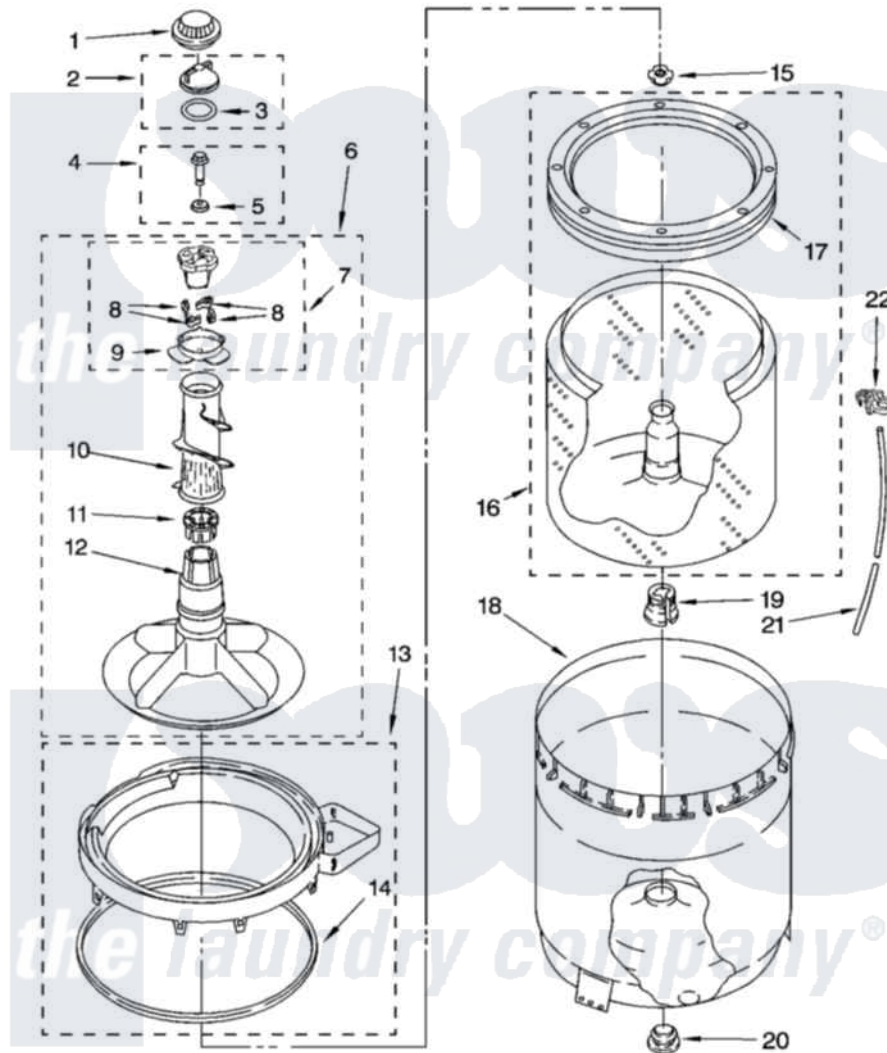

# Maytag NTW4500VQ1 03 - AGITATOR, BASKET AND TUB PARTS

## AGITATOR, BASKET AND TUB PARTS

For Model: NTW4500VQ1  
(White)

W10239510

5

Maytag [Residential Maytag NTW4500VQ1 Washer Parts](#) Parts Diagram 03 - AGITATOR, BASKET AND TUB PARTS  
Click on the part number to view part

Item	Original Part Number	Replaced By	Status	Part Description
1	<a href="#">3355758</a>			Cap, Agitator
2	3354733	<a href="#">W10074580</a>		Cap, Barrier
3	<a href="#">W10072840</a>			Fabric Softener
4	<a href="#">358237</a>			Screw And Washer
5	<a href="#">3949550</a>			Washer
6	3348117	<a href="#">285565</a>		Agitator
7	3363663	<a href="#">285811</a>		Cam-Agitator
8	3366877	<a href="#">80040</a>		Dog-Agitator
9	<a href="#">3363661</a>			Bearing, Driven Cam
10	<a href="#">3348752</a>			Mover, Clothes
11	3350389	<a href="#">285587</a>		Washer
12	<a href="#">3347288</a>			Agitator
13	<a href="#">W10093698</a>			Tub Ring And Gasket
14	<a href="#">3976308</a>			Gasket, Tub Ring
15	<a href="#">21366</a>			Nut, Spanner
16	8526016	<a href="#">W10389328</a>		Clothes Container, Assembly

17	<a href="#">387240</a>		Ring, Balance
18	<a href="#">63849</a>		Strain Relief, Power Cord
19	<a href="#">389140</a>		Tub Block, Basket Drive
20	<a href="#">383727</a>		Gasket, Centerpodt
21	3347780	<a href="#">353244</a>	Hose, Pressure Switch
22	<a href="#">2219077</a>		Clip, Pressure Switch Hose