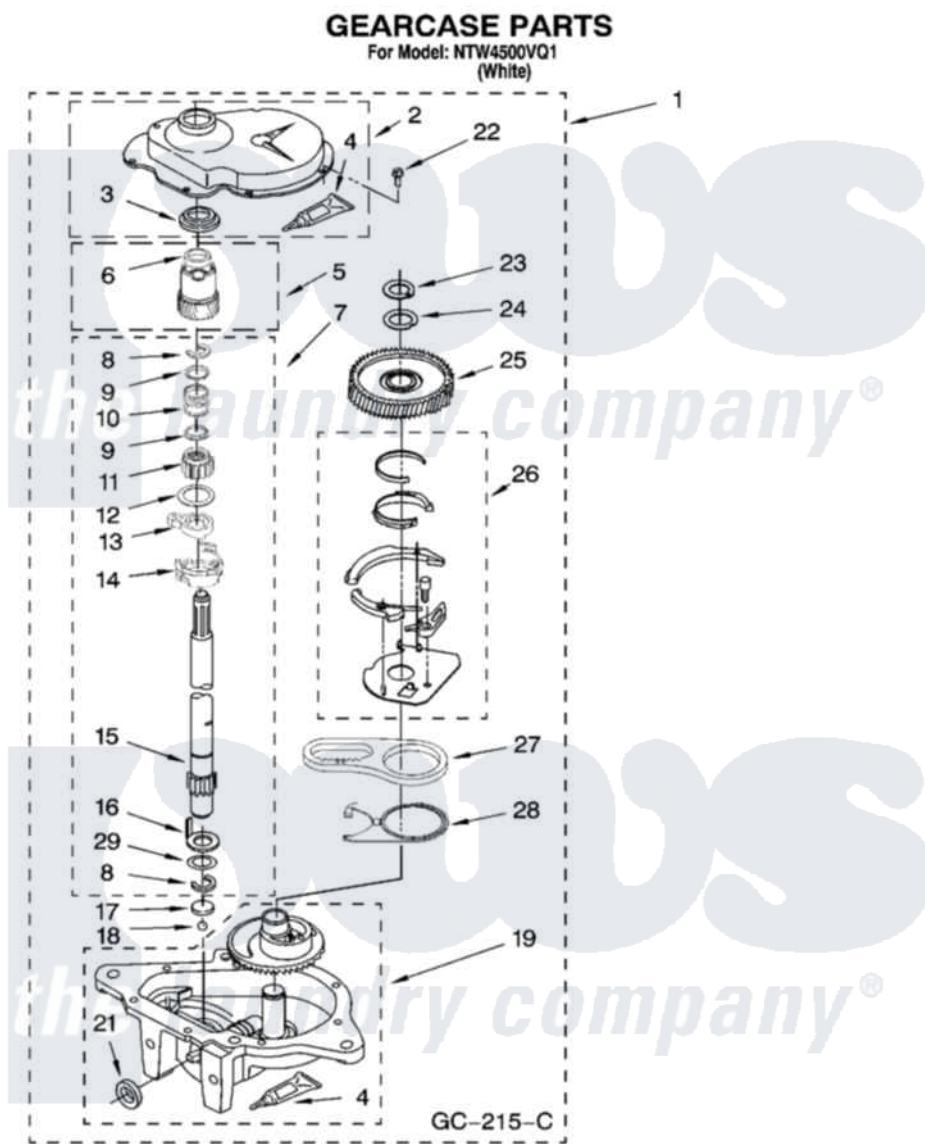

Maytag NTW4500VQ1 08 - GEARCASE PARTS, OPTIONAL PARTS (NOT INCLUDED)

12

W10239510

Maytag Residential Maytag NTW4500VQ1 Washer Parts Parts Diagram 08 - GEARCASE PARTS, OPTIONAL PARTS (NOT INCLUDED)

Click on the part number to view part

Item	Original Part Number	Replaced By	Status	Part Description
1	3360630	3360629		Gearcase
2	285202			Cover, Gearcase
3	3349985			Seal, Gearcase Cover
4	285195			Sealer Sealer, Gasket
5	63320	285362		Gear and Pinion
6	356427			Seal, Spin Pinion
7	389387			Shaft, Agitator
8	90369		Not Available	Ring, Retaining (2)
9	62677			Retainer, Spring
10	62676			Spring, Agitator
11	63273	285509		Shaft, Agitator
12	62619			Washer, Agitator Gear
13	62580	285206		Cam-Agitator
14	62581	285206		Cam-Agitator
15	285509			Shaft, Agitator