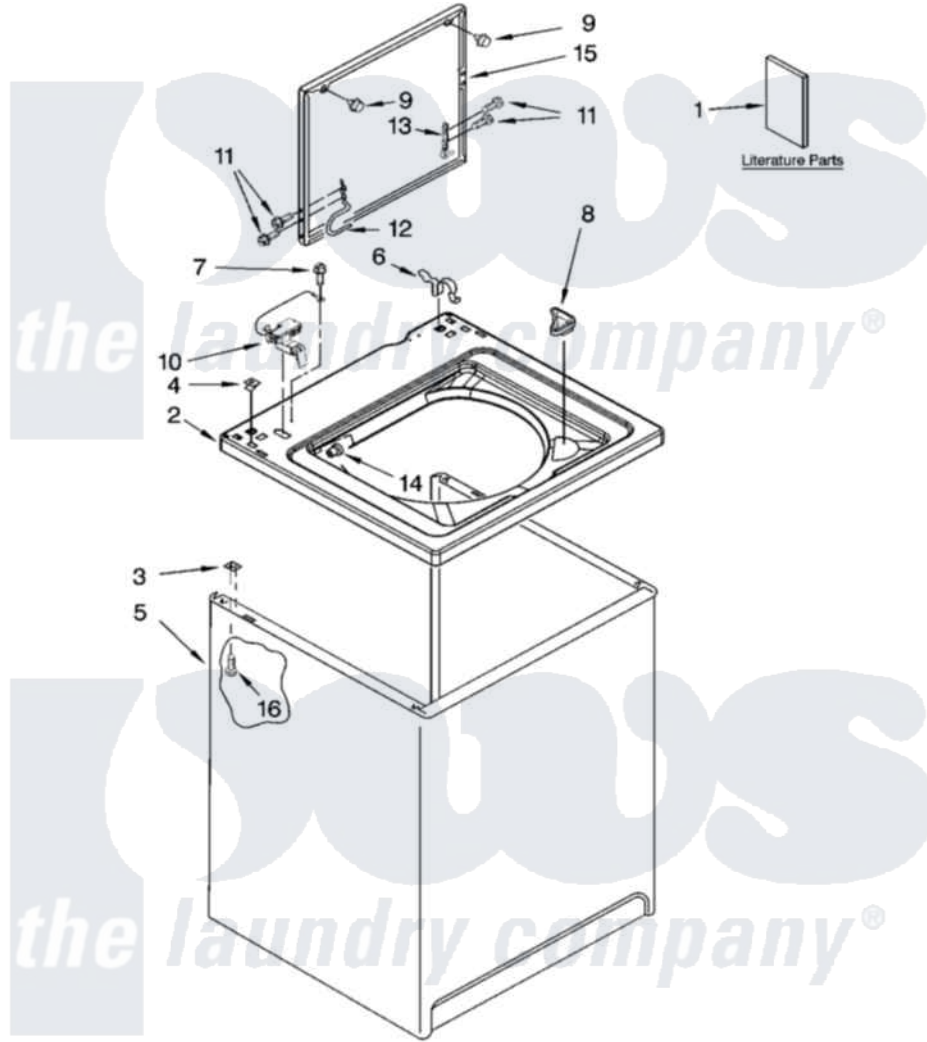

Maytag NTW4600VQ0 01 - TOP AND CABINET PARTS

Amana

TOP AND CABINET PARTS

For Model: NTW4600VQ0
(White)

AUTOMATIC
WASHER

6-08 Litho in U.S.A. (drd)(bay)

1

Part No. W10210991 Rev. A

Maytag [Residential Maytag NTW4600VQ0 Washer Parts](#) Parts Diagram 01 - TOP AND CABINET PARTS
Click on the part number to view part

Item	Original Part Number	Replaced By	Status	Part Description
1	W10200331		Not Available	Installation Instructions (English/French)
"	W10200662		Not Available	Installation Instructions (Spanish)
"	W10192181		Not Available	Feature Sheet (English/French)
"	W10192182		Not Available	Feature Sheet (Spanish)
"	W10192179		Not Available	Use & Care Guide (English/French)
"	W10192180		Not Available	Use & Care Guide (Spanish)
"	W10183468		Not Available	Wiring Diagram
"	W10192177		Not Available	Energy Guide
2	8318064			Top
3	62750			Spacer, Cabinet To Top (4)
4	357213			Nut, Push-In
5	63424			Cabinet
6	62780			Clip, Top And Cabinet And Rear Panel

7	3351614		Screw, Gearcase Cover Mounting
8	3362952		Dispenser, Bleach
9	9724509		Bumper, Lid
10	8318084		Switch, Lid
11	W10119872	W10119828	Screw, Lid Hinge Mounting
12	8318088		Hinge, Lid
13	91770		Hinge, Lid
14	21258		Bearing, Lid Hinge
15	8541774	W10193857	Lid
16	3390631		Screw, 10-16 X 3/8