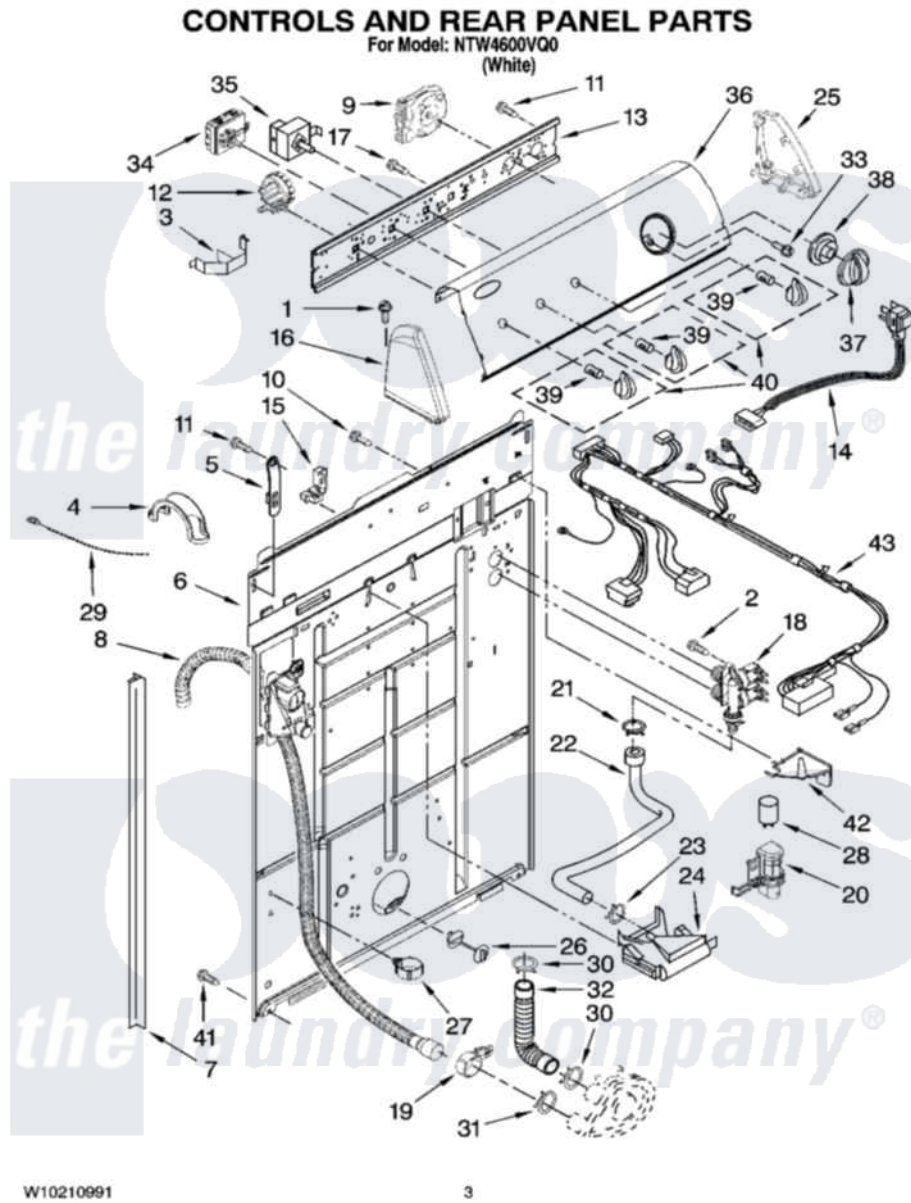

Maytag NTW4600VQ0 02 - CONTROLS AND REAR PANEL PARTS

Maytag Residential Maytag NTW4600VQ0 Washer Parts Parts Diagram 02 - CONTROLS AND REAR PANEL PARTS
Click on the part number to view part

Item	Original Part Number	Replaced By	Status	Part Description
1	388326			Screw, 8-18 X 1.25
2	9740848			Screw, Mixing Valve Mounting
3	8055003			Clip, Harness And Pressure Switch
4	8577378			U-Bend, Drain Hose
5	8568314			Strap, Console
6	8318015			Panel, Rear
7	62747			Pad, Rear Panel
8	W10138068	W10096921		Drain Hose Assembly
9	W10175553			Timer, Control
10	3351614			Screw, Gearcase Cover Mounting
11	90767			Screw, 8A X 3/8 HeX Washer Head Tapping
12	8577843	W10337781		Switch-WL
13	3948608			Bracket, Control
14	8578842	285800		Cord-Power

15	3952821	285777	Relief-Str
16	8271365	279962	Endcap
17	3400073		Screw, Ground
18	3979347	3979346	Valve, Water Inlet And Thermistor Assembly
19	8541668		Clamp, Hose
20	8318046		Clip, Capacitor
21	301958	596669	Clamp, Manifold
22	8317974	8317926	Hose, Vacuum Break
23	370450	596669	Clamp, Manifold
24	387606	3360977	Break-Vac
25	8271359	279962	Endcap
26	8519200		Support, Rear Panel
27	8541667		Clamp, Hose
28	8572717		Capacitor, Motor Start
29	3347868	W10339879	Tie, Cable
30	3363366	616099	Clamp
31	8317496	285655	Clamp, Hose
32	3951449	285871	Hose
33	3400818		Screw, Timer Mounting
34	W10184148		Switch, Water Temperature
35	3949187	W10168262	Switch, Rotary
36	W10192127		Panel, Console
37	W10196505		Knob, Timer
38	W10196506		Dial, Timer
39	8536939		Clip, Knob
40	W10196503		Knob, Control
41	62863	3390631	Screw, 10-16 X 3/8
42	8539874		Shield, Suds
43	W10189199		Wiring, Harness