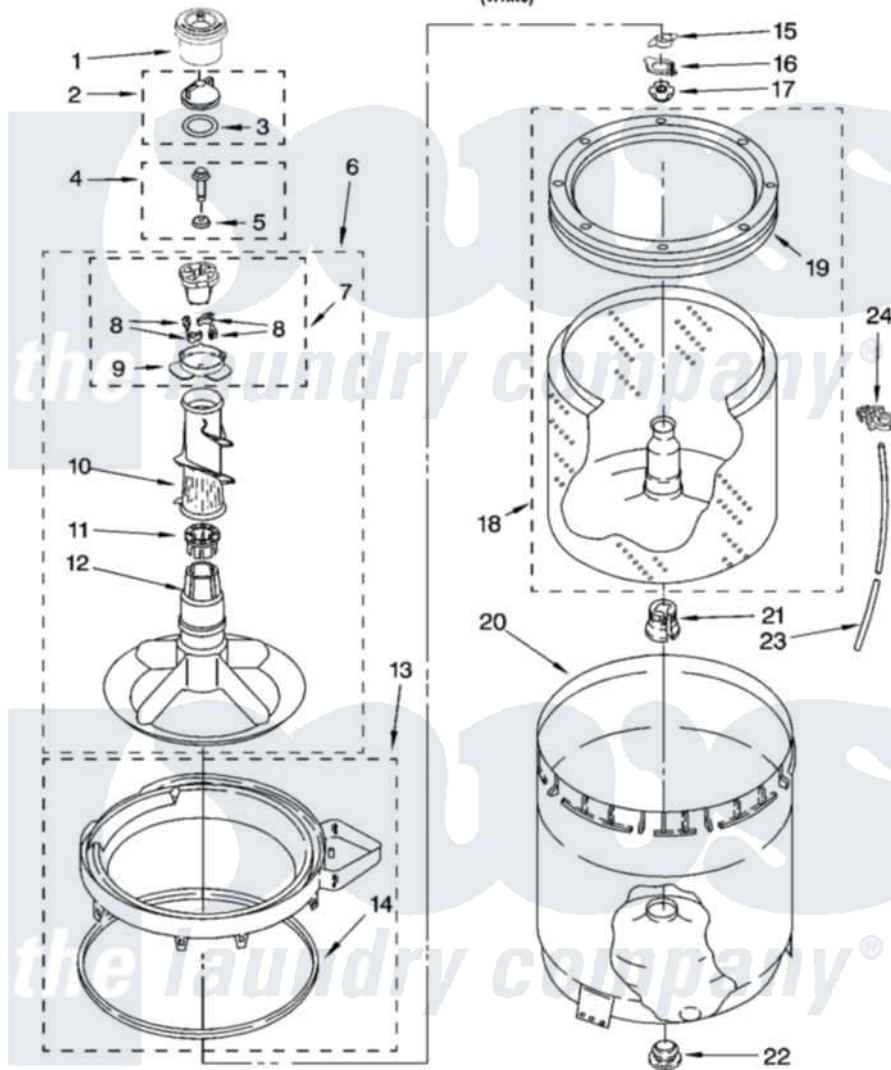

Maytag NTW4600VQ0 03 - AGITATOR, BASKET AND TUB PARTS

AGITATOR, BASKET AND TUB PARTS

For Model: NTW4600VQ0
(White)

W10210991

5

Maytag Residential Maytag NTW4600VQ0 Washer Parts Parts Diagram 03 - AGITATOR, BASKET AND TUB PARTS
Click on the part number to view part

Item	Original Part Number	Replaced By	Status	Part Description
1	8575076	8575076A		Dispenser
2	3354733	W10074580		Cap, Barrier
3	W10072840			Fabric Softener
4	358237			Screw And Washer
5	3949550			Washer
6	3348117	285565		Agitator
7	3363663	285811		Cam-Agitator
8	3366877	80040		Dog-Agitator
9	3363661			Bearing, Driven Cam
10	3348752			Mover, Clothes
11	3350389	285587		Washer
12	3347288			Agitator
13	W10093698			Tub Ring And Gasket
14	3976308			Gasket, Tub Ring
15	3354845			Clip, Agitator
16	8543666			Washer, Agitator

17	21366		Nut, Spanner
18	8526016	W10389328	Clothes Container, Assembly
19	387240		Ring, Balance
20	63849		Strain Relief, Power Cord
21	389140		Tub Block, Basket Drive
22	383727		Gasket, Centerpodt
23	3347780	353244	Hose, Pressure Switch
24	2219077		Clip, Pressure Switch Hose