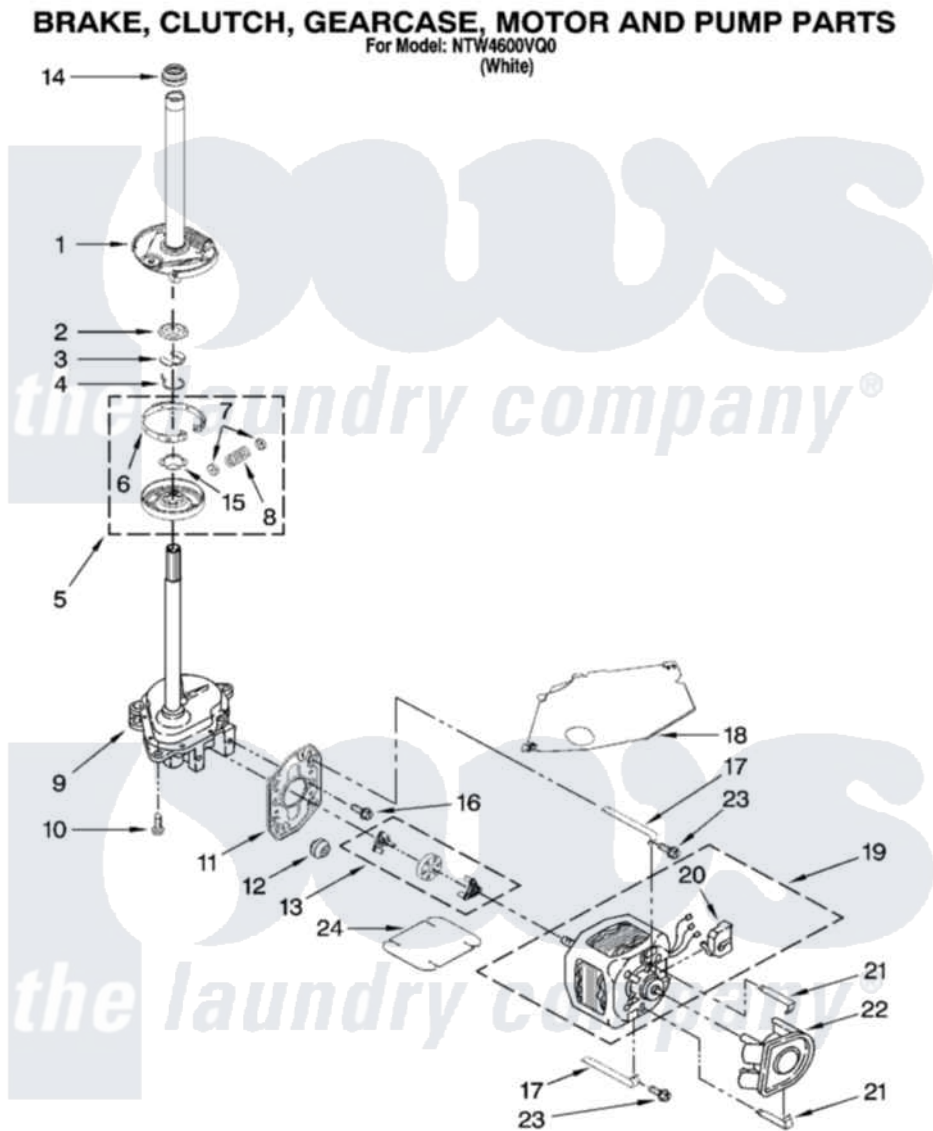

# Maytag NTW4600VQ0 04 - BRAKE, CLUTCH, GEARCASE, MOTOR AND PUMP PARTS

W10210991

7

Maytag [Residential Maytag NTW4600VQ0 Washer Parts](#) Parts Diagram 04 - BRAKE, CLUTCH, GEARCASE, MOTOR AND PUMP PARTS

[Click on the part number to view part](#)

Item	Original Part Number	Replaced By	Status	Part Description
1	388952	<a href="#">285792</a>		Basketdrive
2	<a href="#">63292</a>			Washer, Spin Tube Thrust
3	62697	<a href="#">W10080230</a>		Ring, Spin Tube Support
4	63283	<a href="#">285353</a>		Ring
5	3951311	<a href="#">285785</a>		Clutch
6	3951308	<a href="#">285790</a>		Lining
7	<a href="#">62646</a>			Cap, Clutch Spring
8	<a href="#">3946792</a>			Spring And Damper Assembly
9	3360630	<a href="#">3360629</a>		Gearcase
10	3357334	<a href="#">3400516</a>		Screw Anti-Rattle
11	<a href="#">62611</a>			Plate, Motor Mount To Gearcase
12	<a href="#">62691</a>			Grommet, Motor
13	3364003	<a href="#">285753A</a>		Coupling
14	<a href="#">8577374</a>			Seal, Centerpost

15	<a href="#">3355454</a>		Clip, Main Drive
16	<a href="#">3400516</a>		Screw Anti-Rattle
17	<a href="#">W10086010</a>		Retainer, Motor
18	<a href="#">3362089</a>		Shield, Tub To Motor
19	8528158	<a href="#">661600</a>	Motor, Main Drive
20	<a href="#">3952056</a>		Switch, Main Drive Motor
21	<a href="#">8546127</a>		Retainer, Pump
22	<a href="#">3363394</a>		Pump
23	3387485	<a href="#">273556</a>	Screw, 10-16 X 5/8
24	<a href="#">3946532</a>		Shield, Motor